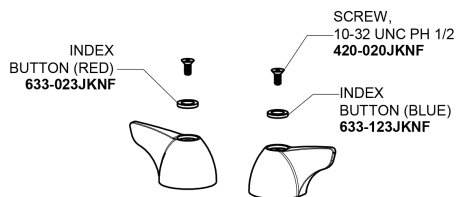

Repair Parts

1895-E35ABCP

Hot and Cold Water Sink Faucet

**CHICAGO
FAUCETS**

a Geberit company

Base Parts:

3-1/2" Rigid / Swing Gooseneck Spout GN1AJKABCP

1.5 GPM (5.7 L/min) Aerator E35JKABCP

2" Vandal Proof Canopy Single Wing Handle 1000-PRJKCP

Quatern Compression Cartridge (pair) 1-099XTJKABNF (right) 1-100XTJKABNF (left)

For Technical Assistance:

Phone: 800-TEC-TRUE (832-8783)

Email: techsupport.us@chicago faucets.com