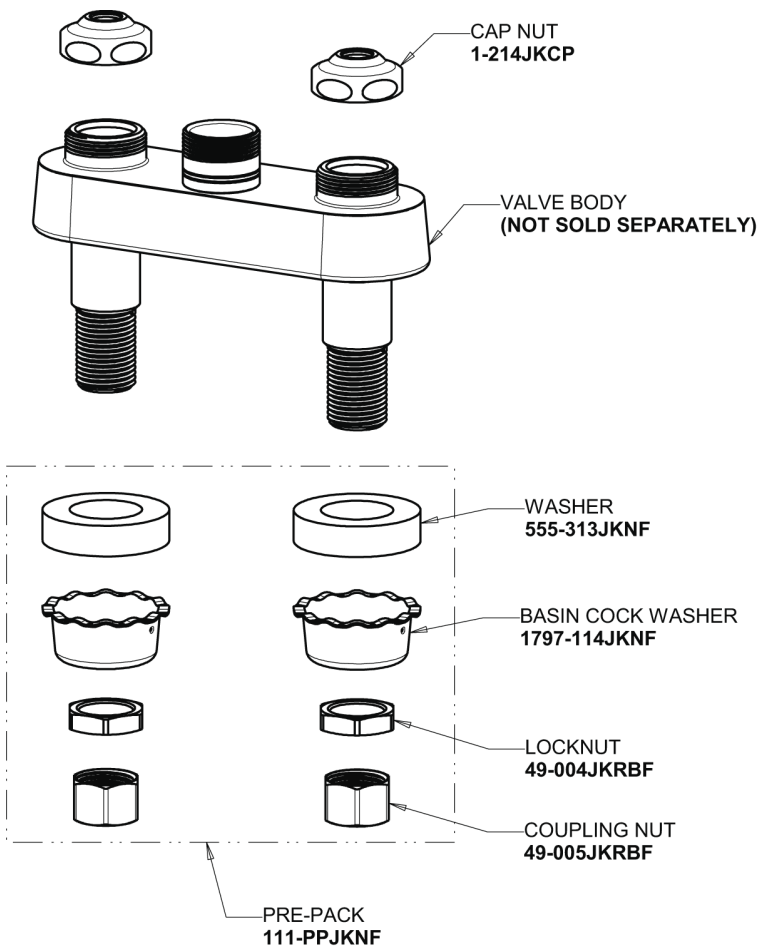

Repair Parts

1895-E35ABCP

Hot and Cold Water Sink Faucet

**CHICAGO
FAUCETS**

a Geberit company

Base Parts:

3-1/2" Rigid / Swing Gooseneck Spout GN1AJKABCP

1.5 GPM (5.7 L/min) Aerator E35JKABCP

2" Vandal Proof Canopy Single Wing Handle 1000-PRJKCP

Quatern Compression Cartridge (pair) 1-099XTJKABNF (right) 1-100XTJKABNF (left)

For Technical Assistance:

Phone: 800-TEC-TRUE (832-8783)

Email: techsupport.us@chicago faucets.com