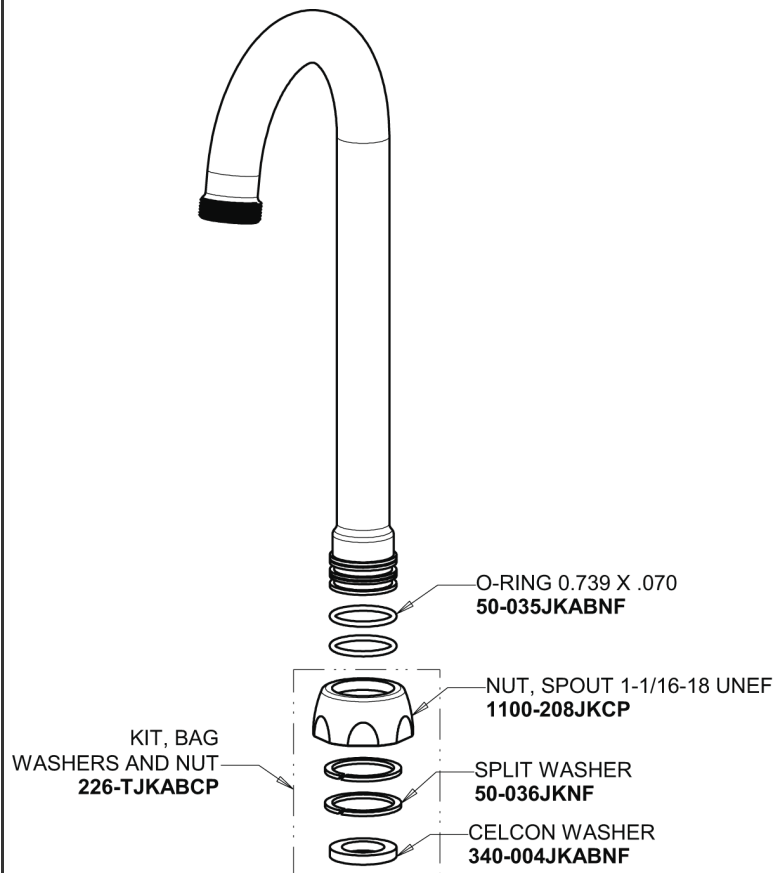

Repair Parts

1895-E35ABCP

Hot and Cold Water Sink Faucet

**CHICAGO
FAUCETS**

a Geberit company

Base Parts:

3-1/2" Rigid / Swing Gooseneck Spout GN1AJKABCP

1.5 GPM (5.7 L/min) Aerator E35JKABCP

2" Vandal Proof Canopy Single Wing Handle 1000-PRJKCP

Quatern Compression Cartridge (pair) 1-099XTJKABNF (right) 1-100XTJKABNF (left)

For Technical Assistance:

Phone: 800-TEC-TRUE (832-8783)

Email: techsupport.us@chicago faucets.com