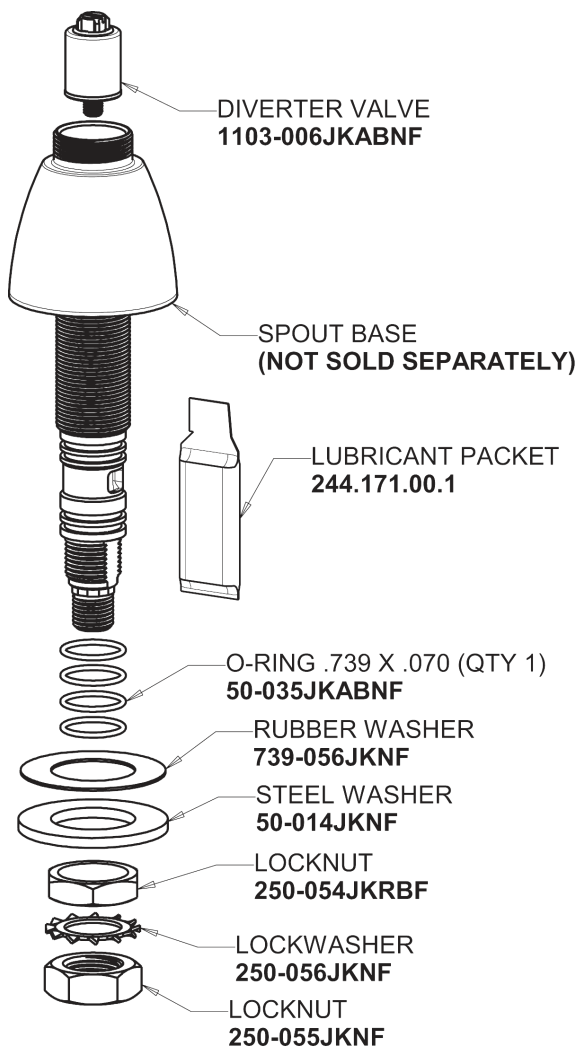

Repair Parts

200-AE35ABCP

Concealed Hot and Cold Water Sink Faucet with Side Spray

**CHICAGO
FAUCETS** 

a Geberit company

Base Parts:

9-1/2" L Type Swing Spout L9LEOJKAB

For Technical Assistance:

Concealed Hot and Cold Water Sink Faucet with Side Spray

**CHICAGO
FAUCETS**

a Geberit company

785-502KJKCP

2-3/8" Lever Handle
369-PRJKCP

1.5 GPM (5.7 L/min) Aerator
E35JKABCP

Quartern Compression Cartridge (pair)
377-XTRHJKABNF (right)
377-XTLHJKABNF (left)