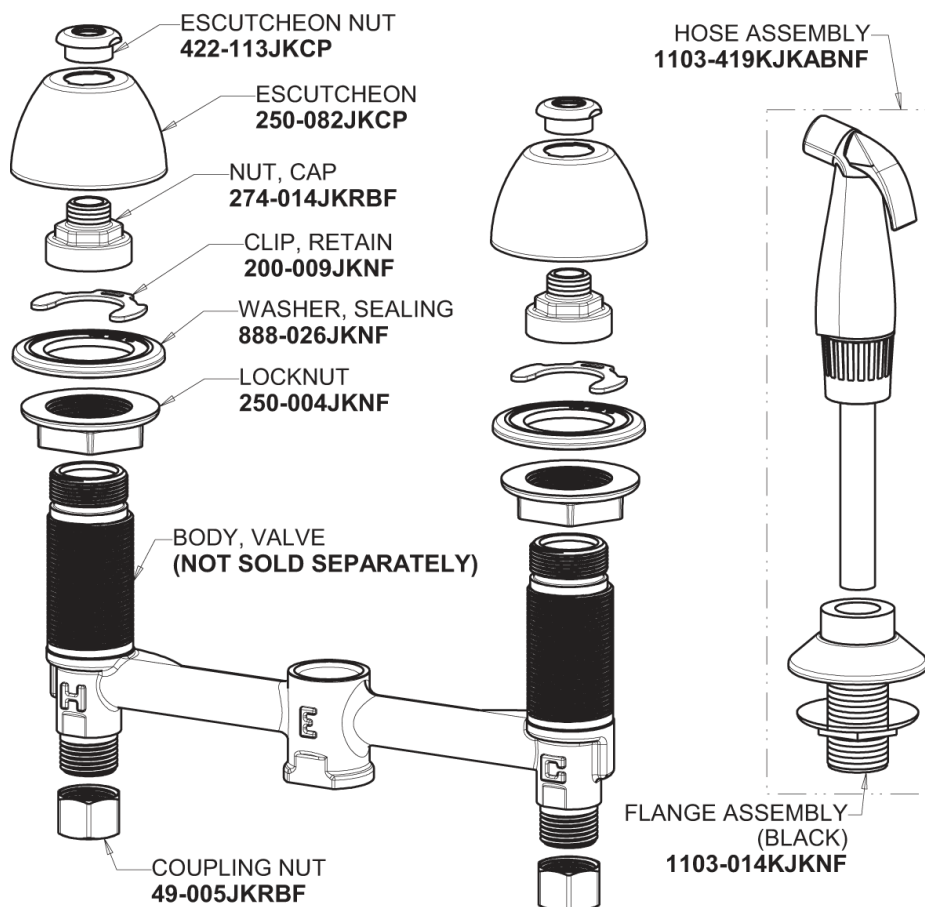

Repair Parts

200-AE35ABCP

Concealed Hot and Cold Water Sink Faucet with Side Spray

**CHICAGO
FAUCETS** 

a Geberit company

Base Parts:

9-1/2" L Type Swing Spout L9LEOJKAB

For Technical Assistance:

Concealed Hot and Cold Water Sink Faucet with Side Spray

**CHICAGO
FAUCETS**

a Geberit company

785-502KJKCP

2-3/8" Lever Handle
369-PRJKCP

1.5 GPM (5.7 L/min) Aerator
E35JKABCP

Quartern Compression Cartridge (pair)
377-XTRHJKABNF (right)
377-XTLHJKABNF (left)