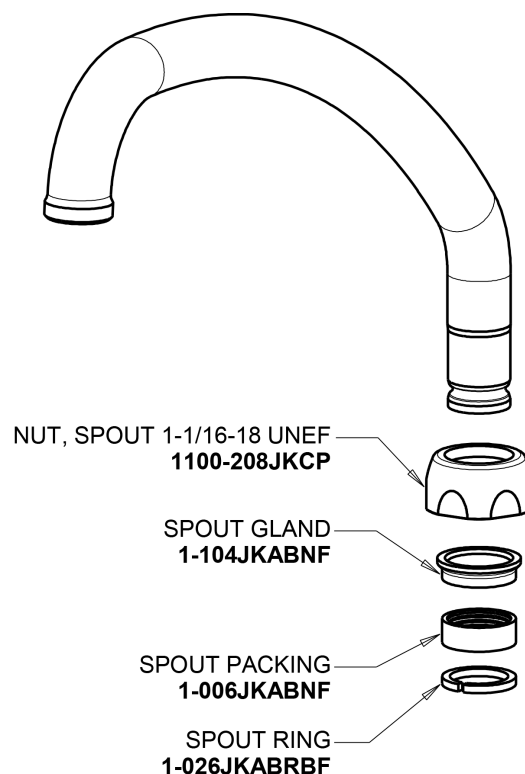

Repair Parts

200-AE35ABCP

Concealed Hot and Cold Water Sink Faucet with Side Spray

**CHICAGO
FAUCETS** 

a Geberit company

Base Parts:

9-1/2" L Type Swing Spout L9LEOJKAB

For Technical Assistance:

Concealed Hot and Cold Water Sink Faucet with Side Spray

**CHICAGO
FAUCETS**

a Geberit company

785-502KJKCP

2-3/8" Lever Handle
369-PRJKCP

1.5 GPM (5.7 L/min) Aerator
E35JKABCP

Quartern Compression Cartridge (pair)
377-XTRHJKABNF (right)
377-XTLHJKABNF (left)