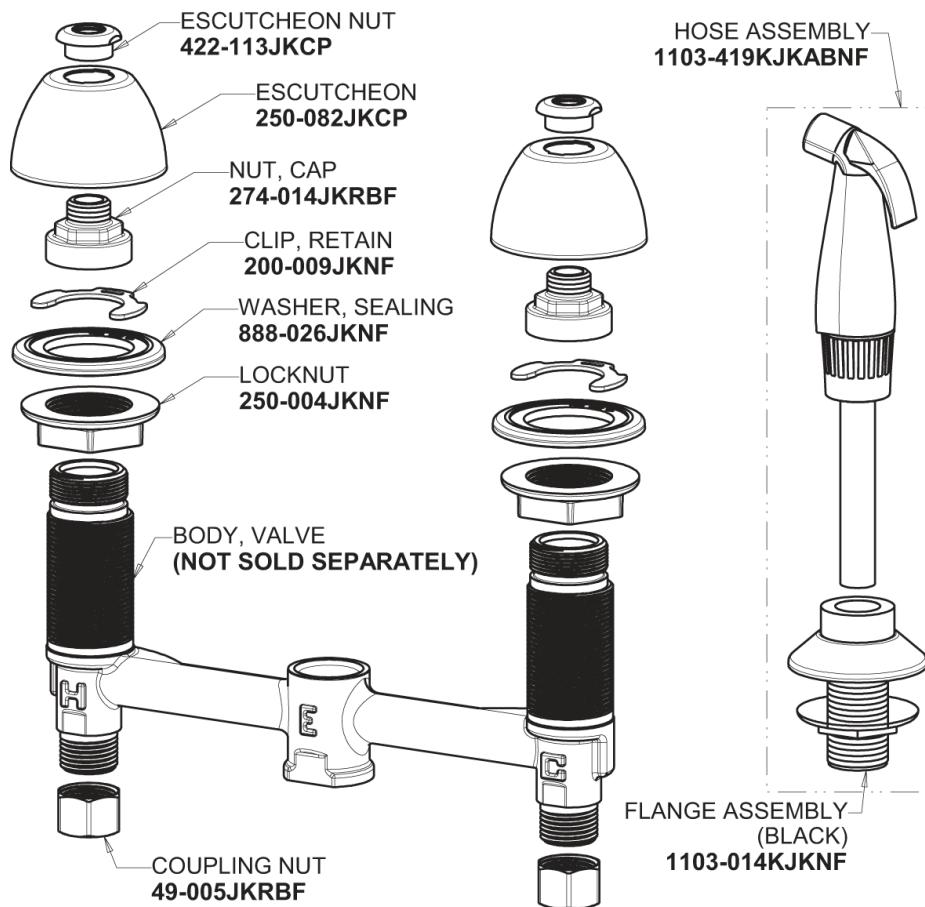

Repair Parts

200-AL8E35-317ABCP

Concealed Hot and Cold Water Sink Faucet with Side Spray

**CHICAGO
FAUCETS**

a Geberit company

Base Parts:

8" L Type Swing Spout L8LEOJKAB

For Technical Assistance:

Concealed Hot and Cold Water Sink Faucet with Side Spray

**CHICAGO
FAUCETS** 

a Geberit company

785-502KJKCP

1.5 GPM (5.7 L/min) Aerator
E35JKABCP

4" Wristblade Handle
317-PRJKCP

Quatern Compression Cartridge (pair)
377-XTRHJKABNF (right)
377-XTLHJKABNF (left)