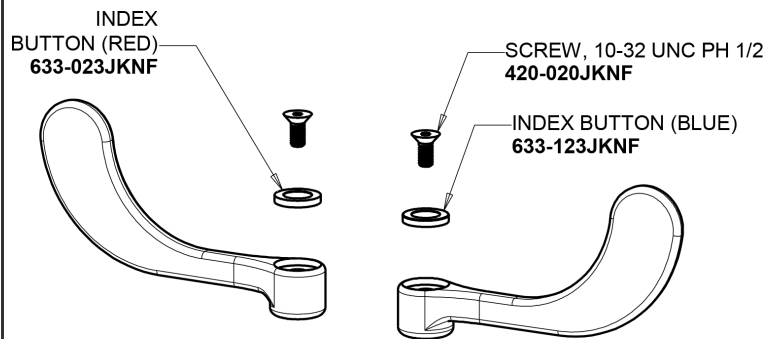

Repair Parts

200-AL8E35-317ABCP

Concealed Hot and Cold Water Sink Faucet with Side Spray

**CHICAGO
FAUCETS**

a Geberit company

Base Parts:

8" L Type Swing Spout L8LEOJKAB

For Technical Assistance:

Concealed Hot and Cold Water Sink Faucet with Side Spray

**CHICAGO
FAUCETS** 

a Geberit company

785-502KJKCP

1.5 GPM (5.7 L/min) Aerator
E35JKABCP

4" Wristblade Handle
317-PRJKCP

Quatern Compression Cartridge (pair)
377-XTRHJKABNF (right)
377-XTLHJKABNF (left)