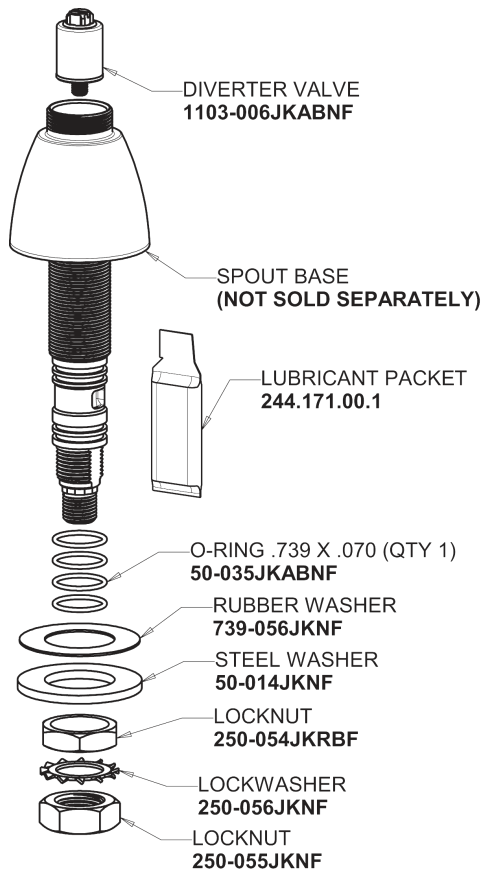

Repair Parts

200-AL8E35-317ABCP

Concealed Hot and Cold Water Sink Faucet with Side Spray

**CHICAGO
FAUCETS**

a Geberit company

Base Parts:

8" L Type Swing Spout L8LEOJKAB

For Technical Assistance:

Concealed Hot and Cold Water Sink Faucet with Side Spray

**CHICAGO
FAUCETS** 

a Geberit company

785-502KJKCP

1.5 GPM (5.7 L/min) Aerator
E35JKABCP

4" Wristblade Handle
317-PRJKCP

Quatern Compression Cartridge (pair)
377-XTRHJKABNF (right)
377-XTLHJKABNF (left)