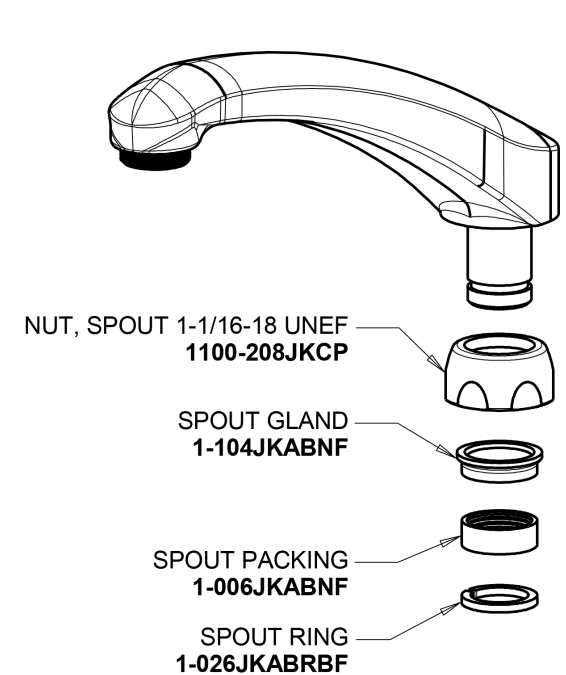

Repair Parts

200-AL8E35-317ABCP

Concealed Hot and Cold Water Sink Faucet with Side Spray

**CHICAGO
FAUCETS**

a Geberit company

Base Parts:

8" L Type Swing Spout L8LEOJKAB

For Technical Assistance:

Concealed Hot and Cold Water Sink Faucet with Side Spray

**CHICAGO
FAUCETS** 

a Geberit company

785-502KJKCP

1.5 GPM (5.7 L/min) Aerator
E35JKABCP

4" Wristblade Handle
317-PRJKCP

Quatern Compression Cartridge (pair)
377-XTRHJKABNF (right)
377-XTLHJKABNF (left)