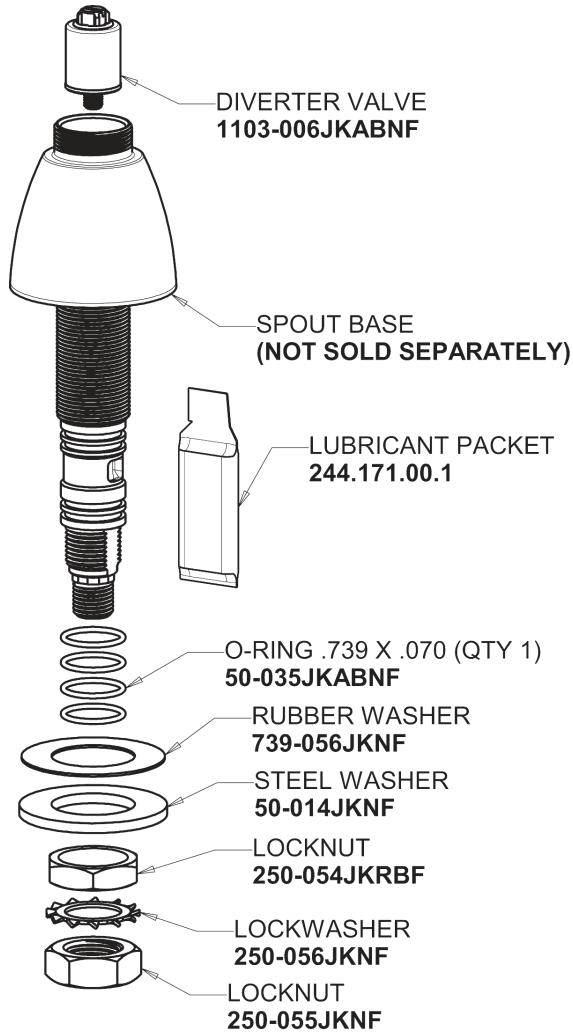

Repair Parts

200-AL8E35ABCP

Concealed Hot and Cold Water Sink Faucet with Side Spray

**CHICAGO
FAUCETS**

a Geberit company

Base Parts:

8" L Type Swing Spout L8LEOJKAB

For Technical Assistance:

Concealed Hot and Cold Water Sink Faucet with Side Spray

**CHICAGO
FAUCETS** 

a Geberit company

785-502KJKCP

2-3/8" Lever Handle
369-PRJKCP

1.5 GPM (5.7 L/min) Aerator
E35JKABCP

Quatern Compression Cartridge (pair)
377-XTRHJKABNF (right)
377-XTLHJKABNF (left)