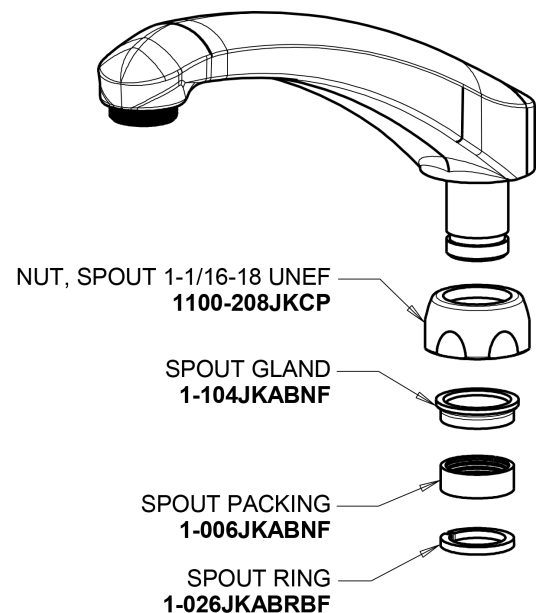

Repair Parts

200-AL8E35ABCP

Concealed Hot and Cold Water Sink Faucet with Side Spray

**CHICAGO
FAUCETS**

a Geberit company

Base Parts:

8" L Type Swing Spout L8LEOJKAB

For Technical Assistance:

Concealed Hot and Cold Water Sink Faucet with Side Spray

**CHICAGO
FAUCETS** 

a Geberit company

785-502KJKCP

2-3/8" Lever Handle
369-PRJKCP

1.5 GPM (5.7 L/min) Aerator
E35JKABCP

Quatern Compression Cartridge (pair)
377-XTRHJKABNF (right)
377-XTLHJKABNF (left)