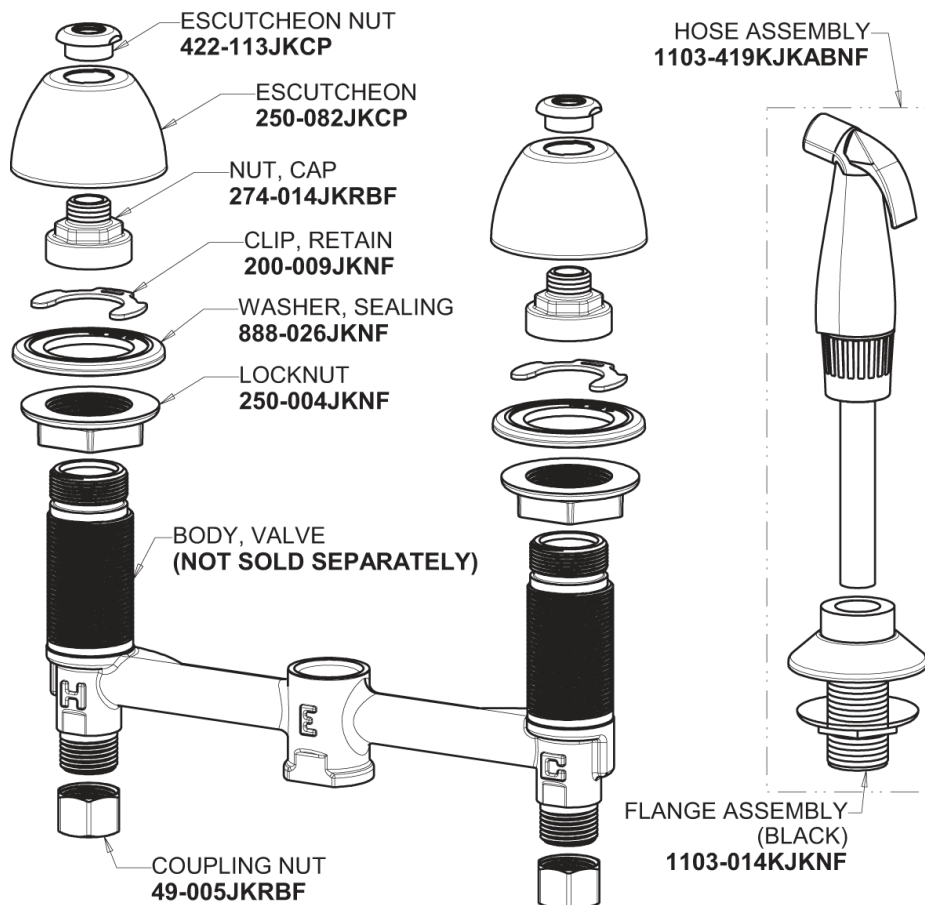

Repair Parts

200-AL8E35ABCP

Concealed Hot and Cold Water Sink Faucet with Side Spray

**CHICAGO
FAUCETS**

a Geberit company

Base Parts:

8" L Type Swing Spout L8LEOJKAB

For Technical Assistance:

Concealed Hot and Cold Water Sink Faucet with Side Spray

**CHICAGO
FAUCETS** 

a Geberit company

785-502KJKCP

2-3/8" Lever Handle
369-PRJKCP

1.5 GPM (5.7 L/min) Aerator
E35JKABCP

Quatern Compression Cartridge (pair)
377-XTRHJKABNF (right)
377-XTLHJKABNF (left)