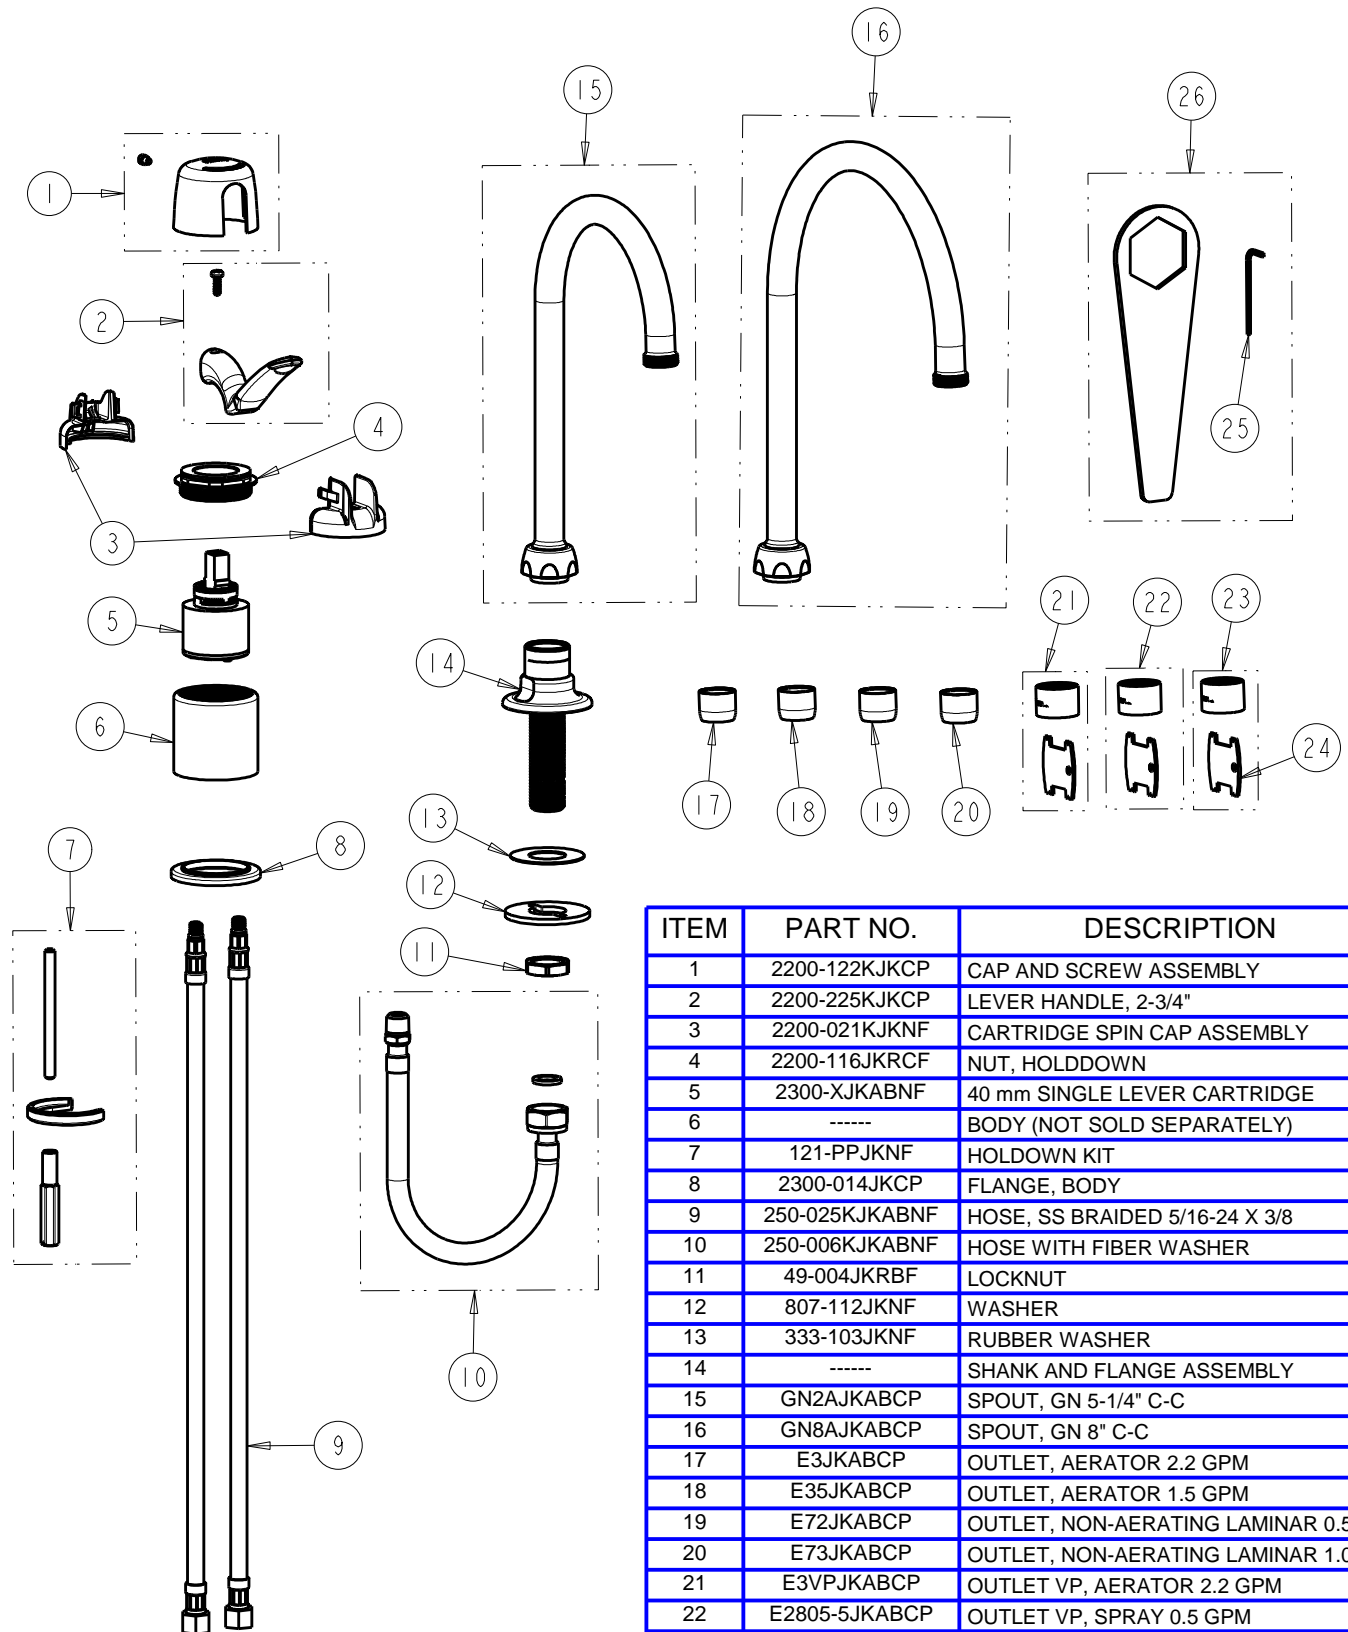

CHICAGO FAUCETS
a Geberit company

2100 South Clearwater Drive
Des Plaines, IL 60018
Phone: 847-803-5000
Fax: 847-803-5454
www.chicagofaucets.com

REPAIR PARTS

FITTING NO.

2302-2303-SERIES

SUBMITTED MODEL NO.

BY: JAR DATE: 10-31-13

CHK: *JAR* REV: 06-21-16

ITEM NO.

FOR TECHNICAL ASSISTANCE
1-800-TEC-TRUE (1-800-832-8783)

ITEM	PART NO.	DESCRIPTION
1	2200-122KJKCP	CAP AND SCREW ASSEMBLY
2	2200-225KJKCP	LEVER HANDLE, 2-3/4"
3	2200-021KJKNF	CARTRIDGE SPIN CAP ASSEMBLY
4	2200-116JKRCF	NUT, HOLDDOWN
5	2300-XJKABNF	40 mm SINGLE LEVER CARTRIDGE
6	-----	BODY (NOT SOLD SEPARATELY)
7	121-PPJKNF	HOLDDOWN KIT
8	2300-014JKCP	FLANGE, BODY
9	250-025KJKABNF	HOSE, SS BRAIDED 5/16-24 X 3/8
10	250-006KJKABNF	HOSE WITH FIBER WASHER
11	49-004JKRBF	LOCKNUT
12	807-112JKNF	WASHER
13	333-103JKNF	RUBBER WASHER
14	-----	SHANK AND FLANGE ASSEMBLY
15	GN2AJKABCP	SPOUT, GN 5-1/4" C-C
16	GN8AJKABCP	SPOUT, GN 8" C-C
17	E3JKABCP	OUTLET, AERATOR 2.2 GPM
18	E35JKABCP	OUTLET, AERATOR 1.5 GPM
19	E72JKABCP	OUTLET, NON-AERATING LAMINAR 0.5GPM
20	E73JKABCP	OUTLET, NON-AERATING LAMINAR 1.0GPM
21	E3VPJKABCP	OUTLET VP, AERATOR 2.2 GPM
22	E2805-5JKABCP	OUTLET VP, SPRAY 0.5 GPM
23	E65VPJKABCP	OUTLET VP, LAMINAR 1.0 GPM
24	3-024JKRCF	KEY, VP
25	665-505JKNF	3/32" HEX KEY
26	2200-002KJKNF	WRENCH & HEX KEY