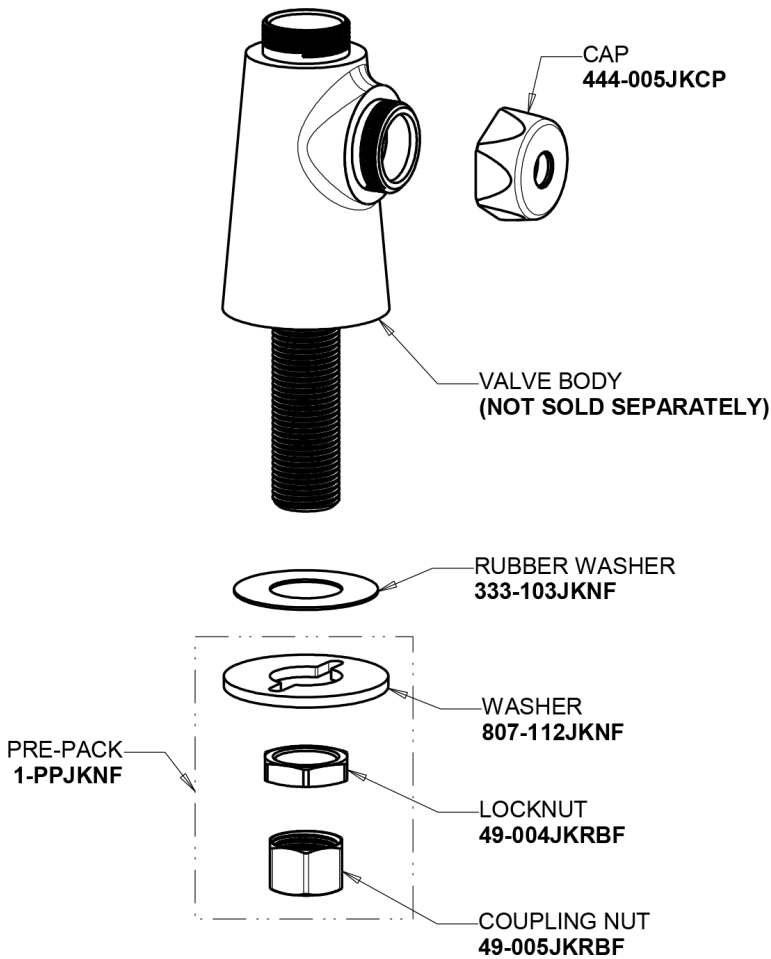

Repair Parts

350-GN8AE35ABCP
Single Supply Sink Faucet

a Geberit company

Base Parts:

8" Rigid / Swing Gooseneck Spout GN8AJKABCP

For Technical Assistance:

Phone: 800-TEC-TRUE (832-8783)
Email: techsupport.us@chicagofaucets.com

2100 South Clearwater Drive
Des Plaines, IL 60018
Phone: 847-803-5000
chicagofaucets.com

Repair Parts

350-GN8AE35ABCP
Single Supply Sink Faucet

**CHICAGO
FAUCETS** 

a Geberit company

2-3/8" Lever Handle
369-COLDJKCP