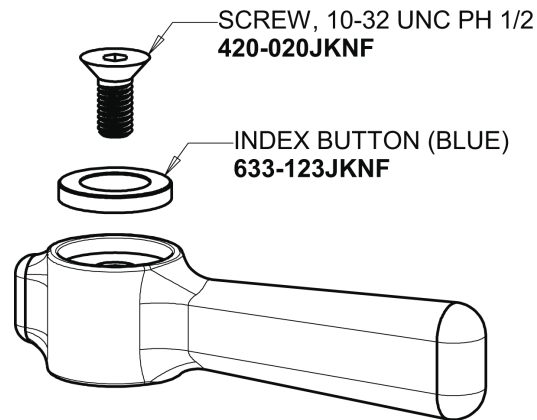

Repair Parts

350-GN8AE35ABCP
Single Supply Sink Faucet

a Geberit company

Base Parts:

8" Rigid / Swing Gooseneck Spout GN8AJKABCP

For Technical Assistance:

Phone: 800-TEC-TRUE (832-8783)
Email: techsupport.us@chicagofaucets.com

2100 South Clearwater Drive
Des Plaines, IL 60018
Phone: 847-803-5000
chicagofaucets.com

Repair Parts

350-GN8AE35ABCP
Single Supply Sink Faucet

**CHICAGO
FAUCETS** 

a Geberit company

2-3/8" Lever Handle
369-COLDJKCP

1.5 GPM (5.7 L/min) Aerator
E35JKABCP

Quatern Compression Cartridge (right hand)
1-099XTJKABNF

For Technical Assistance:

Phone: 800-TEC-TRUE (832-8783)
Email: techsupport.us@chicagofaucets.com

2100 South Clearwater Drive
Des Plaines, IL 60018
Phone: 847-803-5000
chicagofaucets.com