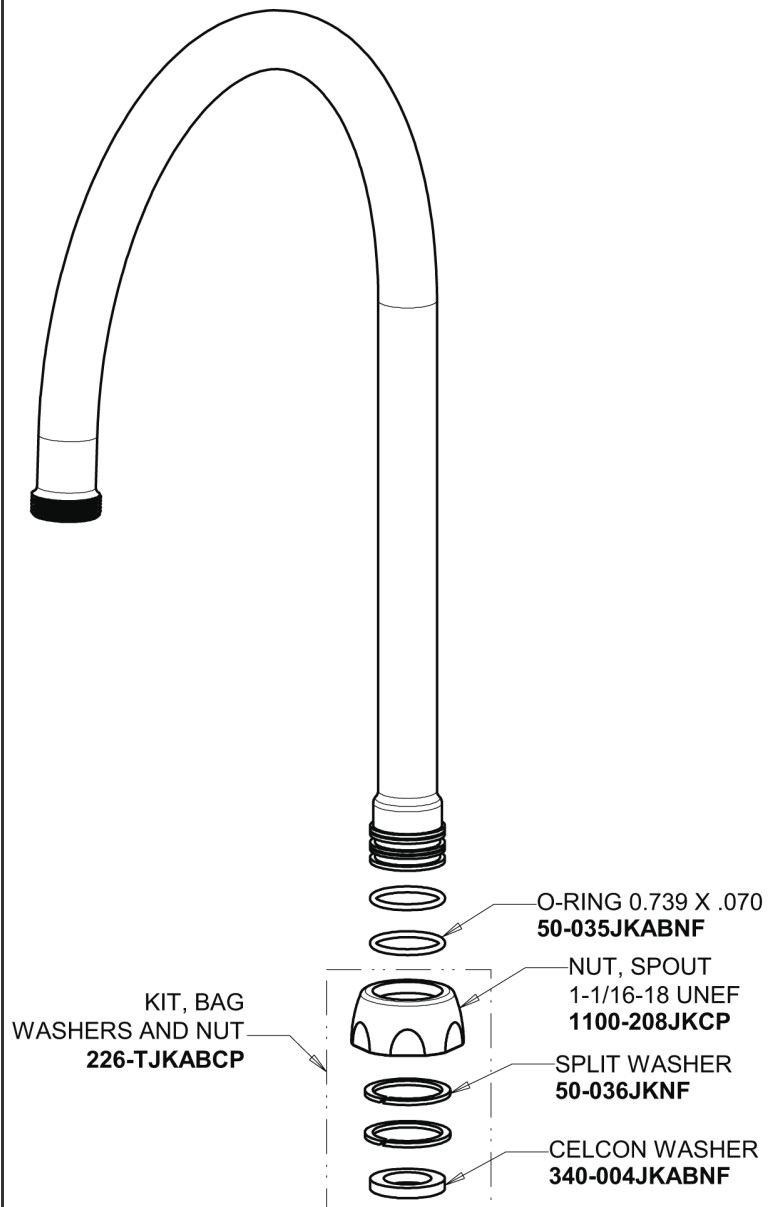

Repair Parts

350-GN8AE35ABCP
Single Supply Sink Faucet

a Geberit company

Base Parts:

8" Rigid / Swing Gooseneck Spout GN8AJKABCP

For Technical Assistance:

Phone: 800-TEC-TRUE (832-8783)
Email: techsupport.us@chicagofaucets.com

2100 South Clearwater Drive
Des Plaines, IL 60018
Phone: 847-803-5000
chicagofaucets.com

Repair Parts

350-GN8AE35ABCP
Single Supply Sink Faucet

**CHICAGO
FAUCETS** 

a Geberit company

2-3/8" Lever Handle
369-COLDJKCP