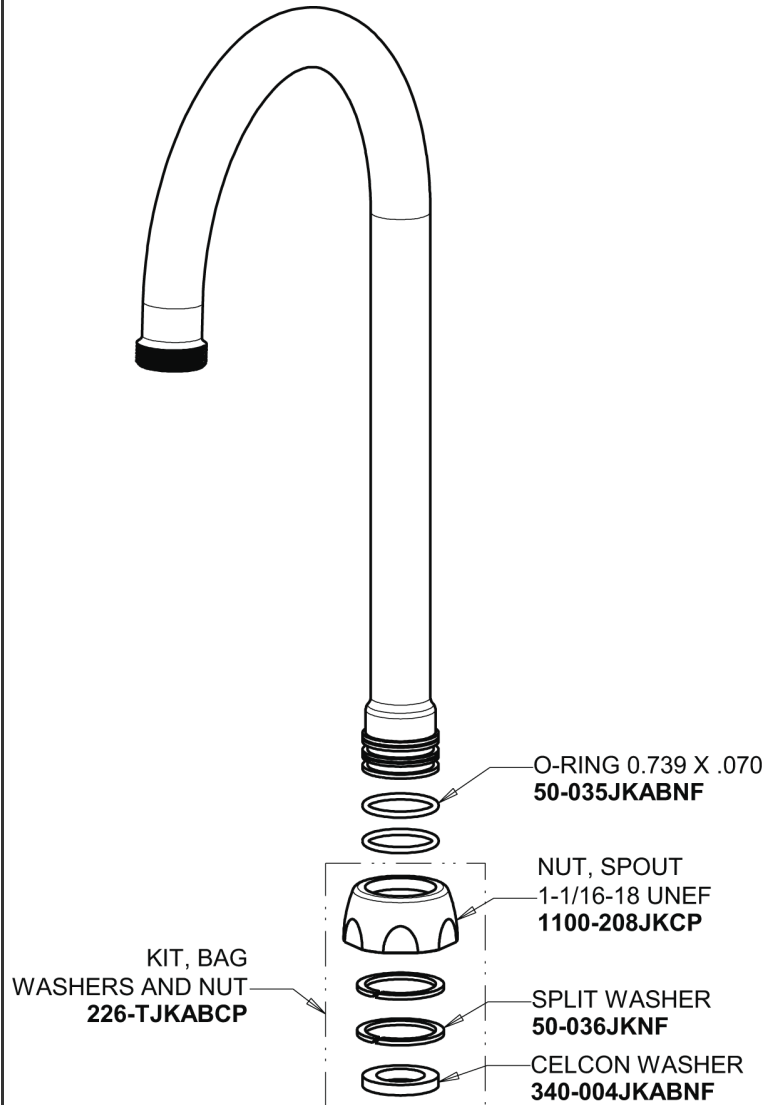

# Repair Parts

350-LHE35ABCP

Single Supply Sink Faucet with Left Hand Operation

**CHICAGO  
FAUCETS**

a Geberit company

## Base Parts:

## 5-1/4" Rigid / Swing Gooseneck Spout GN2AJKABCP