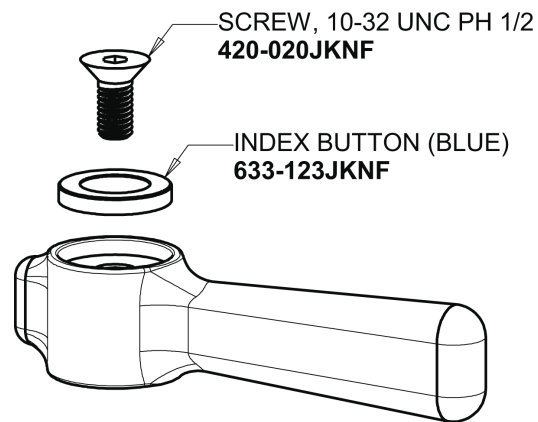

# Repair Parts

350-LHE35ABCP

Single Supply Sink Faucet with Left Hand Operation

**CHICAGO  
FAUCETS** 

a Geberit company

2-3/8" Lever Handle  
369-COLDJKCP

1.5 GPM (5.7 L/min) Aerator  
E35JKABCP

Quatern Compression Cartridge (left hand)  
1-100XTJKABNF