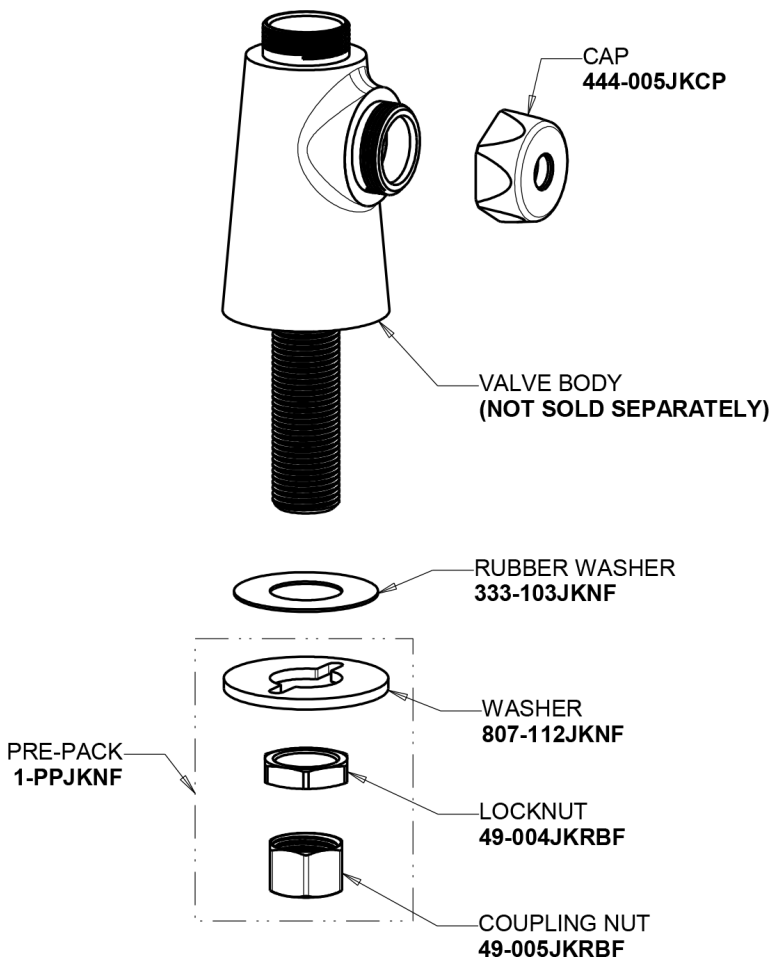

# Repair Parts

350-LHE35ABCP

Single Supply Sink Faucet with Left Hand Operation

**CHICAGO  
FAUCETS**

a Geberit company

## Base Parts:

## 5-1/4" Rigid / Swing Gooseneck Spout GN2AJKABCP

# Repair Parts

350-LHE35ABCP

Single Supply Sink Faucet with Left Hand Operation

**CHICAGO  
FAUCETS** 

a Geberit company

2-3/8" Lever Handle  
369-COLDJKCP

1.5 GPM (5.7 L/min) Aerator  
E35JKABCP

Quatern Compression Cartridge (left hand)  
1-100XTJKABNF