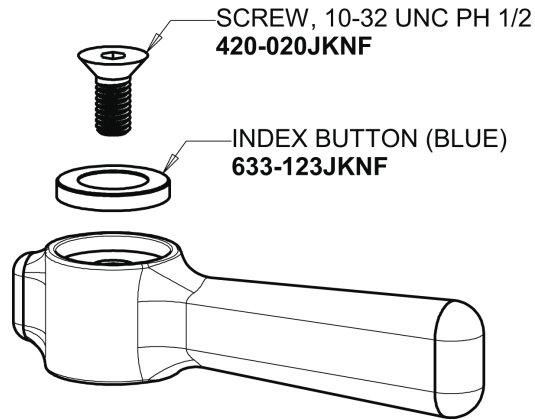

Repair Parts

350-VPPE35ABCP

Single Supply Sink Faucet

**CHICAGO
FAUCETS**

a Geberit company

350 Base with VP Pin

Base Parts:

5-1/4" Rigid / Swing Gooseneck Spout
GN2AJKABCP

350-VPPE35ABCP
Single Supply Sink Faucet

**CHICAGO
FAUCETS** 

a Geberit company

2-3/8" Lever Handle
369-COLDJKCP

1.5 GPM (5.7 L/min) Aerator
E35JKABCP

Quatern Compression Cartridge (right hand)
1-099XTJKABNF