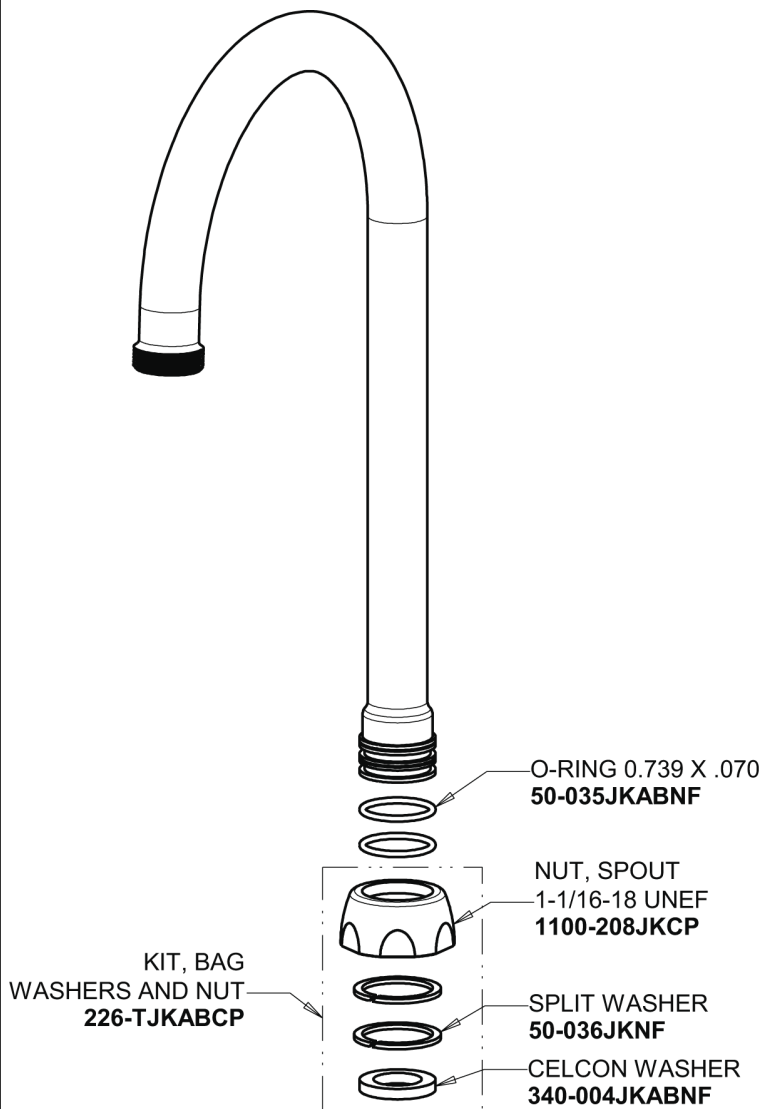

Repair Parts

350-VPPE35ABCP

Single Supply Sink Faucet

**CHICAGO
FAUCETS**

a Geberit company

350 Base with VP Pin

Base Parts:

5-1/4" Rigid / Swing Gooseneck Spout
GN2AJKABCP

350-VPPE35ABCP
Single Supply Sink Faucet

**CHICAGO
FAUCETS** 

a Geberit company

2-3/8" Lever Handle
369-COLDJKCP

1.5 GPM (5.7 L/min) Aerator
E35JKABCP

Quatern Compression Cartridge (right hand)
1-099XTJKABNF