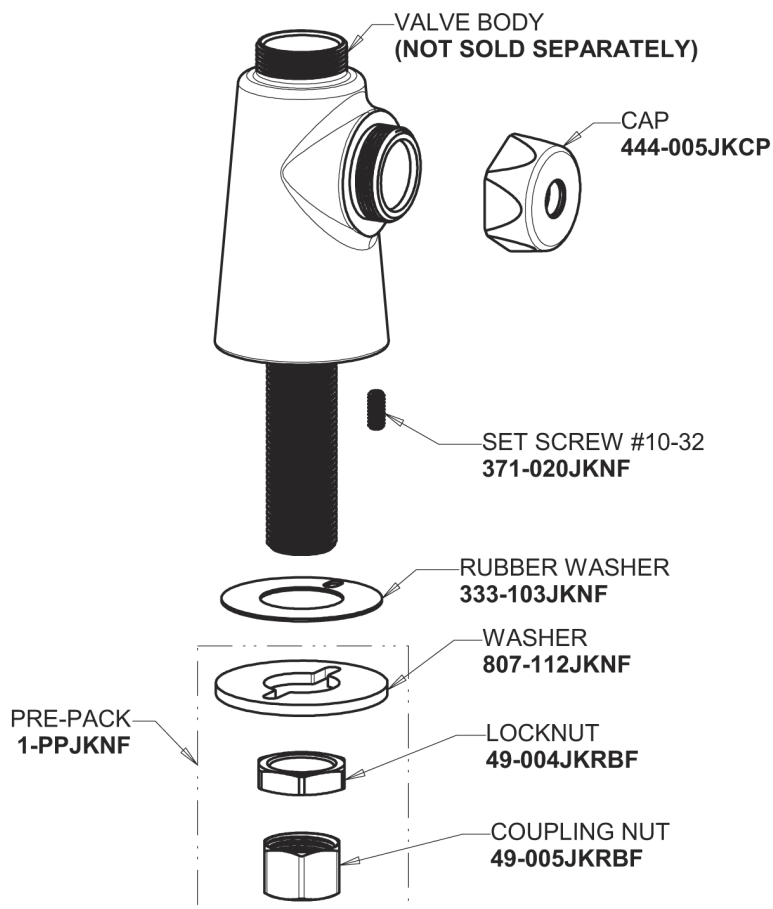

Repair Parts

350-VPPE35ABCP

Single Supply Sink Faucet

**CHICAGO
FAUCETS**

a Geberit company

350 Base with VP Pin

Base Parts:

5-1/4" Rigid / Swing Gooseneck Spout
GN2AJKABCP

350-VPPE35ABCP
Single Supply Sink Faucet

**CHICAGO
FAUCETS** 

a Geberit company

2-3/8" Lever Handle
369-COLDJKCP

1.5 GPM (5.7 L/min) Aerator
E35JKABCP

Quatern Compression Cartridge (right hand)
1-099XTJKABNF