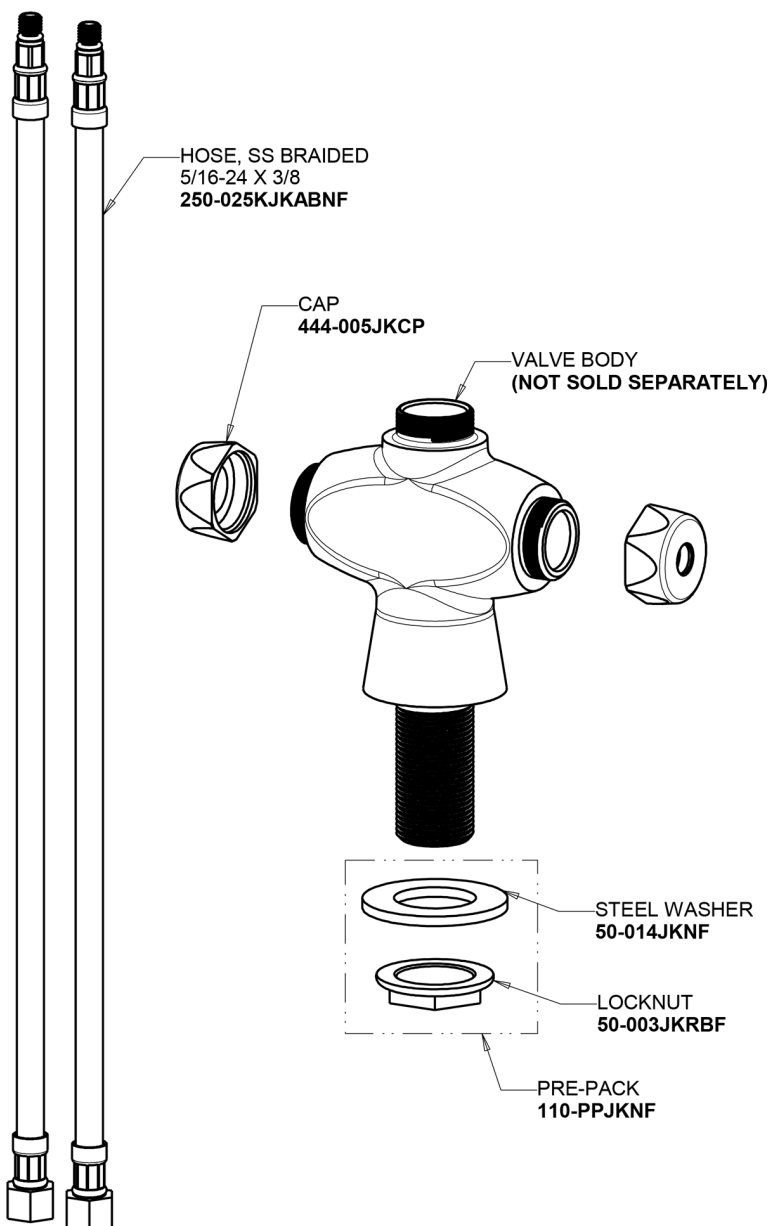

Repair Parts

50-E35VPABCP

Hot and Cold Water Mixing Sink Faucet

**CHICAGO
FAUCETS**

a Geberit company

Base Parts:

5-1/4" Rigid / Swing Gooseneck Spout GN2AJKABCP

For Technical Assistance:

a Geberit company

2-3/8" Lever Handle
369-PRJKCP

1.5 GPM (5.7 L/min) Vandal Proof Aerator
E35VPJKABCP

Quatern Compression Cartridge (pair)
1-099XTJKABNF (right)
1-100XTJKABNF (left)

For Technical Assistance: