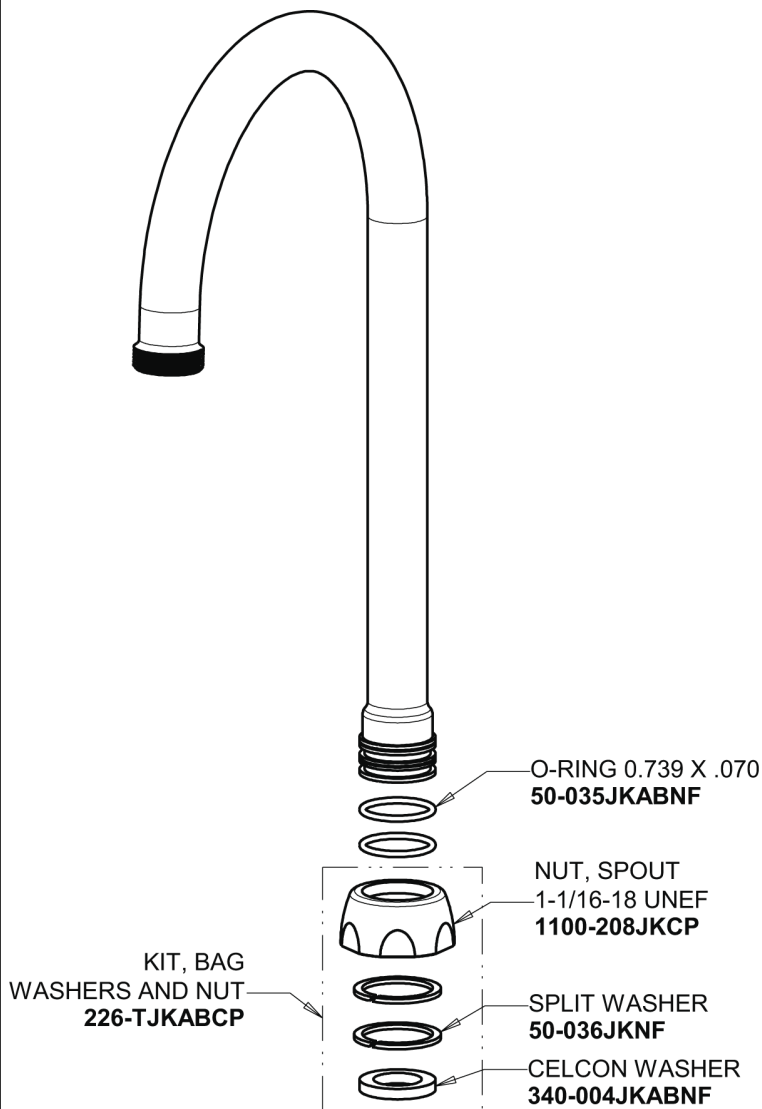

Repair Parts

50-E35VPABCP

Hot and Cold Water Mixing Sink Faucet

**CHICAGO
FAUCETS**

a Geberit company

Base Parts:

5-1/4" Rigid / Swing Gooseneck Spout GN2AJKABCP

For Technical Assistance:

a Geberit company

2-3/8" Lever Handle
369-PRJKCP

1.5 GPM (5.7 L/min) Vandal Proof Aerator
E35VPJKABCP

Quatern Compression Cartridge (pair)
1-099XTJKABNF (right)
1-100XTJKABNF (left)

For Technical Assistance: