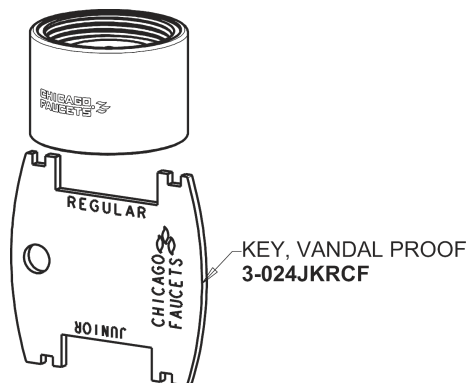

Repair Parts

50-E35VPABCP

Hot and Cold Water Mixing Sink Faucet

**CHICAGO
FAUCETS**

a Geberit company

Base Parts:

5-1/4" Rigid / Swing Gooseneck Spout GN2AJKABCP

For Technical Assistance:

a Geberit company

2-3/8" Lever Handle
369-PRJKCP

1.5 GPM (5.7 L/min) Vandal Proof Aerator
E35VPJKABCP

Quatern Compression Cartridge (pair)
1-099XTJKABNF (right)
1-100XTJKABNF (left)

For Technical Assistance: