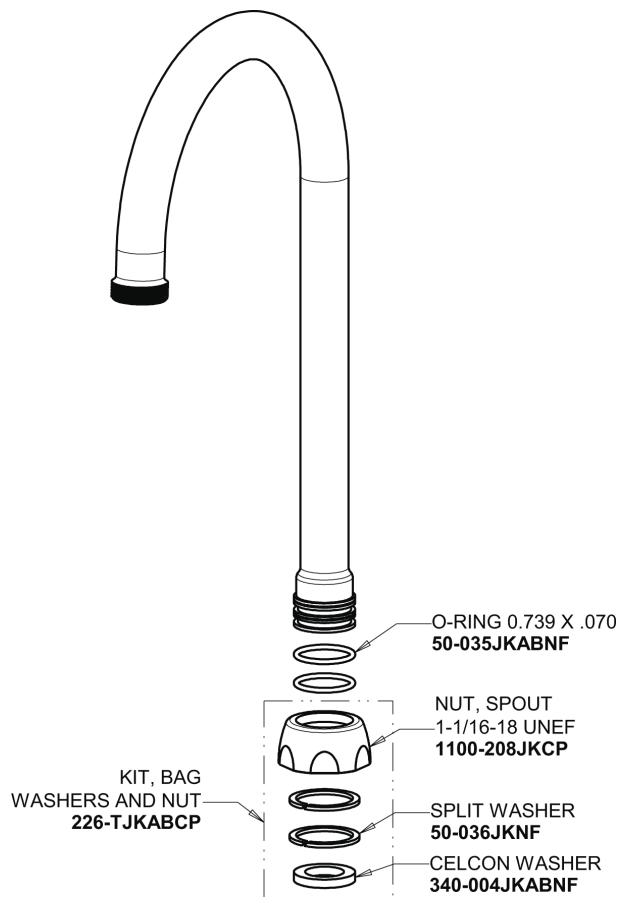

Repair Parts

50-TE35ABCP

Hot and Cold Water Mixing Sink Faucet

a Geberit company

Base Parts:

2-3/8" Lever Handle 369-PRJKCP

5-1/4" Rigid / Swing Gooseneck Spout GN2AJKABCP

1.5 GPM (5.7 L/min) Aerator E35JKABCP

Quatum Compression Cartridge (pair) 1-099XTJKABNF (right) 1-100XTJKABNF (left)

For Technical Assistance:

Phone: 800-TEC-TRUE (832-8783)

Email: techsupport.us@chicagofaucets.com

2100 South Clearwater Drive
Des Plaines, IL 60018
Phone: 847-803-5000
chicagofaucets.com