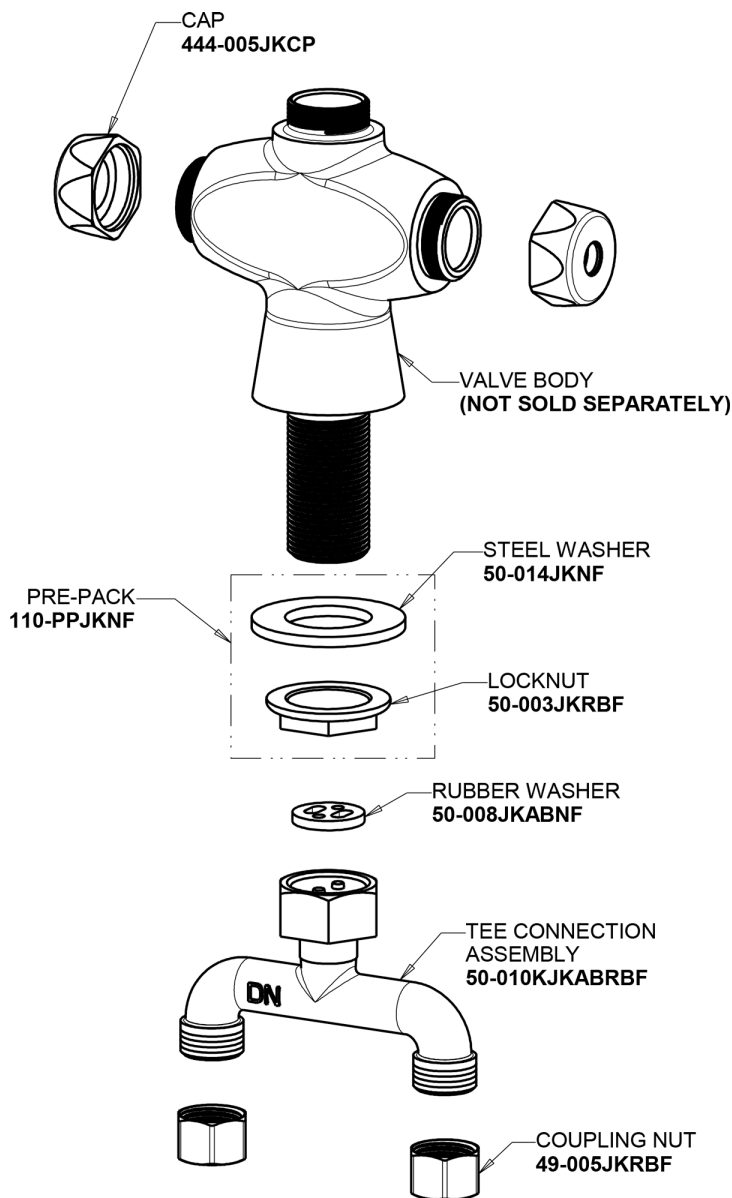

Repair Parts

50-TE35ABCP

Hot and Cold Water Mixing Sink Faucet

a Geberit company

Base Parts:

2-3/8" Lever Handle 369-PRJKCP

5-1/4" Rigid / Swing Gooseneck Spout GN2AJKABCP

1.5 GPM (5.7 L/min) Aerator E35JKABCP

Quatum Compression Cartridge (pair) 1-099XTJKABNF (right) 1-100XTJKABNF (left)

For Technical Assistance:

Phone: 800-TEC-TRUE (832-8783)

Email: techsupport.us@chicagofaucets.com

2100 South Clearwater Drive
Des Plaines, IL 60018
Phone: 847-803-5000
chicagofaucets.com