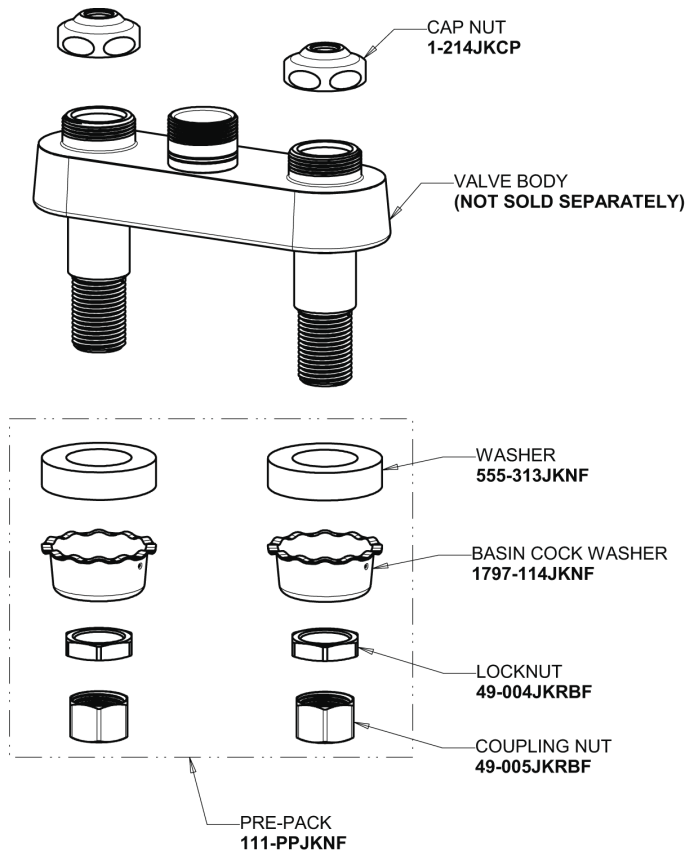

Repair Parts

895-317E35ABCP

Hot and Cold Water Sink Faucet

**CHICAGO
FAUCETS**

a Geberit company

Base Parts:

3-1/2" Rigid / Swing Gooseneck Spout GN1AJKABCP

1.5 GPM (5.7 L/min) Aerator E35JKABCP

4" Wristblade Handle 317-PRJKCP

Quaturn Compression Cartridge (pair) 1-099XTJKABNF (right) 1-100XTJKABNF (left)

For Technical Assistance:

Phone: 800-TEC-TRUE (832-8783)

Email: techsupport.us@chicagofaucets.com