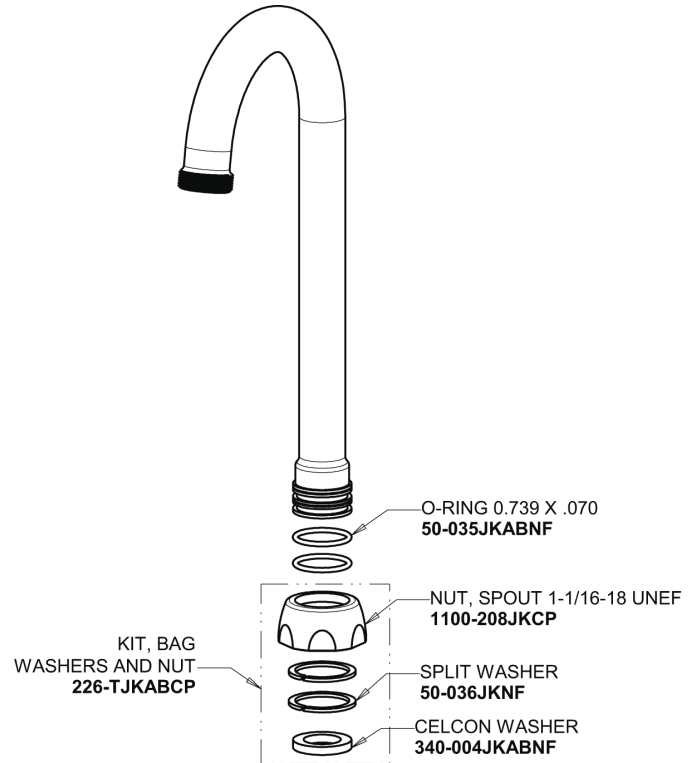

Repair Parts

895-317E35ABCP

Hot and Cold Water Sink Faucet

**CHICAGO
FAUCETS**

a Geberit company

Base Parts:

3-1/2" Rigid / Swing Gooseneck Spout GN1AJKABCP

1.5 GPM (5.7 L/min) Aerator E35JKABCP

4" Wristblade Handle 317-PRJKCP

Quaturn Compression Cartridge (pair) 1-099XTJKABNF (right) 1-100XTJKABNF (left)

For Technical Assistance:

Phone: 800-TEC-TRUE (832-8783)

Email: techsupport.us@chicagofaucets.com