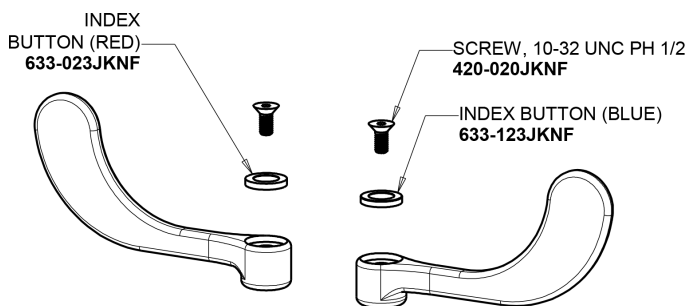

Repair Parts

895-317E35ABCP

Hot and Cold Water Sink Faucet

**CHICAGO
FAUCETS**

a Geberit company

Base Parts:

3-1/2" Rigid / Swing Gooseneck Spout GN1AJKABCP

1.5 GPM (5.7 L/min) Aerator E35JKABCP

4" Wristblade Handle 317-PRJKCP

Quaturn Compression Cartridge (pair) 1-099XTJKABNF (right) 1-100XTJKABNF (left)

For Technical Assistance:

Phone: 800-TEC-TRUE (832-8783)

Email: techsupport.us@chicagofaucets.com