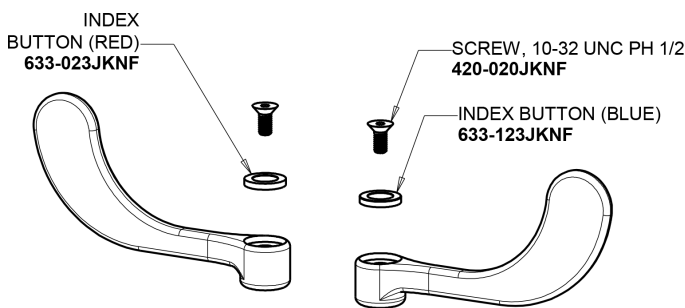

Repair Parts

895-317GN8AE35ABCP

Hot and Cold Water Sink Faucet

**CHICAGO
FAUCETS**

a Geberit company

Base Parts:

8" Rigid / Swing Gooseneck Spout GN8AJKABCP

1.5 GPM (5.7 L/min) Aerator E35JKABCP

4" Wristblade Handle 317-PRJKCP

Quartern Compression Cartridge (pair) 1-099XTJKABNF (right) 1-100XTJKABNF (left)

For Technical Assistance:

Phone: 800-TEC-TRUE (832-8783)

Email: techsupport.us@chicago faucets.com