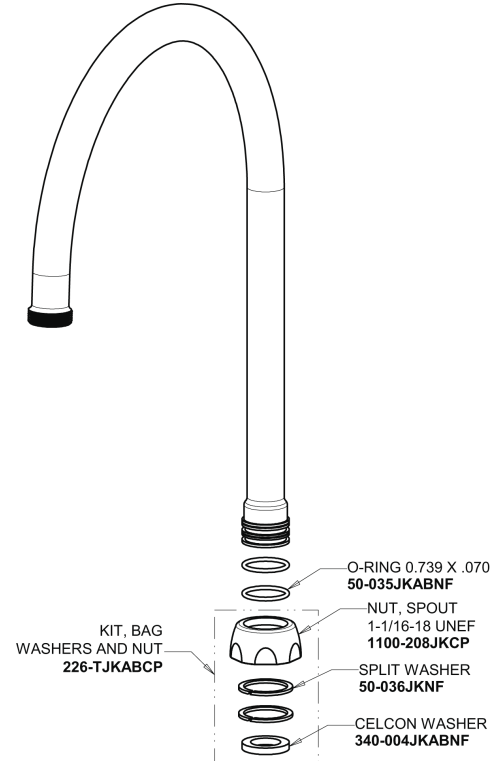

Repair Parts

895-317GN8AE35ABCP

Hot and Cold Water Sink Faucet

**CHICAGO
FAUCETS**

a Geberit company

Base Parts:

8" Rigid / Swing Gooseneck Spout GN8AJKABCP

1.5 GPM (5.7 L/min) Aerator E35JKABCP

4" Wristblade Handle 317-PRJKCP

Quartern Compression Cartridge (pair) 1-099XTJKABNF (right) 1-100XTJKABNF (left)

For Technical Assistance:

Phone: 800-TEC-TRUE (832-8783)

Email: techsupport.us@chicago faucets.com