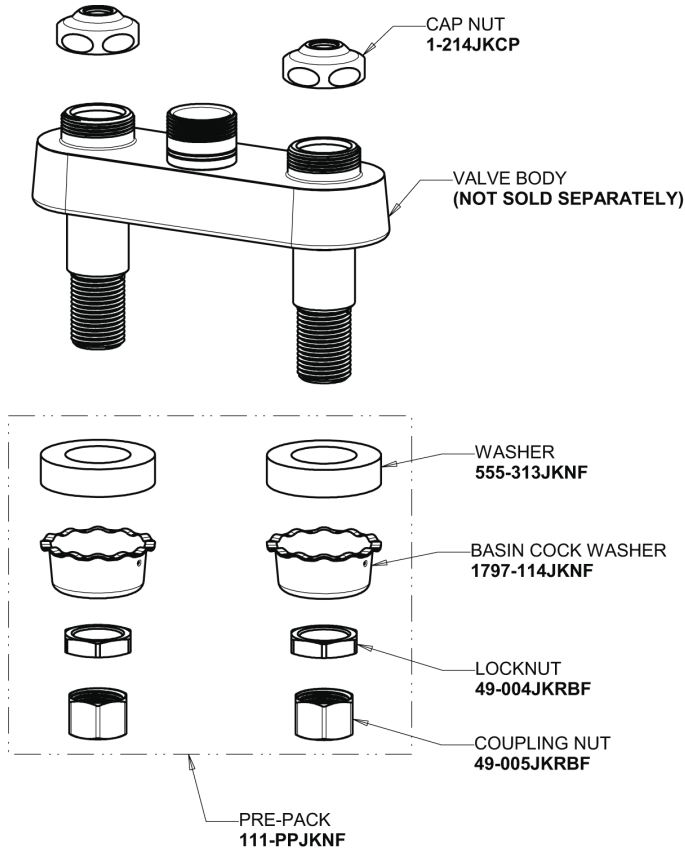

Repair Parts

895-317GN8AE35ABCP

Hot and Cold Water Sink Faucet

**CHICAGO
FAUCETS**

a Geberit company

Base Parts:

8" Rigid / Swing Gooseneck Spout GN8AJKABCP

1.5 GPM (5.7 L/min) Aerator E35JKABCP

4" Wristblade Handle 317-PRJKCP

Quartern Compression Cartridge (pair) 1-099XTJKABNF (right) 1-100XTJKABNF (left)

For Technical Assistance:

Phone: 800-TEC-TRUE (832-8783)

Email: techsupport.us@chicago faucets.com