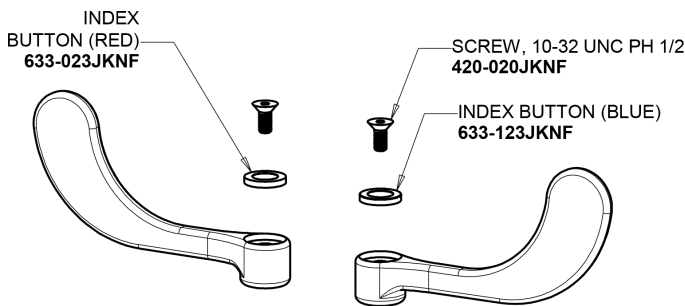

4" Wristblade Handle 317-PRJKCP