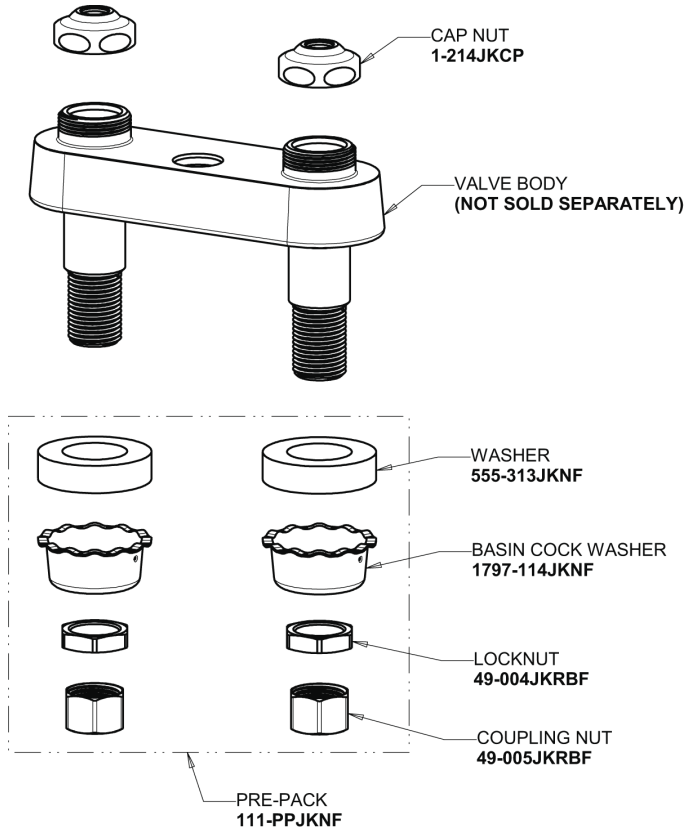

# Repair Parts

895-317RGD1E35ABCP

Hot and Cold Water Sink Faucet

**CHICAGO  
FAUCETS** 

a Geberit company

## Base Parts:

## 3-1/2" Rigid Gooseneck Spout GNRGD1JKABCP