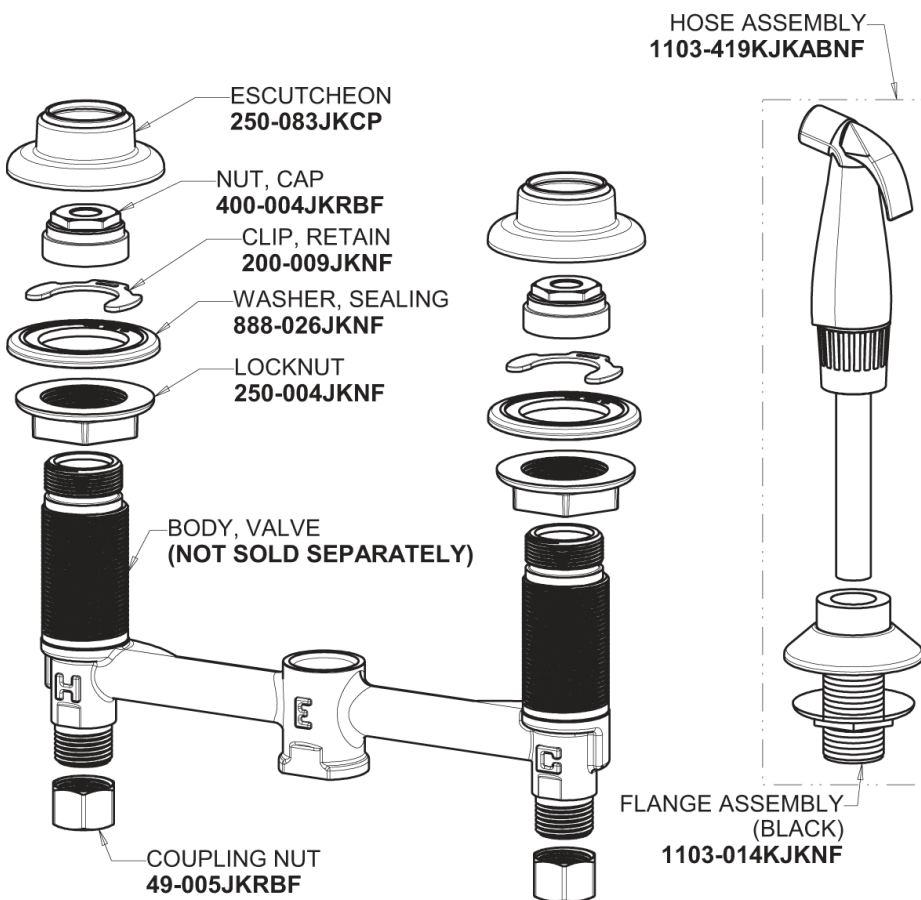

Repair Parts

200-AE35-1000ABCP

Concealed Sink Hot and Cold Water Faucet with Side Spray

**CHICAGO
FAUCETS**

a Geberit company

Base Parts:

9-1/2" L Type Swing Spout L9LEOJKAB

For Technical Assistance:

Concealed Sink Hot and Cold Water Faucet with Side Spray

**CHICAGO
FAUCETS** 

a Geberit company

785-502KJKCP

1.5 GPM (5.7 L/min) Aerator
E35JKABCP

2" Vandal Proof Canopy Single Wing Handle
1000-PRJKCP

Quatern Compression Cartridge (pair)
1-099XTJKABNF (right)
1-100XTJKABNF (left)