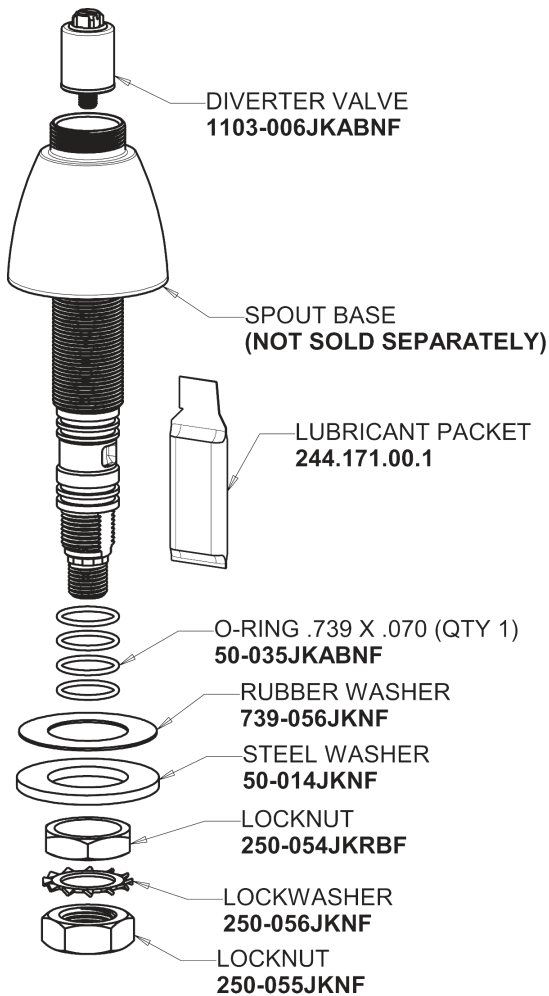

Repair Parts

200-AE35-1000ABCP

Concealed Sink Hot and Cold Water Faucet with Side Spray

**CHICAGO
FAUCETS**

a Geberit company

Base Parts:

9-1/2" L Type Swing Spout L9LEOJKAB

For Technical Assistance:

Concealed Sink Hot and Cold Water Faucet with Side Spray

**CHICAGO
FAUCETS** 

a Geberit company

785-502KJKCP

1.5 GPM (5.7 L/min) Aerator
E35JKABCP

2" Vandal Proof Canopy Single Wing Handle
1000-PRJKCP

Quatern Compression Cartridge (pair)
1-099XTJKABNF (right)
1-100XTJKABNF (left)