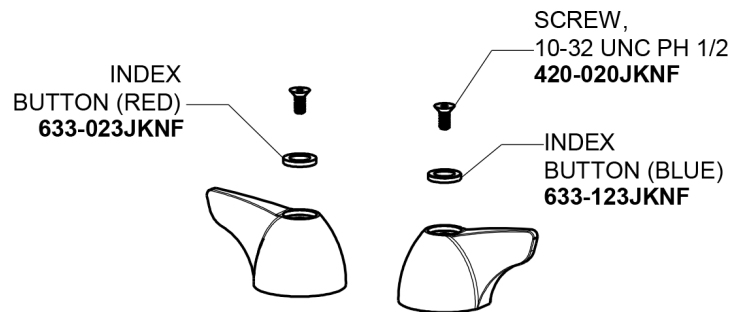

Repair Parts

200-AE35-1000ABCP

Concealed Sink Hot and Cold Water Faucet with Side Spray

**CHICAGO
FAUCETS**

a Geberit company

Base Parts:

9-1/2" L Type Swing Spout L9LEOJKAB

For Technical Assistance:

Concealed Sink Hot and Cold Water Faucet with Side Spray

**CHICAGO
FAUCETS** 

a Geberit company

785-502KJKCP

1.5 GPM (5.7 L/min) Aerator
E35JKABCP

2" Vandal Proof Canopy Single Wing Handle
1000-PRJKCP

Quatern Compression Cartridge (pair)
1-099XTJKABNF (right)
1-100XTJKABNF (left)