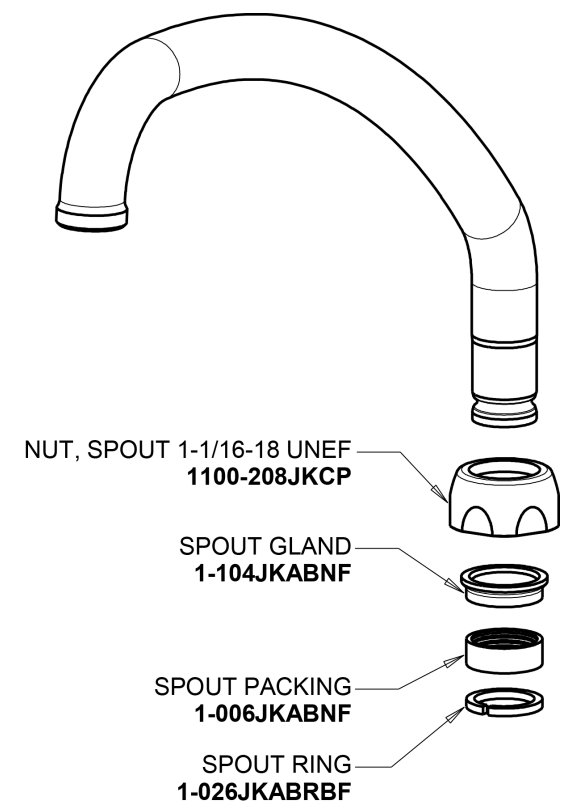

Repair Parts

200-AE35-1000ABCP

Concealed Sink Hot and Cold Water Faucet with Side Spray

**CHICAGO
FAUCETS**

a Geberit company

Base Parts:

9-1/2" L Type Swing Spout L9LEOJKAB

For Technical Assistance:

Concealed Sink Hot and Cold Water Faucet with Side Spray

**CHICAGO
FAUCETS** 

a Geberit company

785-502KJKCP

1.5 GPM (5.7 L/min) Aerator
E35JKABCP

2" Vandal Proof Canopy Single Wing Handle
1000-PRJKCP

Quatern Compression Cartridge (pair)
1-099XTJKABNF (right)
1-100XTJKABNF (left)