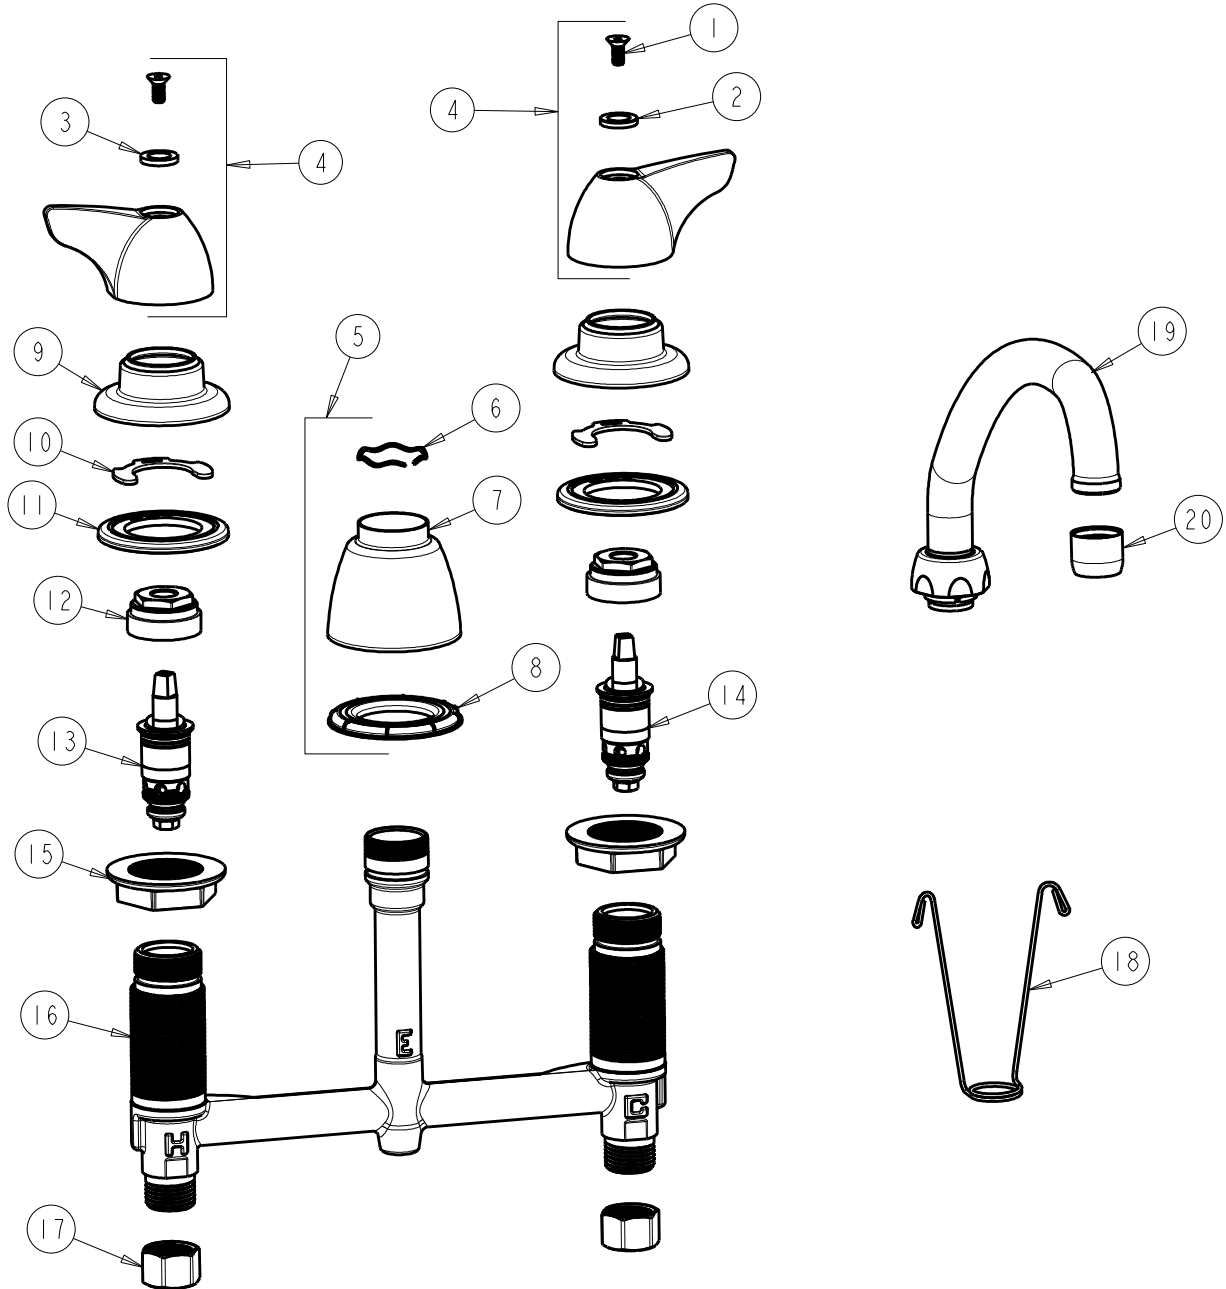

CHICAGO FAUCETS
a Geberit company

2100 South Clearwater Drive
Des Plaines, IL 60018
Phone: 847-803-5000
Fax: 847-803-5454
www.chicagofaucets.com

REPAIR PARTS

BY: SID DATE: 06-28-11
CHK: *AK* REV: 05-18-16

FITTING NO.

201-AE35-1000ABCP

SUBMITTED MODEL NO.

ITEM NO.

FOR TECHNICAL ASSISTANCE
1-800-TEC-TRUE (1-800-832-8783)

ITEM	PART NO.	DESCRIPTION	ITEM	PART NO.	DESCRIPTION
1	420-020JKNF	SCREW, 1/8 FLAT HEX HEAD X 1/2	11	888-026JKNF	WASHER, SEALING
2	633-123JKNF	INDEX BUTTON (BLUE)	12	400-004JKRBF	NUT, CAP
3	633-023JKNF	INDEX BUTTON (RED)	13	1-100XTJKABNF	QUATURN CARTRIDGE (LH)
4	1000-PRJKCP	WING HANDLE ASSEMBLY (PAIR)	14	1-099XTJKABNF	QUATURN CARTRIDGE (RH)
5	785-400JKCP	KIT, SPOUT ESCUTCHEON	15	250-004JKNF	LOCKNUT
6	50-038JKNF	WAVE WASHER	16	-----	BODY, VALVE
7	785-400JKCP	ESCUTCHEON, SPOUT BASE	17	49-005JKRBF	COUPLING NUT
8	888-027JKNF	SPOUT ESCUTCHEON WASHER	18	200-008JKNF	HANGER
9	250-083JKCP	ESCUTCHEON	19	L9LEOJKAB	SPOUT, 9-1/2 C-C
10	200-009JKNF	CLIP, RETAIN	20	E35JKABCP	OUTLET, AERATOR 1.5 GPM