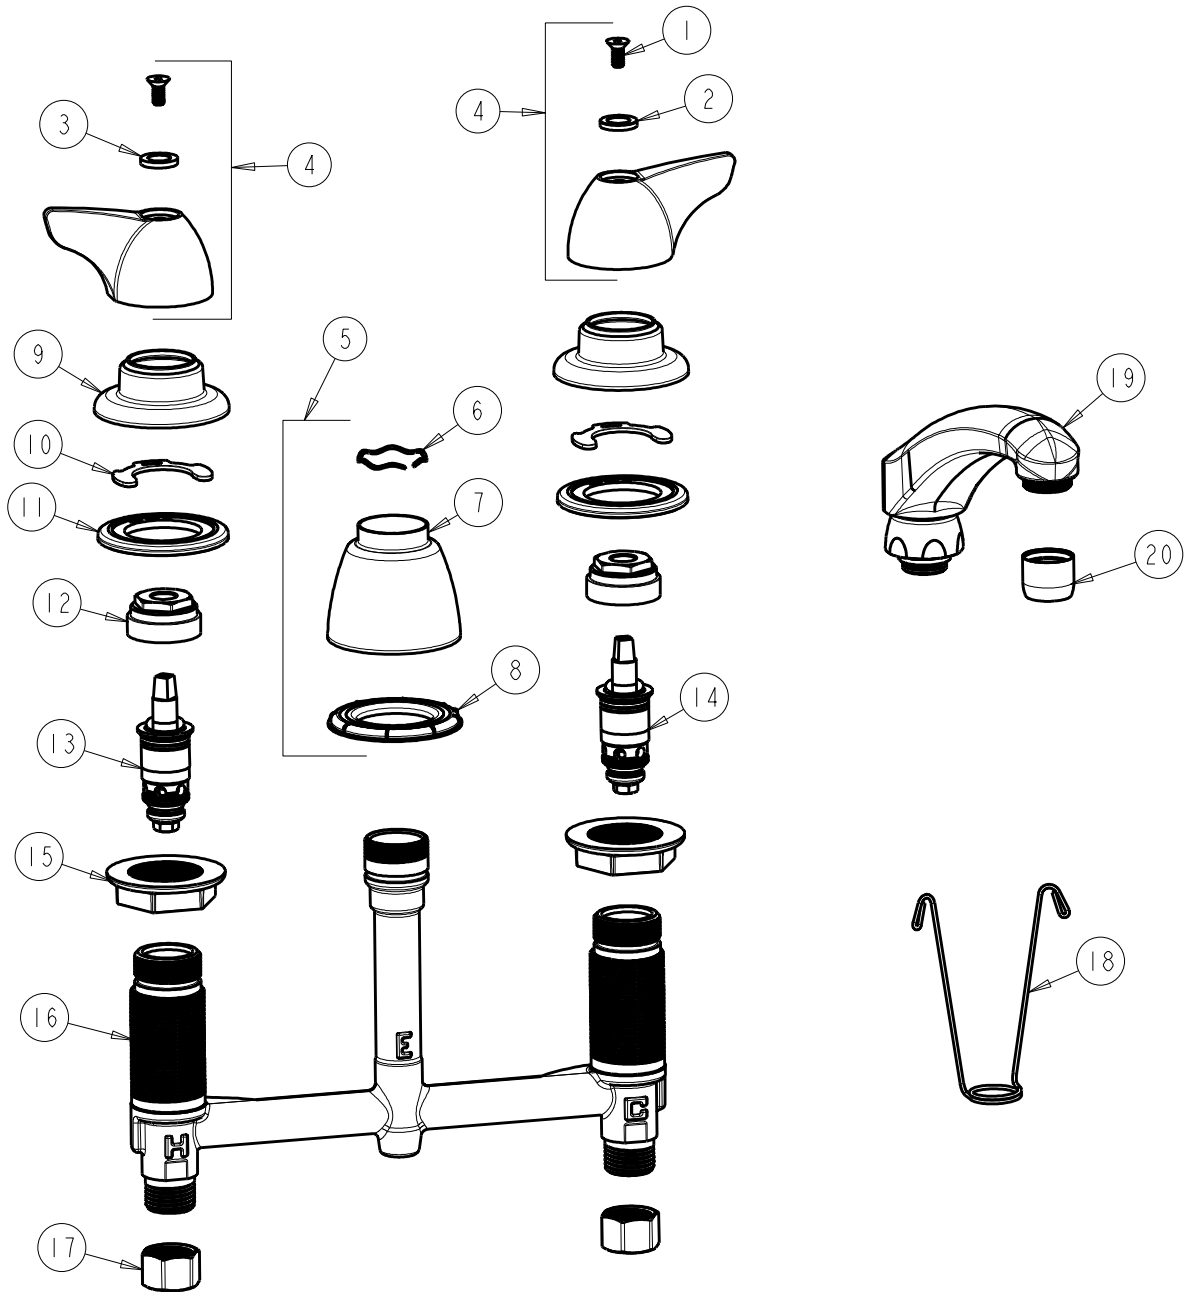

CHICAGO FAUCETS
a Geberit company

2100 South Clearwater Drive
Des Plaines, IL 60018
Phone: 847-803-5000
Fax: 847-803-5454
www.chicagofaucets.com

REPAIR PARTS

BY: SID DATE: 01-05-18
CHK: *JAR* REV:

FITTING NO.

201-AL8-1000ABCP

SUBMITTED MODEL NO.

ITEM NO.

FOR TECHNICAL ASSISTANCE
1-800-TEC-TRUE (1-800-832-8783)

ITEM	PART NO.	DESCRIPTION	ITEM	PART NO.	DESCRIPTION
1	420-020JKNF	SCREW, 1/8 FLAT HEX HEAD X 1/2	11	888-026JKNF	WASHER, SEALING
2	633-123JKNF	INDEX BUTTON (BLUE)	12	400-004JKRBF	NUT, CAP
3	633-023JKNF	INDEX BUTTON (RED)	13	1-100XTJKABNF	QUATURN CARTRIDGE (LH)
4	1000-PRJKCP	WING HANDLE ASSEMBLY (PAIR)	14	1-099XTJKABNF	QUATURN CARTRIDGE (RH)
5	785-400JKKCP	KIT, SPOUT ESCUTCHEON	15	250-004JKNF	LOCKNUT
6	50-038JKNF	WAVE WASHER	16	-----	BODY, VALVE
7	785-400JKCP	ESCUTCHEON, SPOUT BASE	17	49-005JKRBF	COUPLING NUT
8	888-027JKNF	SPOUT ESCUTCHEON WASHER	18	200-008JKNF	HANGER
9	250-083JKCP	ESCUTCHEON	19	L8LEOJKAB	SPOUT, CAST 8" C-C
10	200-009JKNF	CLIP, RETAIN	20	E3JKABCP	OUTLET, AERATOR 2.2 GPM