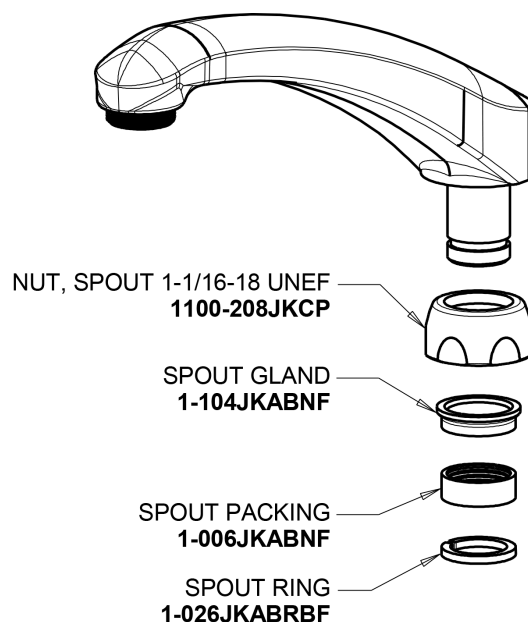

Repair Parts

1100-E35LEHAB

Hot and Cold Water Sink Faucet

**CHICAGO
FAUCETS**

a Geberit company

Base Parts:

1.5 GPM (5.7 L/min) Aerator
E35JKABCP

8" L Type Swing Spout L8LEOJKAB

Quatern Compression Cartridge (pair)
1-099XTJKABNF (right)
1-100XTJKABNF (left)

For Technical Assistance:

Phone: 800-TEC-TRUE (832-8783)

Email: techsupport.us@chicagofaucets.com

2100 South Clearwater Drive
Des Plaines, IL 60018
Phone: 847-803-5000
chicagofaucets.com