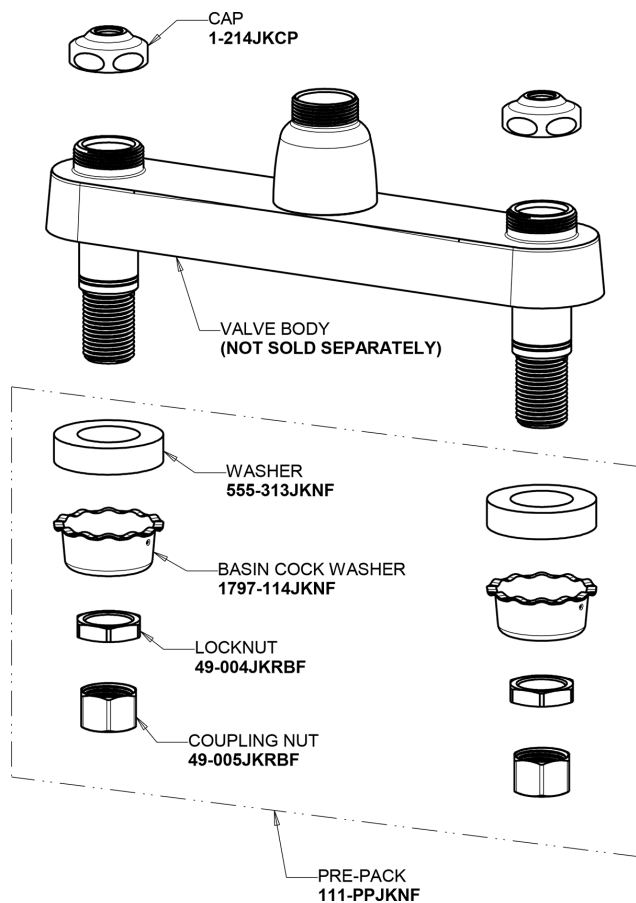

Repair Parts

1100-E35LEHAB

Hot and Cold Water Sink Faucet

**CHICAGO
FAUCETS**

a Geberit company

Base Parts:

1.5 GPM (5.7 L/min) Aerator
E35JKABCP

8" L Type Swing Spout L8LEOJKAB