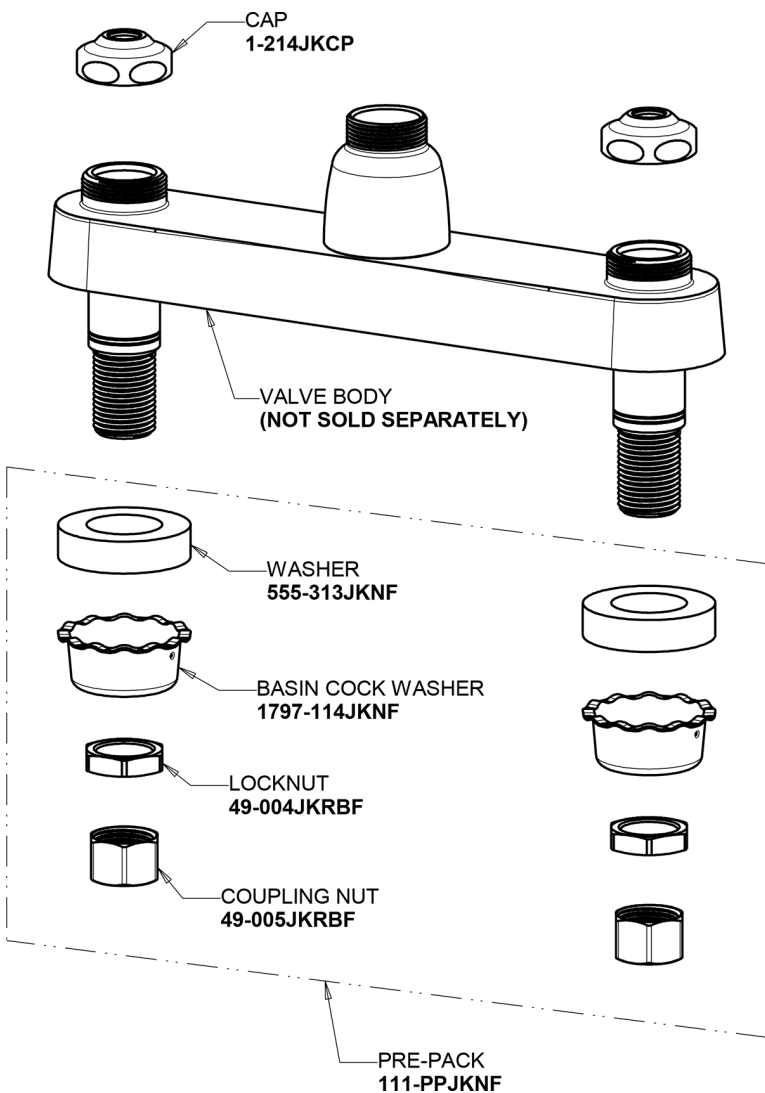

Repair Parts

1100-HA8AE35-317AB

Hot and Cold Water Sink Faucet

**CHICAGO
FAUCETS**

a Geberit company

Base Parts:

8" Rigid / Swing High Arch Spout HA8AJKABCP

For Technical Assistance:

Hot and Cold Water Sink Faucet

**CHICAGO
FAUCETS** 

a Geberit company

4" Wristblade Handle
317-PRJKCP

1.5 GPM (5.7 L/min) Aerator
E35JKABCP

Quatern Compression Cartridge (pair)
1-099XTJKABNF (right)
1-100XTJKABNF (left)