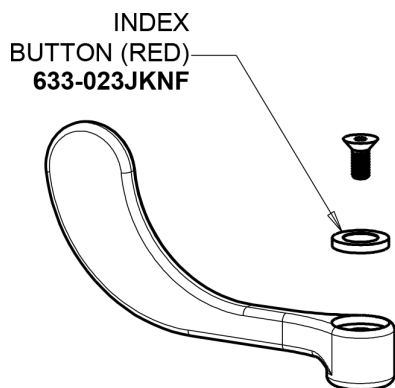

Repair Parts

1100-HA8AE35-317AB

Hot and Cold Water Sink Faucet

**CHICAGO
FAUCETS**

a Geberit company

Base Parts:

8" Rigid / Swing High Arch Spout HA8AJKABCP

For Technical Assistance:

Hot and Cold Water Sink Faucet

**CHICAGO
FAUCETS** 

a Geberit company

4" Wristblade Handle
317-PRJKCP

1.5 GPM (5.7 L/min) Aerator
E35JKABCP

Quatern Compression Cartridge (pair)
1-099XTJKABNF (right)
1-100XTJKABNF (left)