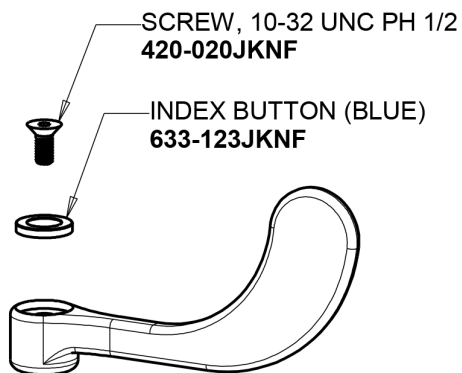

Repair Parts

1100-HA8AE35-317AB

Hot and Cold Water Sink Faucet

**CHICAGO
FAUCETS**

a Geberit company

Base Parts:

8" Rigid / Swing High Arch Spout HA8AJKABCP

For Technical Assistance:

Hot and Cold Water Sink Faucet

**CHICAGO
FAUCETS** 

a Geberit company

4" Wristblade Handle
317-PRJKCP

1.5 GPM (5.7 L/min) Aerator
E35JKABCP

Quatern Compression Cartridge (pair)
1-099XTJKABNF (right)
1-100XTJKABNF (left)