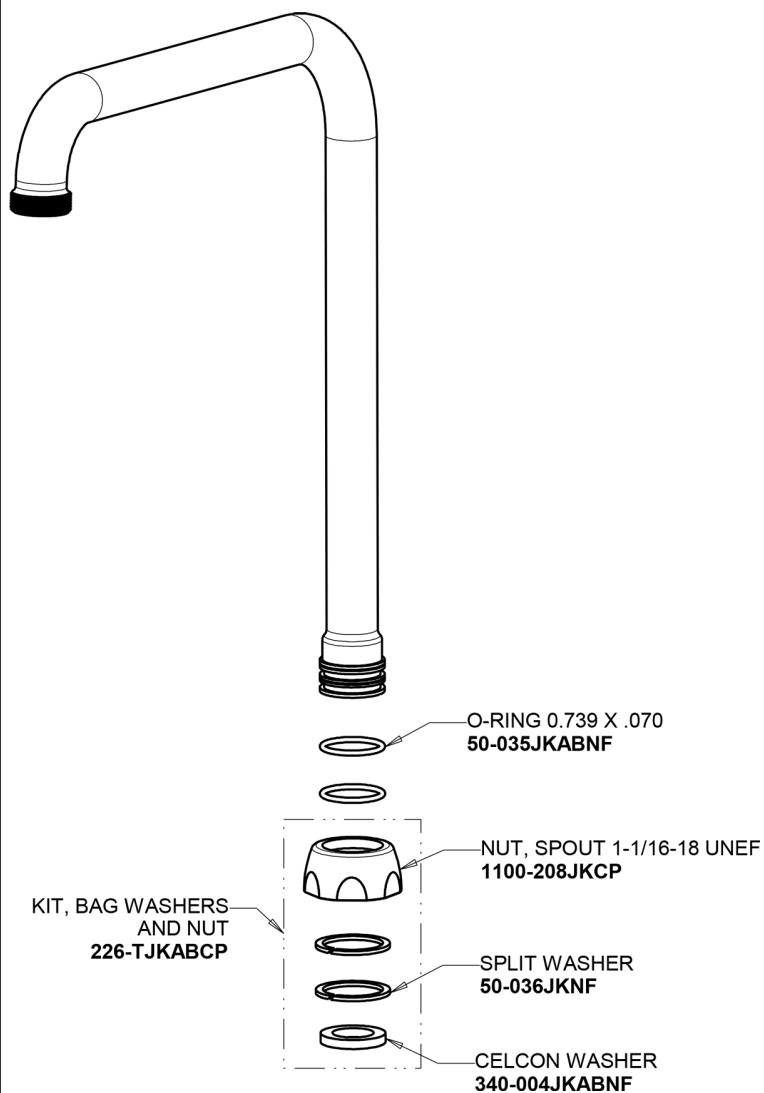

Repair Parts

1100-HA8AE35-317AB

Hot and Cold Water Sink Faucet

**CHICAGO
FAUCETS**

a Geberit company

Base Parts:

8" Rigid / Swing High Arch Spout HA8AJKABCP

For Technical Assistance:

Hot and Cold Water Sink Faucet

**CHICAGO
FAUCETS** 

a Geberit company

4" Wristblade Handle
317-PRJKCP

1.5 GPM (5.7 L/min) Aerator
E35JKABCP

Quatern Compression Cartridge (pair)
1-099XTJKABNF (right)
1-100XTJKABNF (left)