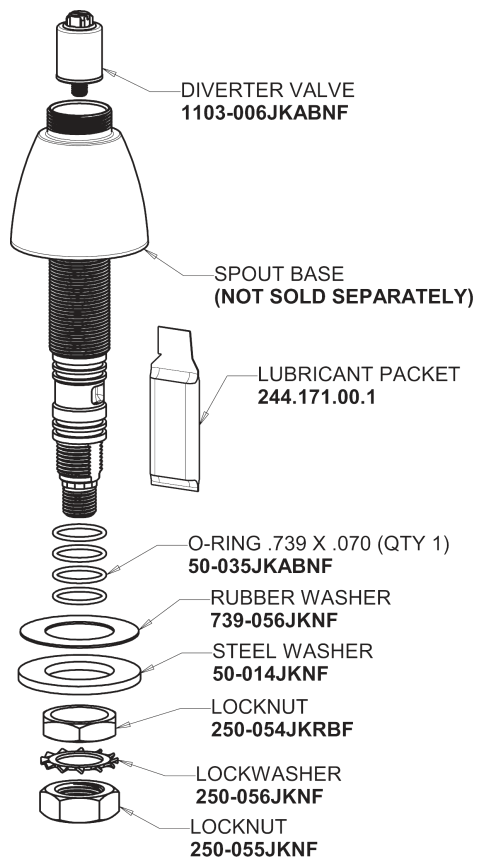

# Repair Parts

200-AGN8AE35-317AB

Concealed Hot and Cold Water Sink Faucet with Side Spray

**CHICAGO  
FAUCETS**

a Geberit company

785-502KJKCP

1.5 GPM (5.7 L/min) Aerator  
E35JKABCP

4" Wristblade Handle  
317-PRJKCP