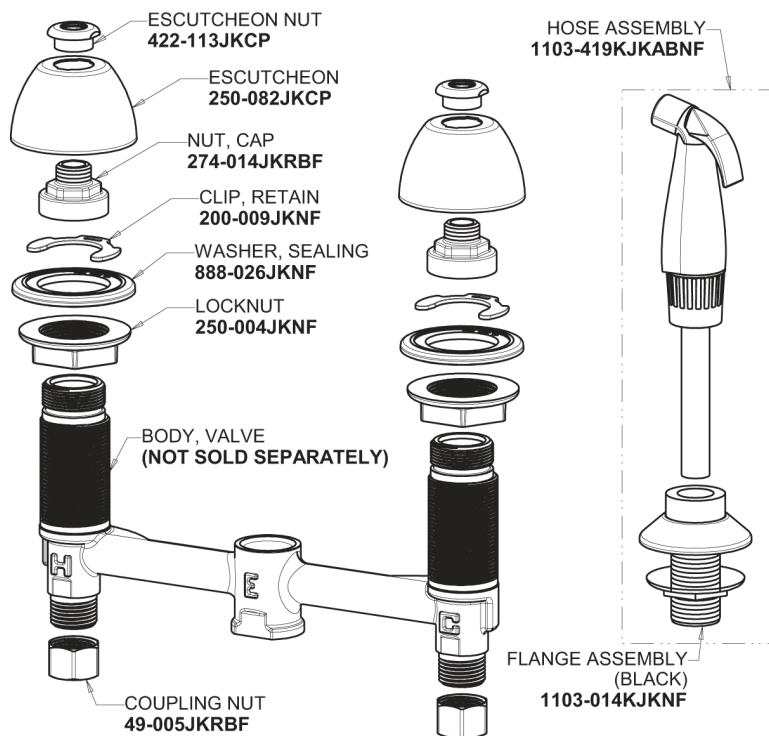

# Repair Parts

200-AGN8AE35-317AB

Concealed Hot and Cold Water Sink Faucet with Side Spray

**CHICAGO  
FAUCETS**

a Geberit company

## Base Parts:

# Repair Parts

200-AGN8AE35-317AB

Concealed Hot and Cold Water Sink Faucet with Side Spray

**CHICAGO  
FAUCETS**

a Geberit company

785-502KJKCP

1.5 GPM (5.7 L/min) Aerator  
E35JKABCP

4" Wristblade Handle  
317-PRJKCP