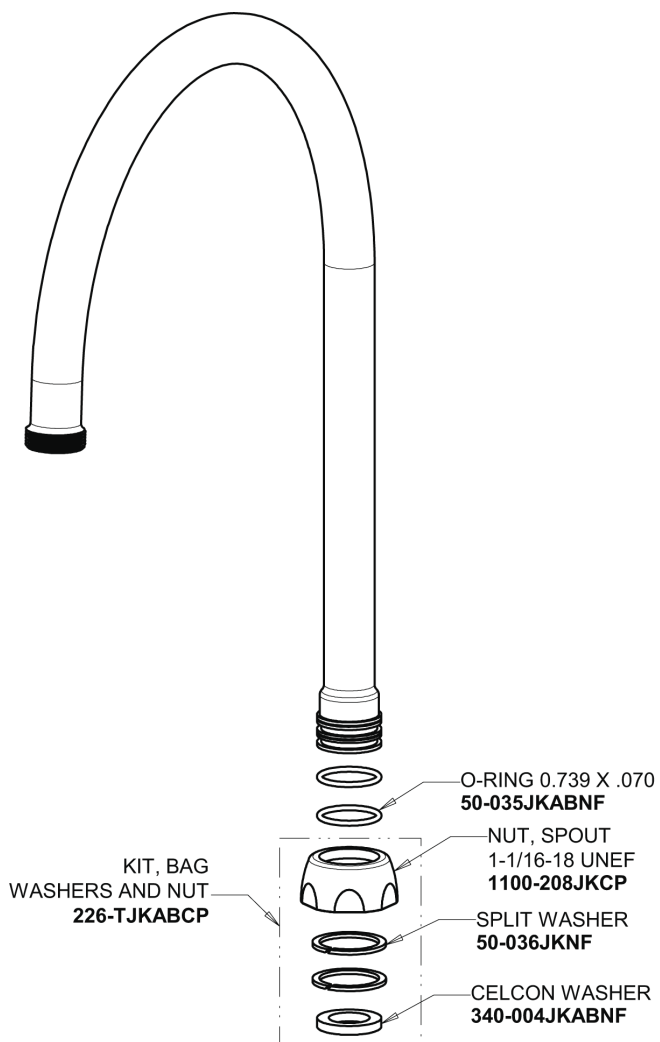

# Repair Parts

200-AGN8AE35-317AB

Concealed Hot and Cold Water Sink Faucet with Side Spray

**CHICAGO  
FAUCETS**

a Geberit company

## Base Parts:

## 8" Rigid / Swing Gooseneck Spout GN8AJKABCP