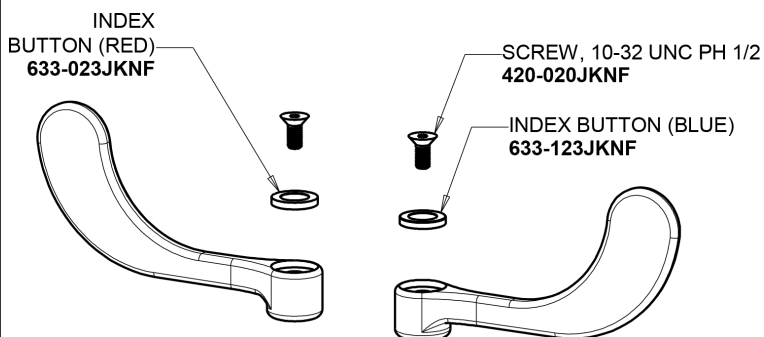

# Repair Parts

200-AGN8AE35-317AB

Concealed Hot and Cold Water Sink Faucet with Side Spray

**CHICAGO  
FAUCETS**

a Geberit company

785-502KJKCP

1.5 GPM (5.7 L/min) Aerator  
E35JKABCP

4" Wristblade Handle  
317-PRJKCP