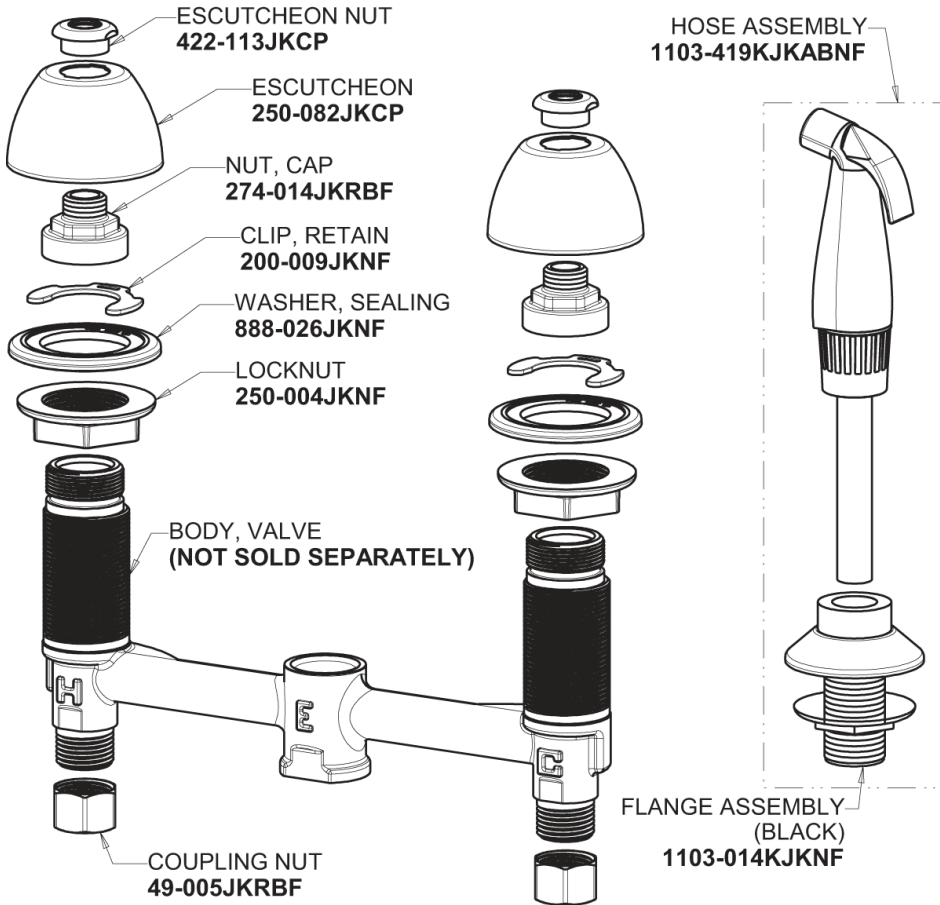

Repair Parts

200-ALESHAB

Concealed Hot and Cold Water Sink Faucet with Side Spray

**CHICAGO
FAUCETS**

a Geberit company

Base Parts:

785-502KJKCP

Quatern Compression Cartridge (pair)
377-XTRHJKABNF (right)
377-XTLHJKABNF (left)