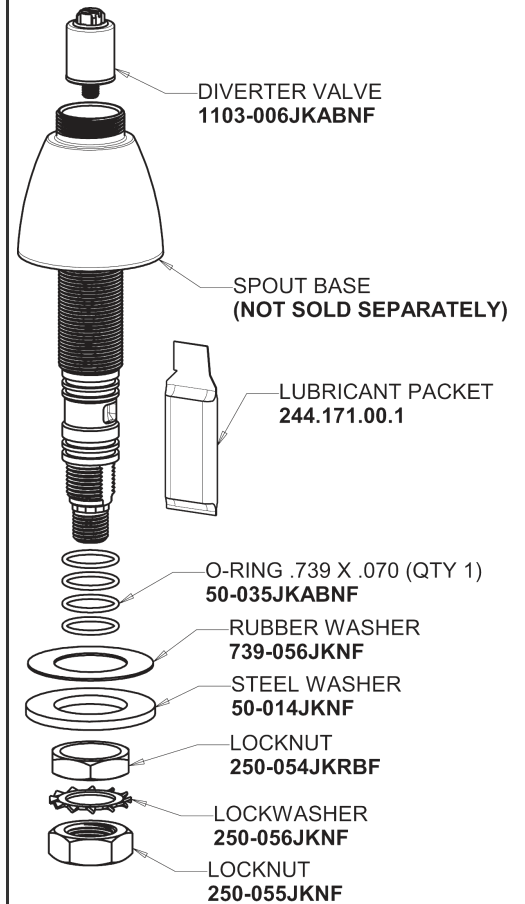

Repair Parts

200-ALESHAB

Concealed Hot and Cold Water Sink Faucet with Side Spray

**CHICAGO
FAUCETS**

a Geberit company

Base Parts:

785-502KJKCP

Quatern Compression Cartridge (pair)
377-XTRHJKABNF (right)
377-XTLHJKABNF (left)