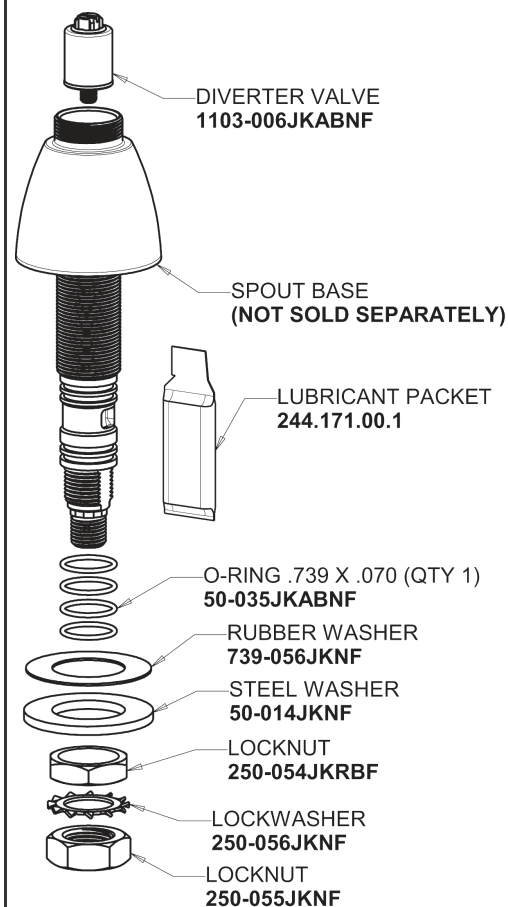

Repair Parts

200-ALESHXKAB

Concealed Hot and Cold Water Sink Faucet with Side Spray

**CHICAGO
FAUCETS**

a Geberit company

Base Parts:

785-502KJKCP

Ceramic 1/4-Turn Cartridge (pair)
377-XKRHJKABNF (right)
377-XKLHJKABNF (left)