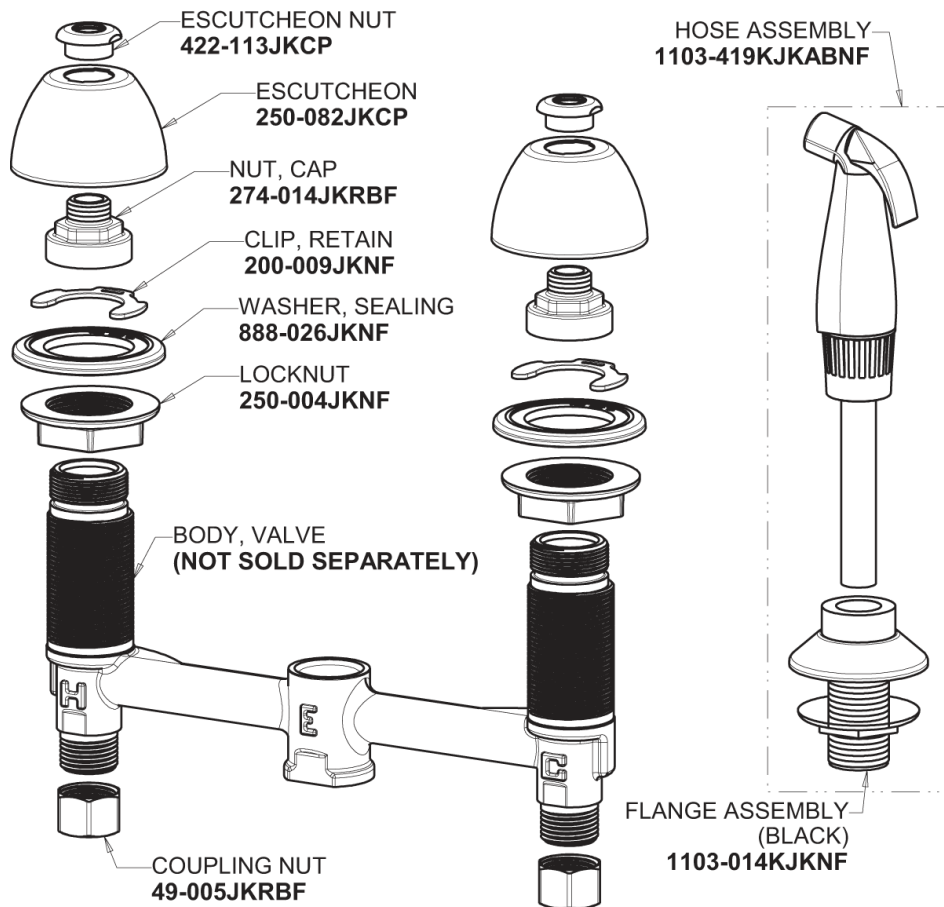

Repair Parts

200-ALESHXKAB

Concealed Hot and Cold Water Sink Faucet with Side Spray

**CHICAGO
FAUCETS**

a Geberit company

Base Parts:

785-502KJKCP

Ceramic 1/4-Turn Cartridge (pair)
377-XKRHJKABNF (right)
377-XKLHJKABNF (left)