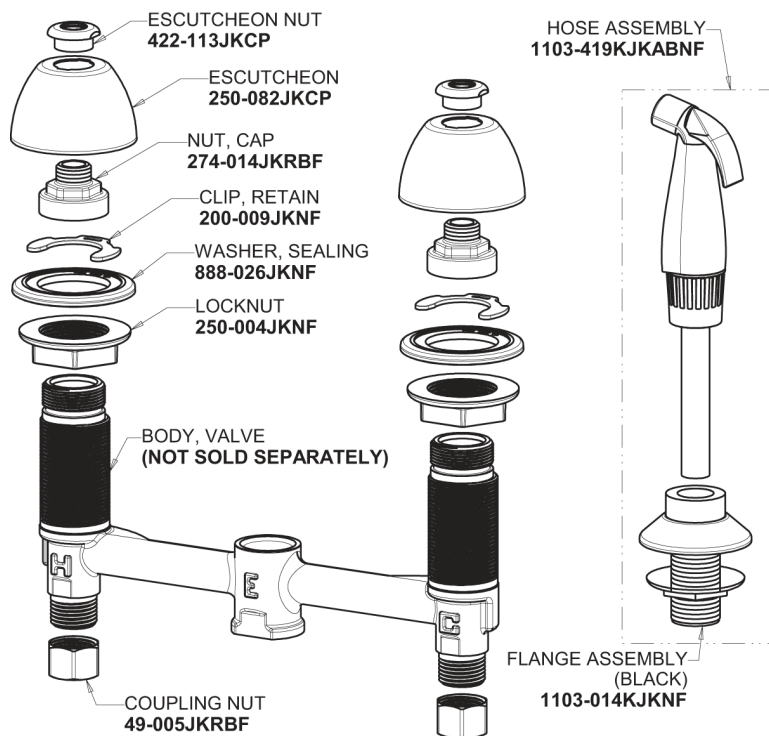

# Repair Parts

200-GN8AE3-317XKAB

Concealed Hot and Cold Water Sink Faucet with Side Spray

**CHICAGO  
FAUCETS**

a Geberit company

## Base Parts:

# Repair Parts

200-GN8AE3-317XKAB

Concealed Hot and Cold Water Sink Faucet with Side Spray

**CHICAGO  
FAUCETS** 

a Geberit company

785-502KJKCP

2.2 GPM (8.3 L/min) Aerator  
E3JKABCP

4" Wristblade Handle  
317-PRJKCP