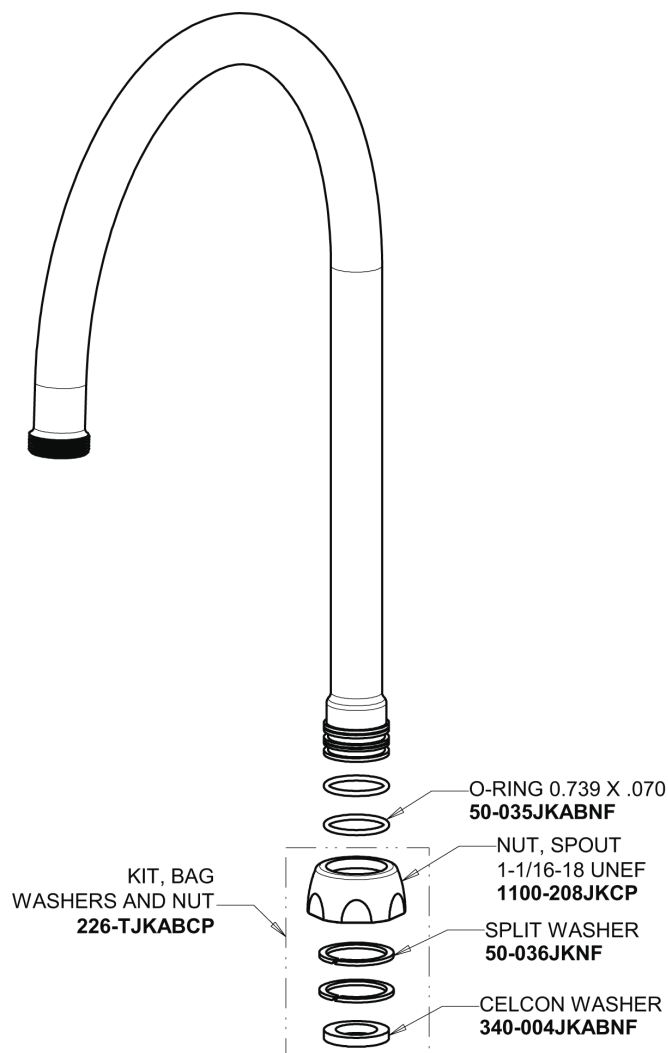

# Repair Parts

200-GN8AE3-317XKAB

Concealed Hot and Cold Water Sink Faucet with Side Spray

**CHICAGO  
FAUCETS**

a Geberit company

## Base Parts:

## 8" Rigid / Swing Gooseneck Spout GN8AJKABCP

Ceramic 1/4-Turn Cartridge (pair)  
377-XKRHJKABNF (right)  
377-XKLHJKABNF (left)