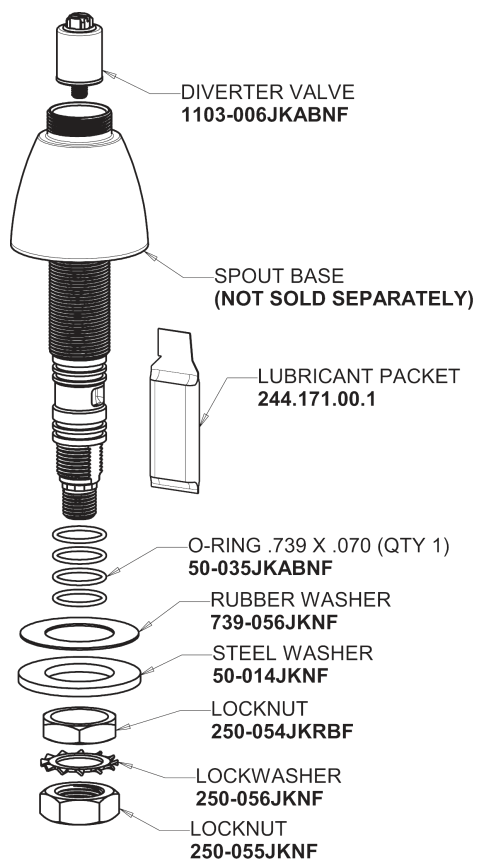

# Repair Parts

200-GN8AE3-317XKAB

Concealed Hot and Cold Water Sink Faucet with Side Spray

**CHICAGO  
FAUCETS** 

a Geberit company

785-502KJKCP

2.2 GPM (8.3 L/min) Aerator  
E3JKABCP

4" Wristblade Handle  
317-PRJKCP