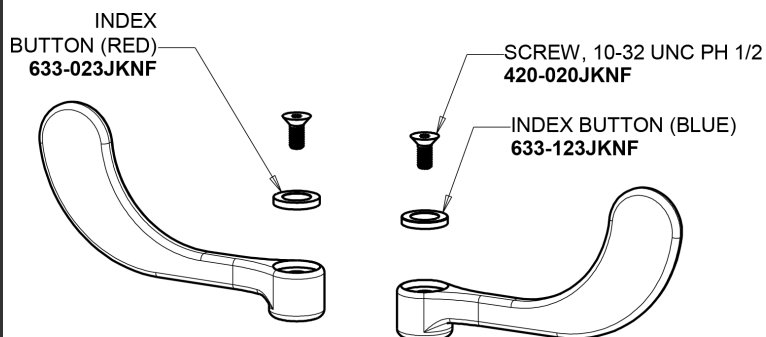

# Repair Parts

200-GN8AE3-317XKAB

Concealed Hot and Cold Water Sink Faucet with Side Spray

**CHICAGO  
FAUCETS** 

a Geberit company

785-502KJKCP

2.2 GPM (8.3 L/min) Aerator  
E3JKABCP

4" Wristblade Handle  
317-PRJKCP