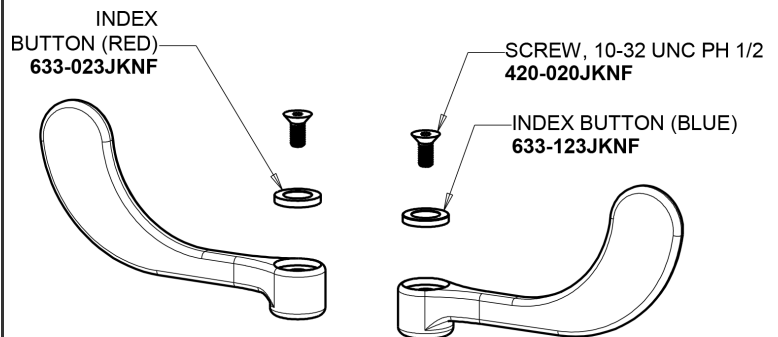

# Repair Parts

200-G8AE35-317XKAB

Concealed Hot and Cold Water Sink Faucet with Side Spray

**CHICAGO  
FAUCETS**

a Geberit company

785-502KJKCP

1.5 GPM (5.7 L/min) Aerator  
E35JKABCP

4" Wristblade Handle  
317-PRJKCP