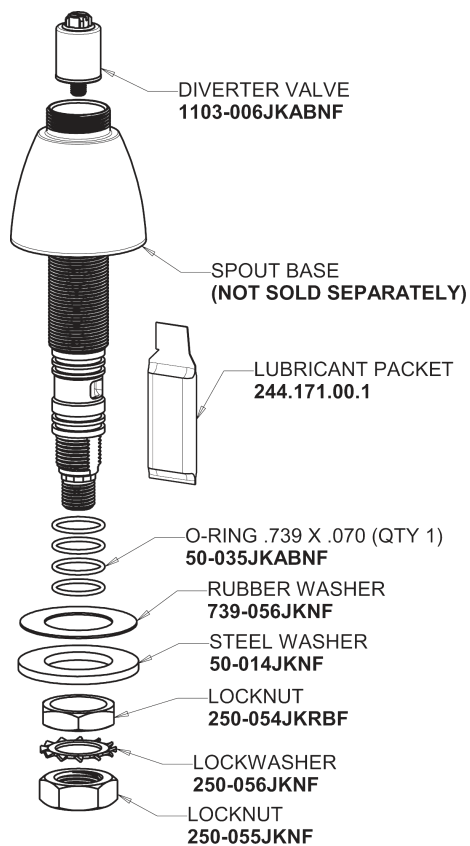

# Repair Parts

200-G8AE35-317XKAB

Concealed Hot and Cold Water Sink Faucet with Side Spray

**CHICAGO  
FAUCETS**

a Geberit company

785-502KJKCP

1.5 GPM (5.7 L/min) Aerator  
E35JKABCP

4" Wristblade Handle  
317-PRJKCP