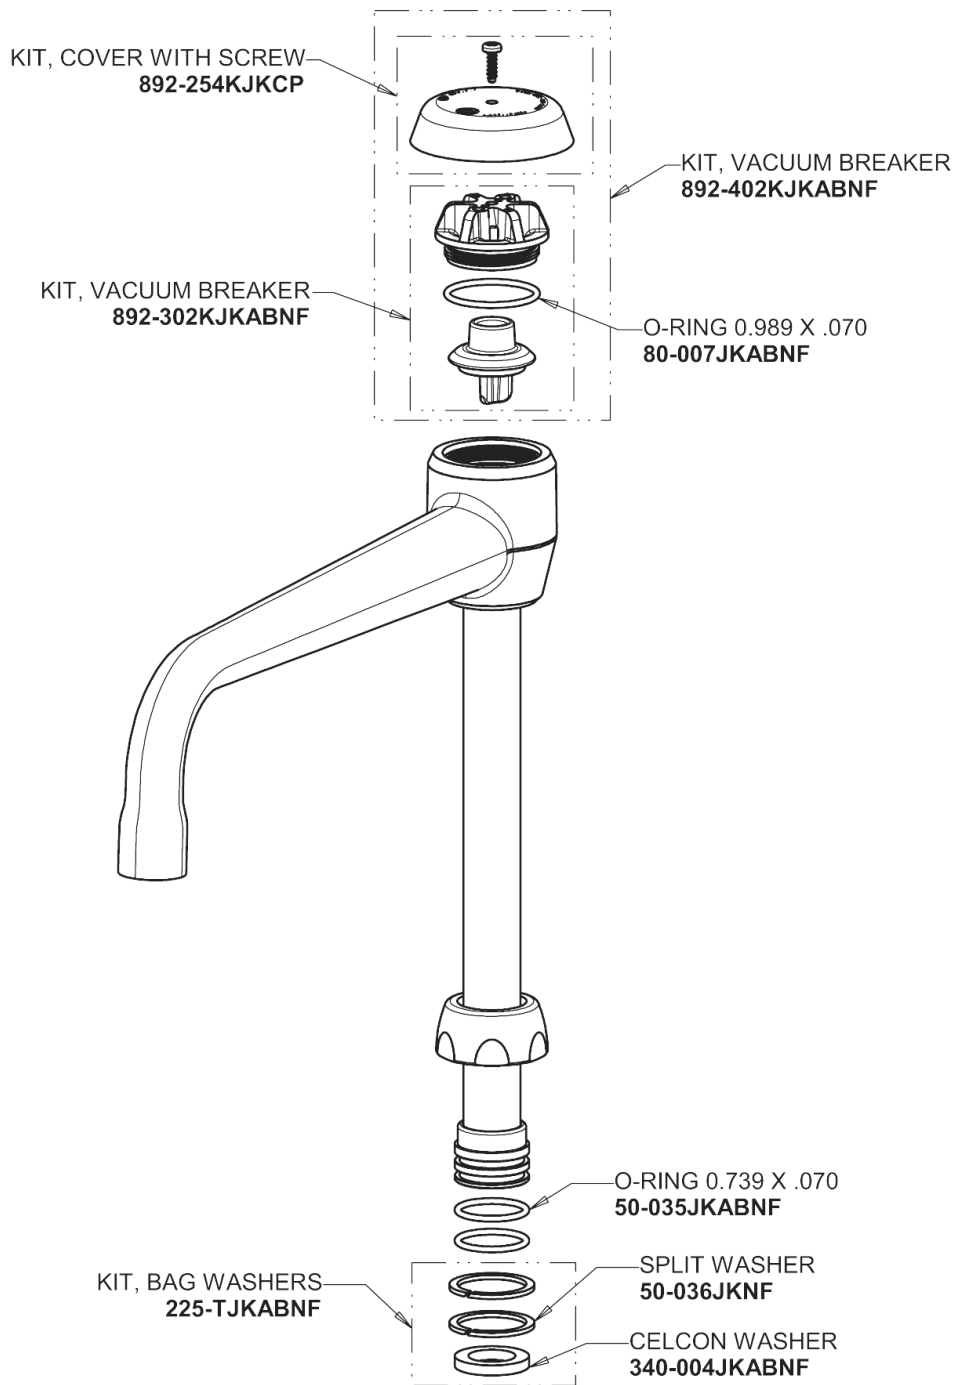

# Repair Parts

201-AG8BVBE3M317AB

Concealed Hot and Cold Water Sink Faucet

a Geberit company

## 8" Vacuum Breaker Swing Spout GN8BVBJKABCP