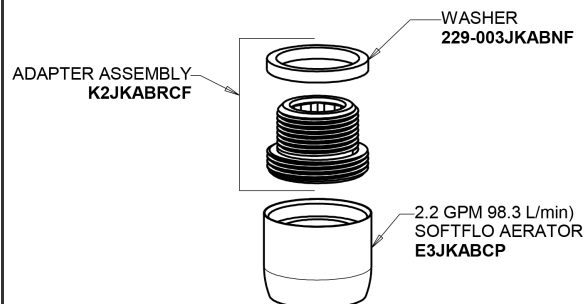

For Technical Assistance:

Phone: 800-TEC-TRUE (832-8783)

Email: techsupport.us@chicagofaucets.com

2100 South Clearwater Drive

Des Plaines, IL 60018

Phone: 847-803-5000

chicagofaucets.com