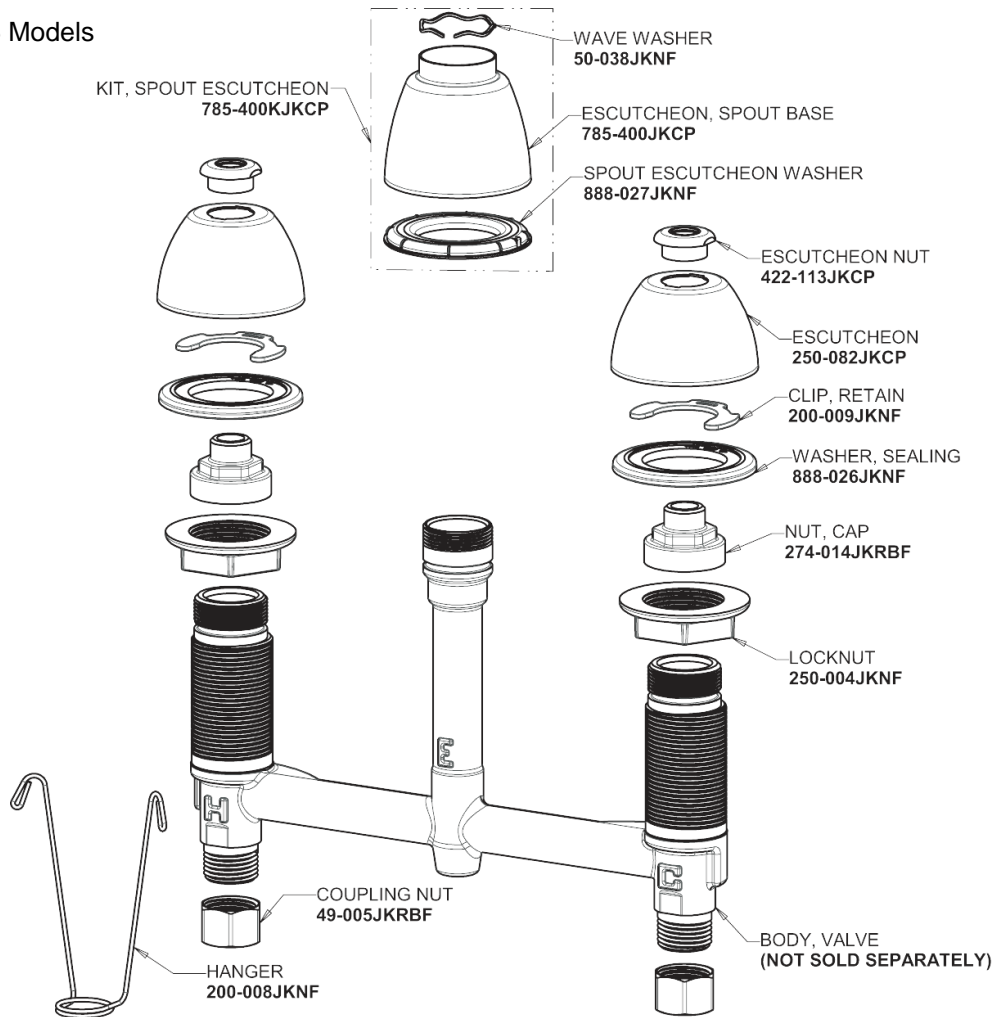

# Repair Parts

201-AG8BVBE3M317AB

Concealed Hot and Cold Water Sink Faucet

a Geberit company

Base for 201 and 786 Models

## Base Parts:

Quatern Compression Cartridge (pair)

377-XTRHJKABNF (right)

377-XTLHJKABNF (left)

4" Wristblade Handle

317-PRJKCP

# Repair Parts

201-AG8BVBE3M317AB

Concealed Hot and Cold Water Sink Faucet

a Geberit company