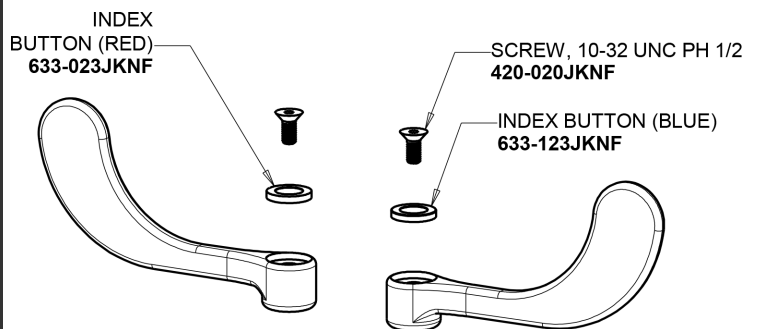

## Base Parts:

Quatern Compression Cartridge (pair)

377-XTRHJKABNF (right)

377-XTLHJKABNF (left)

4" Wristblade Handle

317-PRJKCP