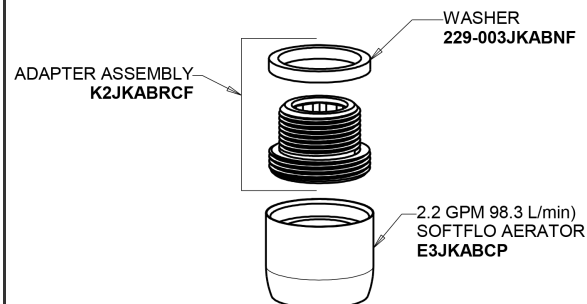

201-GN2BVBE3M317AB

Concealed Hot and Cold Water Sink Faucet

**CHICAGO
FAUCETS** 

a Geberit company

6" Vacuum Breaker Swing Spout GN2BVBJKABCP

Softflo Aerator with Adapter E3-2JKABCP

For Technical Assistance: