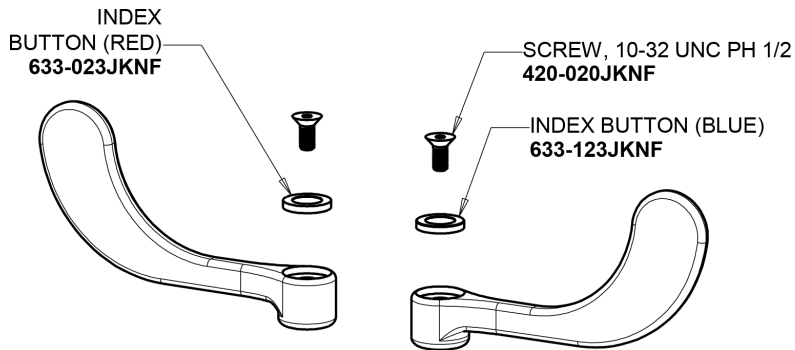

Repair Parts

201-GN2BVBE3M317AB

Concealed Hot and Cold Water Sink Faucet

a Geberit company

Base for 201 and 786 Models

Base Parts:

4" Wristblade Handle
 317-PRJKCP

Quaturn Compression Cartridge (pair)
 377-XTRHJKABNF (right)
 377-XTLHJKABNF (left)