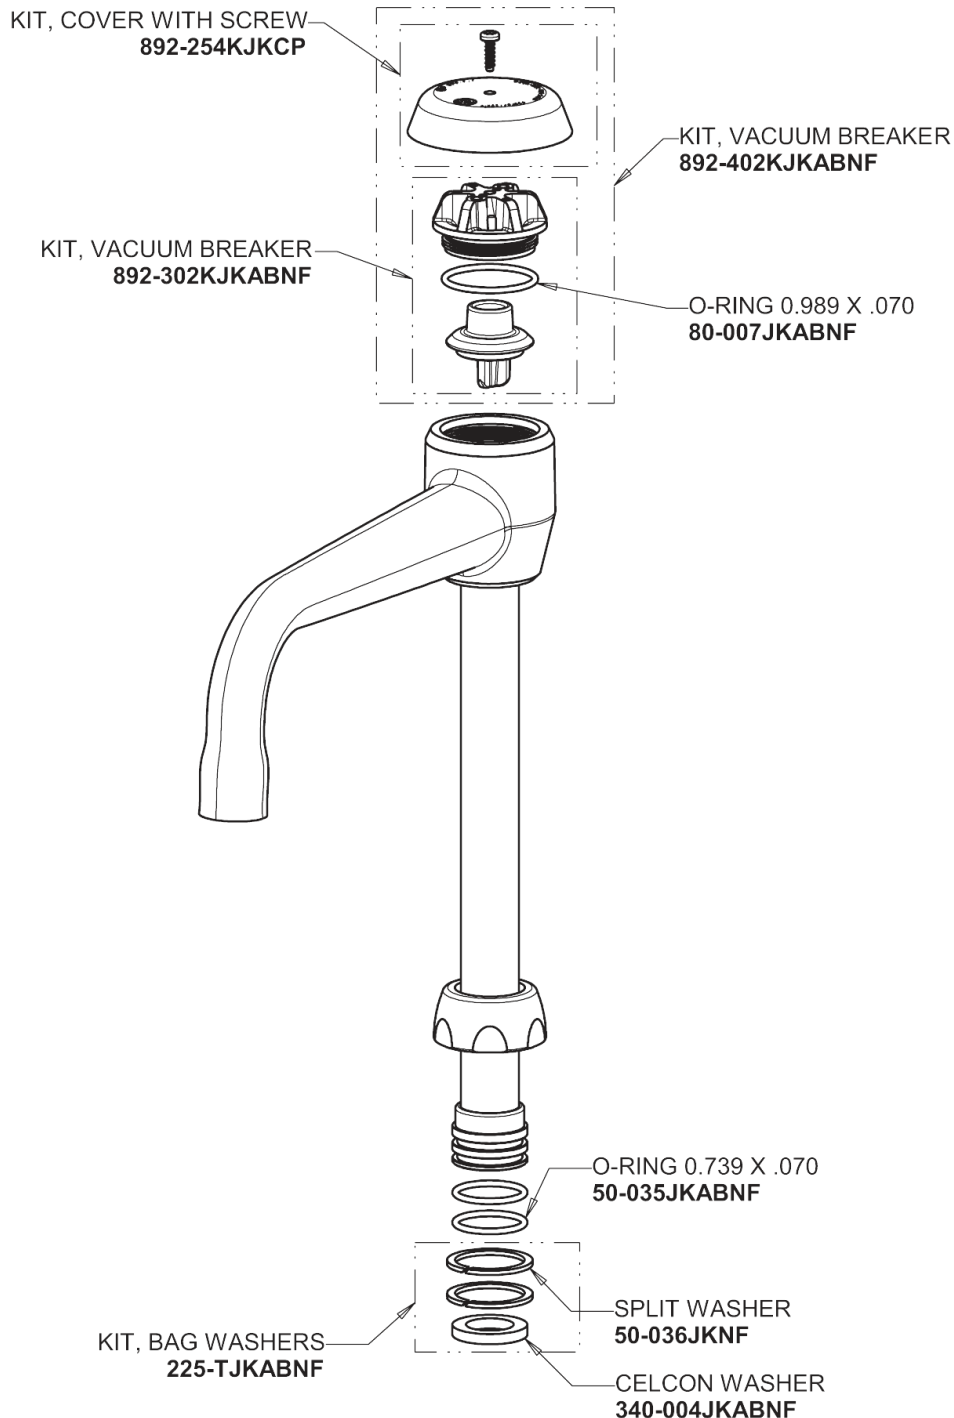

Repair Parts

201-GN2BVBE3M317AB

Concealed Hot and Cold Water Sink Faucet

a Geberit company

Base for 201 and 786 Models

Base Parts:

4" Wristblade Handle
 317-PRJKCP

Quaturn Compression Cartridge (pair)
 377-XTRHJKABNF (right)
 377-XTLHJKABNF (left)

201-GN2BVBE3M317AB

Concealed Hot and Cold Water Sink Faucet

**CHICAGO
FAUCETS** 

a Geberit company

6" Vacuum Breaker Swing Spout GN2BVBJKABCP

Softflo Aerator with Adapter E3-2JKABCP

For Technical Assistance: