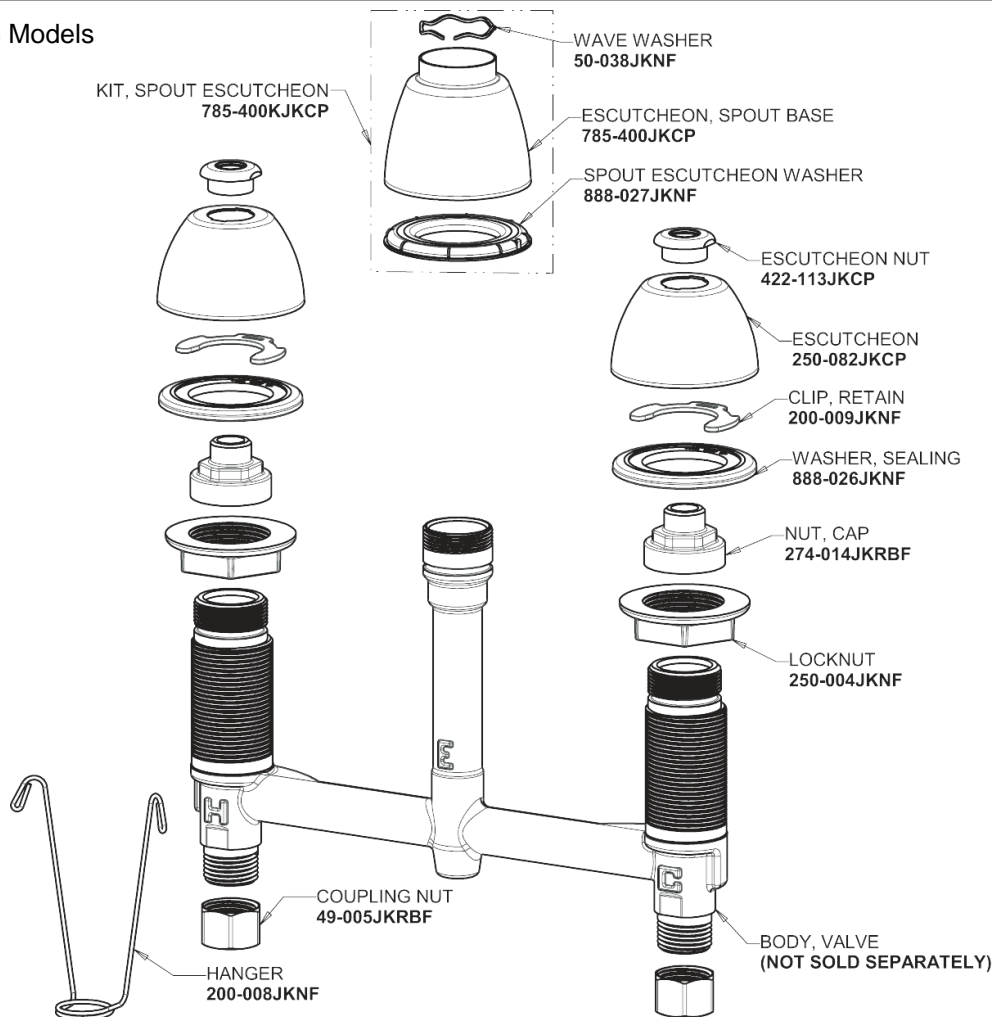

Repair Parts

201-GN2BVBE3M317AB

Concealed Hot and Cold Water Sink Faucet

a Geberit company

Base for 201 and 786 Models

Base Parts:

4" Wristblade Handle
 317-PRJKCP

Quaturn Compression Cartridge (pair)
 377-XTRHJKABNF (right)
 377-XTLHJKABNF (left)

201-GN2BVBE3M317AB

Concealed Hot and Cold Water Sink Faucet

**CHICAGO
FAUCETS** 

a Geberit company

6" Vacuum Breaker Swing Spout GN2BVBJKABCP

Softflo Aerator with Adapter E3-2JKABCP

For Technical Assistance: