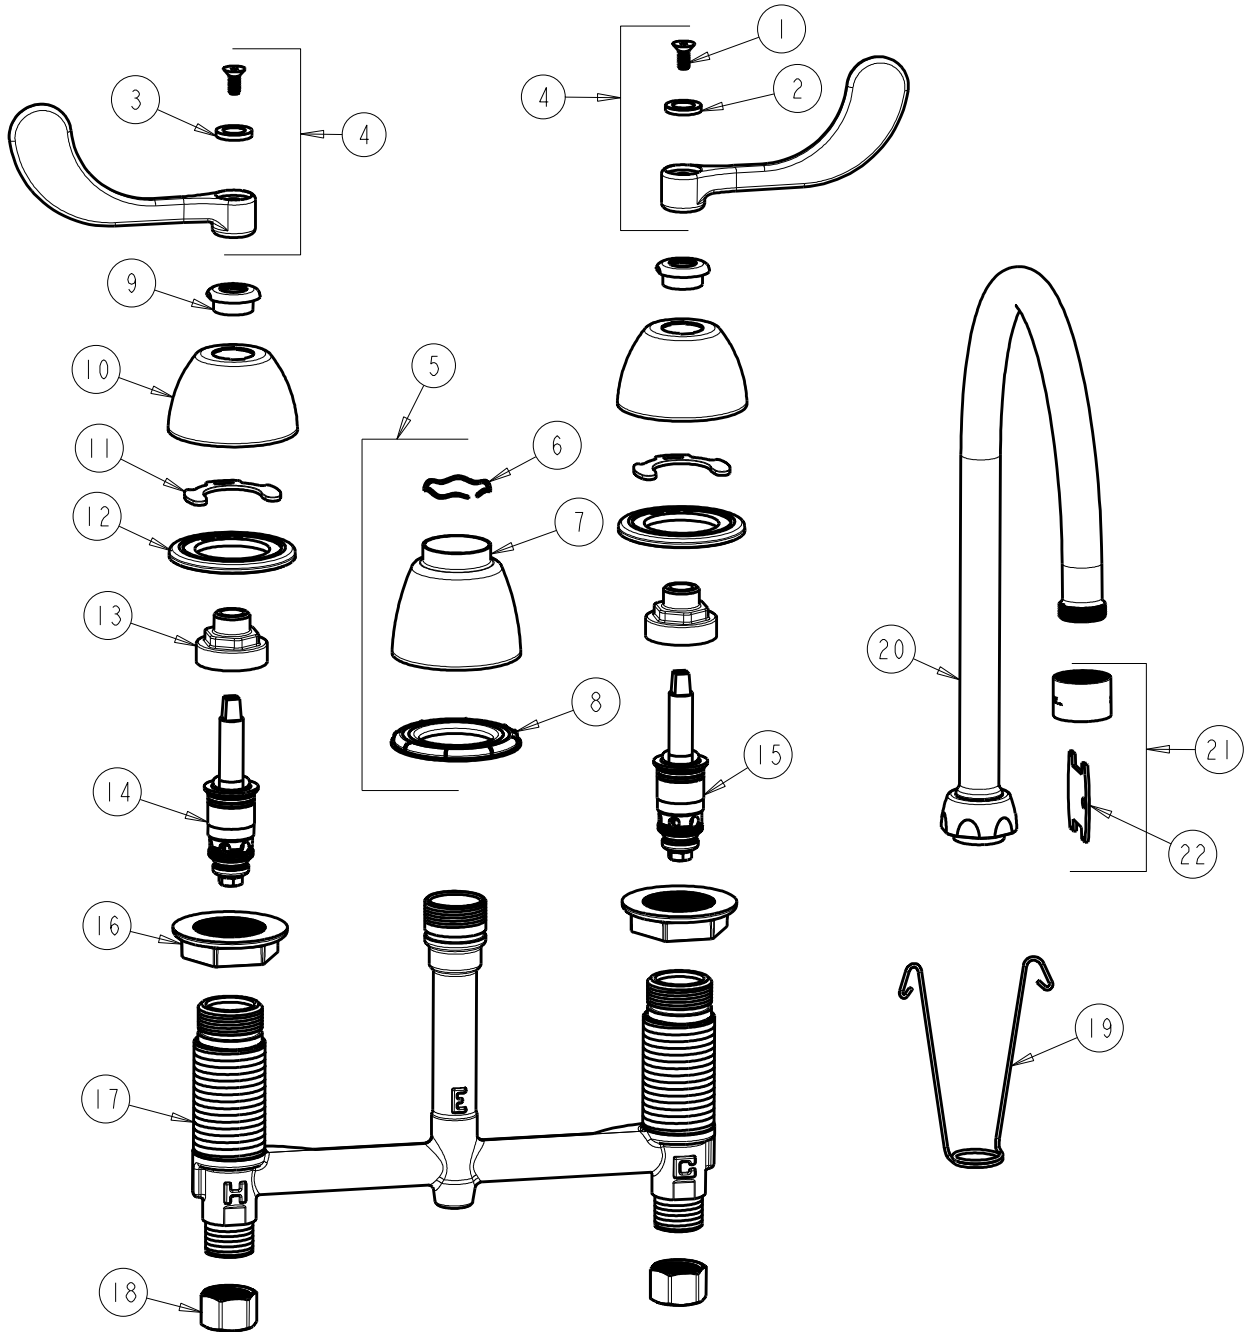

**REPAIR PARTS**

BY: SID DATE: 08-21-14  
CHK:  REV:

FITTING NO.

201-G8AE2805F317AB

SUBMITTED MODEL NO.

ITEM NO.

ITEM	PART NO.	DESCRIPTION	ITEM	PART NO.	DESCRIPTION
1	420-020JKNF	SCREW, 1/8 FLAT HEX HEAD X 1/2	12	888-026JKNF	WASHER, SEALING
2	633-123JKNF	INDEX BUTTON (BLUE)	13	274-014JKRBF	NUT, CAP
3	633-023JKNF	INDEX BUTTON (RED)	14	377-XTLHJKABNF	LH QUATURN CARTRIDGE
4	317-PRJKCP	HANDLE, 4" WRISTBLADE (PAIR)	15	377-XTRHJKABNF	RH QUATURN CARTRIDGE
5	785-400JKCP	KIT, SPOUT ESCUTCHEON	16	250-004JKNF	LOCKNUT
6	50-038JKNF	WAVE WASHER	17	-----	BODY, VALVE
7	785-400JKCP	ESCUTCHEON, SPOUT BASE	18	49-005JKRBF	COUPLING NUT
8	888-027JKNF	SPOUT ESCUTCHEON WASHER	19	200-008JKNF	HANGER
9	422-113JKCP	ESCUTCHEON NUT	20	GN8AJKABCP	SPOUT, GN 8" C-C
10	250-082JKCP	ESCUTCHEON	21	E2805-5JKABCP	OUTLET VP, SPRAY 0.5 GPM
11	200-009JKNF	CLIP, RETAIN	22	3-024JKRCF	KEY, VP