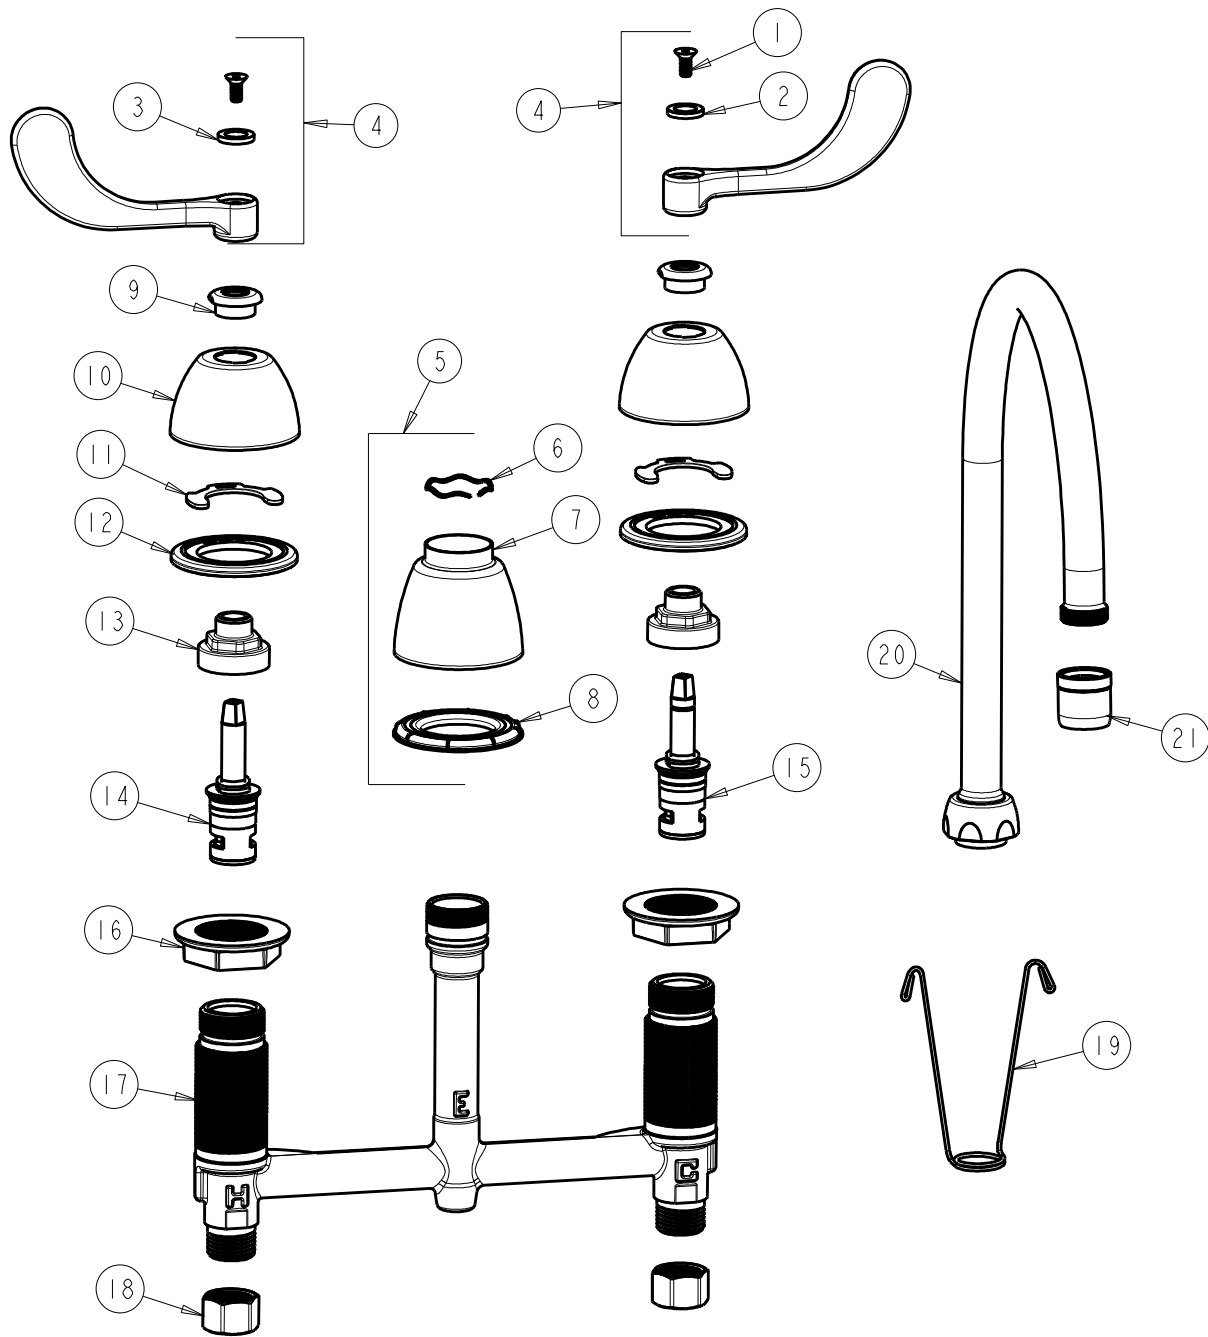

CHICAGO FAUCETS
a Geberit company

2100 South Clearwater Drive
Des Plaines, IL 60018
Phone: 847-803-5000
Fax: 847-803-5454
www.chicagofaucets.com

REPAIR PARTS

FITTING NO.

201-G8AE29-317XKAB

SUBMITTED MODEL NO.

ITEM NO.

BY: SID DATE: 06-16-16

CHK: *AR* REV:

FOR TECHNICAL ASSISTANCE
1-800-TEC-TRUE (1-800-832-8783)

ITEM	PART NO.	DESCRIPTION	ITEM	PART NO.	DESCRIPTION
1	420-020JKNF	SCREW, 1/8 FLAT HEX HEAD X 1/2	12	888-026JKNF	WASHER, SEALING
2	633-123JKNF	INDEX BUTTON (BLUE)	13	274-014JKRBF	NUT, CAP
3	633-023JKNF	INDEX BUTTON (RED)	14	377-XKLHJKABNF	LH CERAMIC CARTRIDGE 1/4
4	317-PRJKCP	HANDLE, 4" WRISTBLADE (PAIR)	15	377-XKRHJKABNF	RH CERAMIC CARTRIDGE 1/4
5	785-400JKCP	KIT, SPOUT ESCUTCHEON	16	250-004JKNF	LOCKNUT
6	50-038JKNF	WAVE WASHER	17	-----	BODY, VALVE
7	785-400JKCP	ESCUTCHEON, SPOUT BASE	18	49-005JKRBF	COUPLING NUT
8	888-027JKNF	SPOUT ESCUTCHEON WASHER	19	200-008JKNF	HANGER
9	422-113JKCP	ESCUTCHEON NUT	20	GN8AJKABCP	SPOUT, GN 8" C-C
10	250-082JKCP	ESCUTCHEON	21	E29JKABCP	OUTLET, LAMINAR 2.2 GPM
11	200-009JKNF	CLIP, RETAIN			