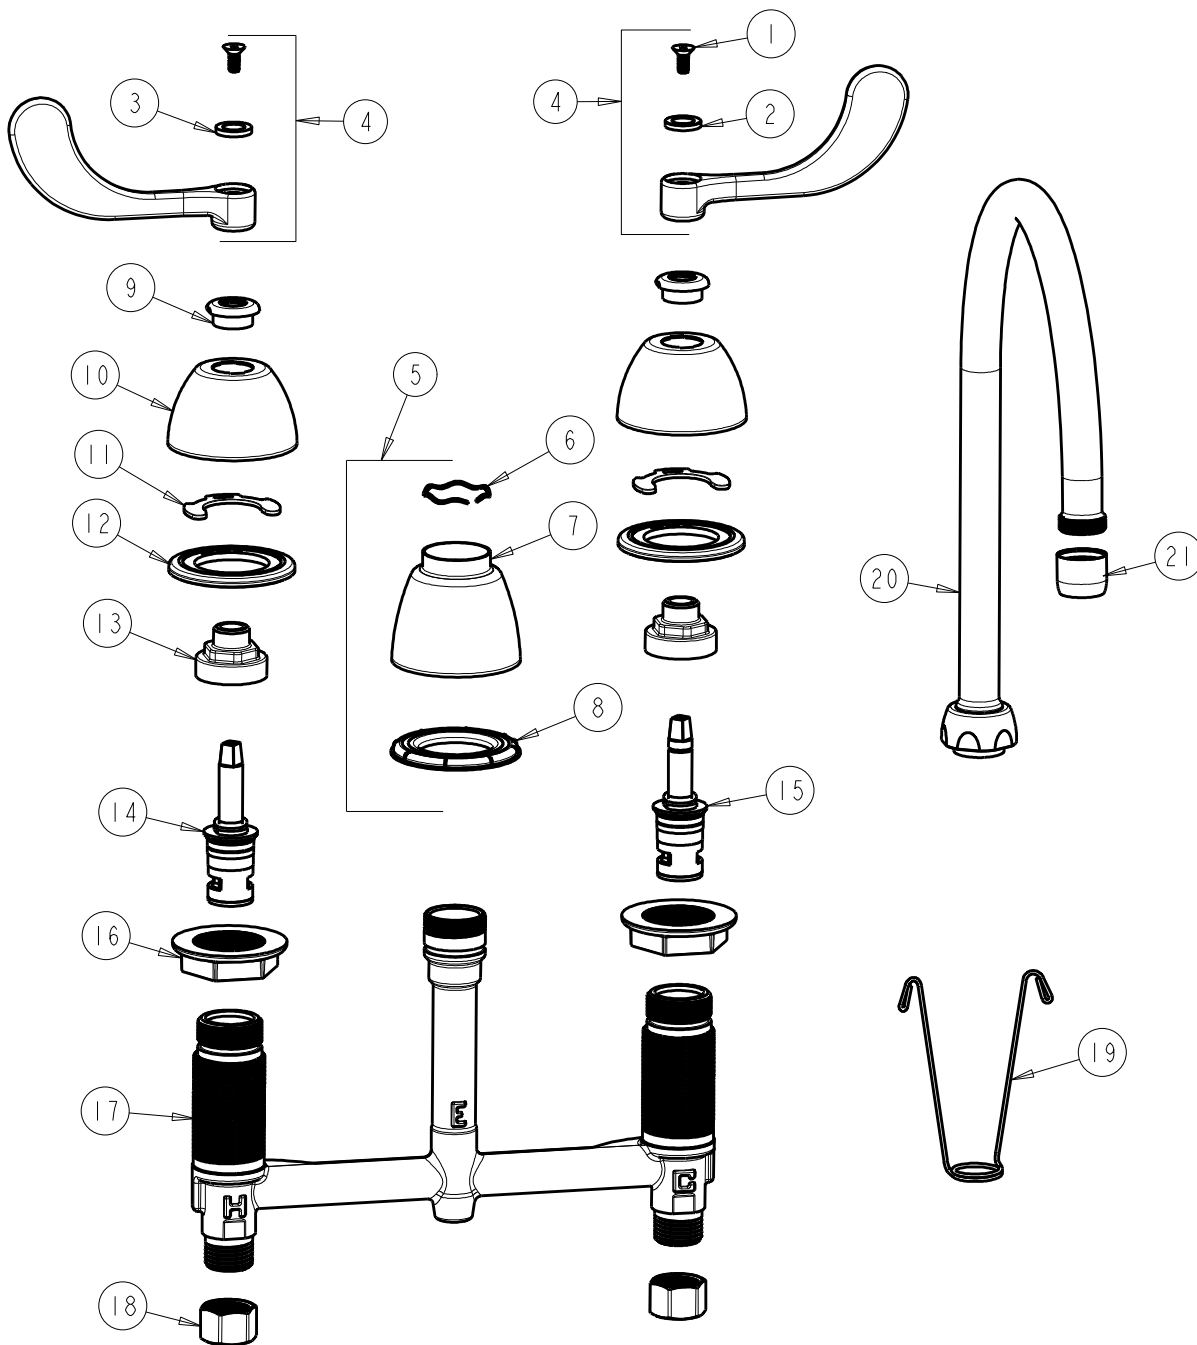

CHICAGO FAUCETS
a Geberit company

2100 South Clearwater Drive
Des Plaines, IL 60018
Phone: 847-803-5000
Fax: 847-803-5454
www.chicagofaucets.com

REPAIR PARTS

FITTING NO.

201-G8AE35-317XKAB

SUBMITTED MODEL NO.

BY: JAR DATE: 09-12-16

CHK: *JAR* REV:

ITEM NO.

FOR TECHNICAL ASSISTANCE
1-800-TEC-TRUE (1-800-832-8783)

ITEM	PART NO.	DESCRIPTION	ITEM	PART NO.	DESCRIPTION
1	420-020JKNF	SCREW, 1/8 FLAT HEX HEAD X 1/2	12	888-026JKNF	WASHER, SEALING
2	633-123JKNF	INDEX BUTTON (BLUE)	13	274-014JKRBF	NUT, CAP
3	633-023JKNF	INDEX BUTTON (RED)	14	377-XKLHJKABNF	LH CERAMIC CARTRIDGE 1/4
4	317-PRJKCP	HANDLE, 4" WRISTBLADE (PAIR)	15	377-XKRHJKABNF	RH CERAMIC CARTRIDGE 1/4
5	785-400JKCP	KIT, SPOUT ESCUTCHEON	16	250-004JKNF	LOCKNUT
6	50-038JKNF	WAVE WASHER	17	-----	BODY, VALVE
7	785-400JKCP	ESCUTCHEON, SPOUT BASE	18	49-005JKRBF	COUPLING NUT
8	888-027JKNF	SPOUT ESCUTCHEON WASHER	19	200-008JKNF	HANGER
9	422-113JKCP	ESCUTCHEON NUT	20	GN8AJKABCP	SPOUT, GN 8" C-C
10	250-082JKCP	ESCUTCHEON	21	E35JKABCP	OUTLET, AERATOR 1.5 GPM
11	200-009JKNF	CLIP, RETAIN			