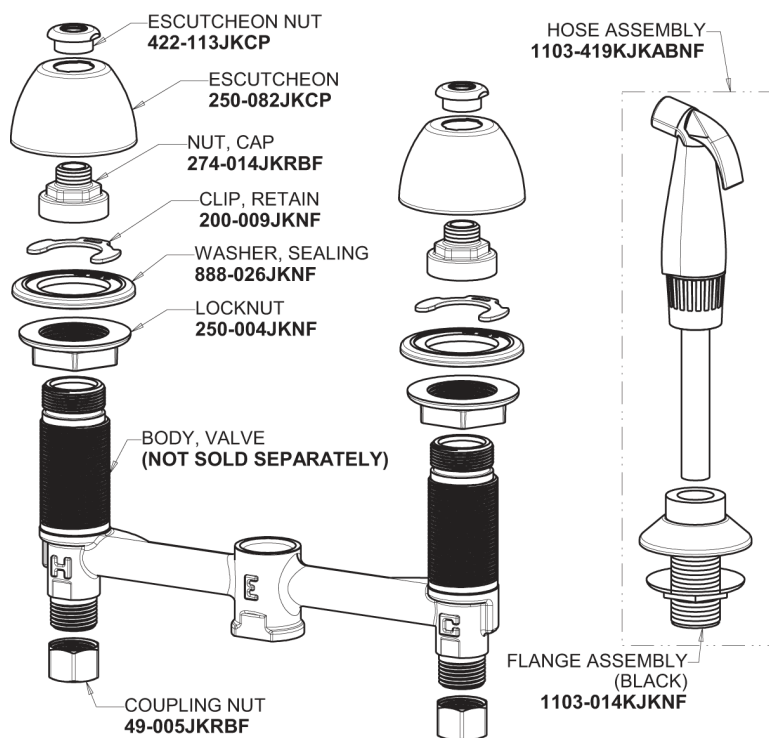

# Repair Parts

200-AGN8AE3ABCP

Concealed Hot and Cold Water Sink Faucet with Side Spray

**CHICAGO  
FAUCETS**

a Geberit company

## Base Parts:

## 8" Rigid / Swing Gooseneck Spout GN8AJKABCP

# Repair Parts

200-AGN8AE3ABCP

Concealed Hot and Cold Water Sink Faucet with Side Spray

**CHICAGO  
FAUCETS** 

a Geberit company

785-502KJKCP

2-3/8" Lever Handle  
369-PRJKCP

2.2 GPM (8.3 L/min) Aerator  
E3JKABCP