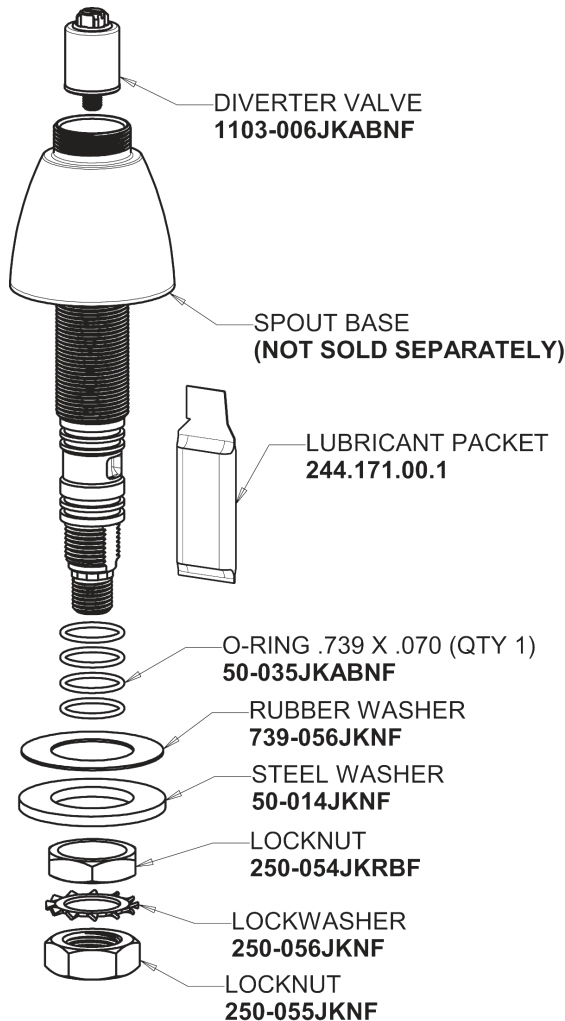

# Repair Parts

200-AGN8AE3ABCP

Concealed Hot and Cold Water Sink Faucet with Side Spray

**CHICAGO  
FAUCETS** 

a Geberit company

785-502KJKCP

2-3/8" Lever Handle  
369-PRJKCP

2.2 GPM (8.3 L/min) Aerator  
E3JKABCP