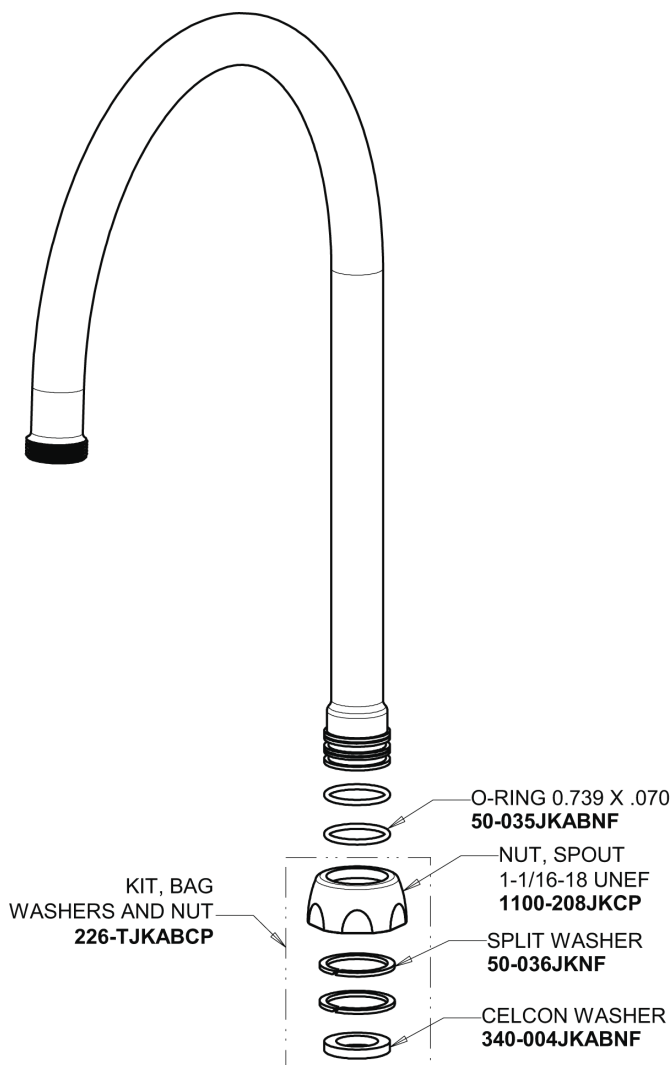

# Repair Parts

200-AGN8AE3ABCP

Concealed Hot and Cold Water Sink Faucet with Side Spray

**CHICAGO  
FAUCETS**

a Geberit company

## Base Parts:

## 8" Rigid / Swing Gooseneck Spout GN8AJKABCP

# Repair Parts

200-AGN8AE3ABCP

Concealed Hot and Cold Water Sink Faucet with Side Spray

**CHICAGO  
FAUCETS** 

a Geberit company

785-502KJKCP

2-3/8" Lever Handle  
369-PRJKCP

2.2 GPM (8.3 L/min) Aerator  
E3JKABCP