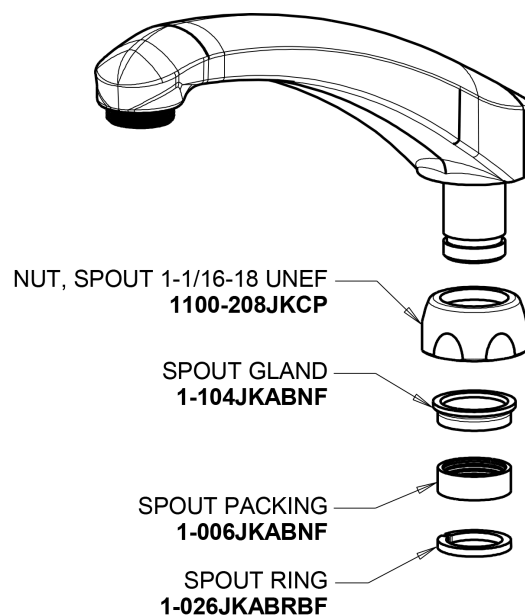

Repair Parts

200-AL8-1000ABCP

Concealed Sink Hot and Cold Water Faucet with Side Spray

**CHICAGO
FAUCETS**

a Geberit company

Base Parts:

8" L Type Swing Spout L8LEOJKAB

For Technical Assistance:

Concealed Sink Hot and Cold Water Faucet with Side Spray

**CHICAGO
FAUCETS** 

a Geberit company

785-502KJKCP

2.2 GPM (8.3 L/min) Aerator
E3JKABCP

2" Vandal Proof Canopy Single Wing Handle
1000-PRJKCP

Quatern Compression Cartridge (pair)
1-099XTJKABNF (right)
1-100XTJKABNF (left)