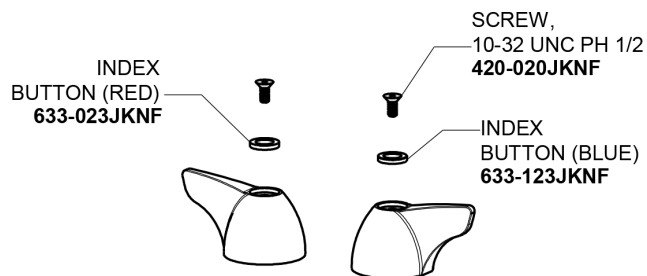

Repair Parts

200-AL8-1000ABCP

Concealed Sink Hot and Cold Water Faucet with Side Spray

**CHICAGO
FAUCETS**

a Geberit company

Base Parts:

8" L Type Swing Spout L8LEOJKAB

For Technical Assistance:

Concealed Sink Hot and Cold Water Faucet with Side Spray

**CHICAGO
FAUCETS** 

a Geberit company

785-502KJKCP

2.2 GPM (8.3 L/min) Aerator
E3JKABCP

2" Vandal Proof Canopy Single Wing Handle
1000-PRJKCP

Quatern Compression Cartridge (pair)
1-099XTJKABNF (right)
1-100XTJKABNF (left)