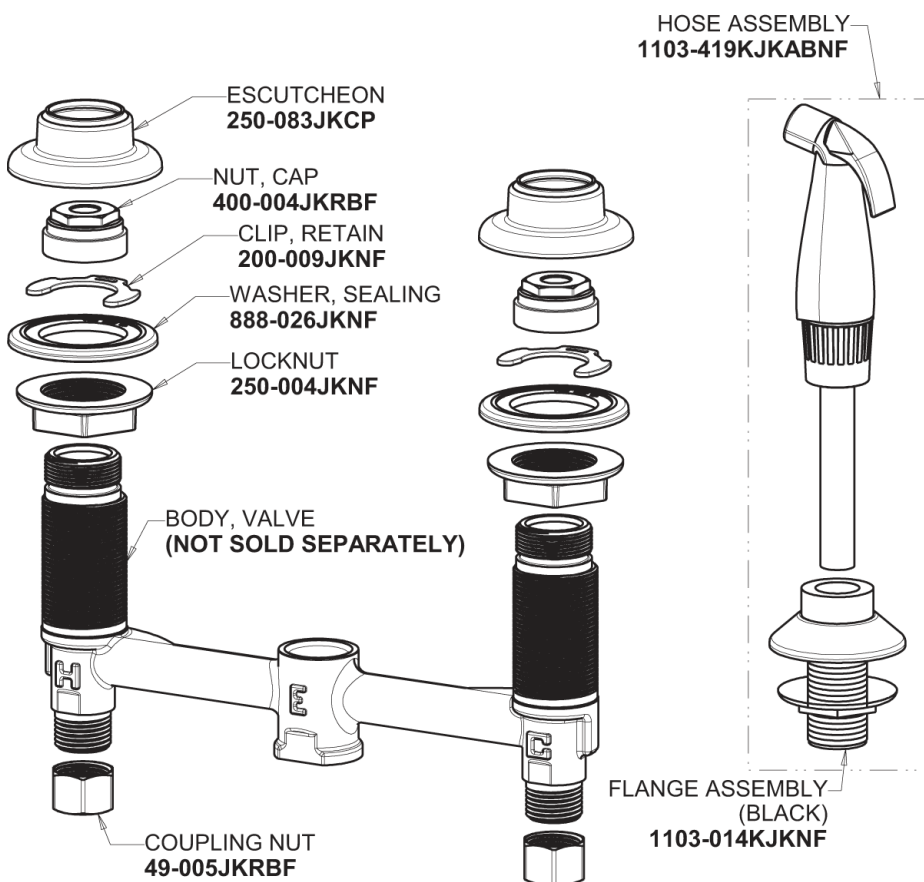

Repair Parts

200-AL8-1000ABCP

Concealed Sink Hot and Cold Water Faucet with Side Spray

**CHICAGO
FAUCETS**

a Geberit company

Base Parts:

8" L Type Swing Spout L8LEOJKAB

For Technical Assistance:

Concealed Sink Hot and Cold Water Faucet with Side Spray

**CHICAGO
FAUCETS** 

a Geberit company

785-502KJKCP

2.2 GPM (8.3 L/min) Aerator
E3JKABCP

2" Vandal Proof Canopy Single Wing Handle
1000-PRJKCP

Quatern Compression Cartridge (pair)
1-099XTJKABNF (right)
1-100XTJKABNF (left)