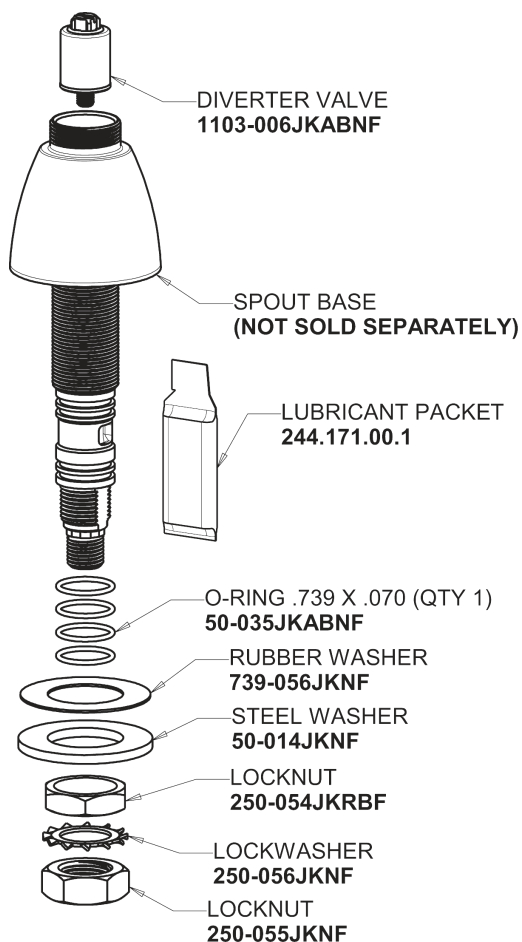

Repair Parts

200-AL8-1000ABCP

Concealed Sink Hot and Cold Water Faucet with Side Spray

**CHICAGO
FAUCETS**

a Geberit company

Base Parts:

8" L Type Swing Spout L8LEOJKAB

For Technical Assistance:

Concealed Sink Hot and Cold Water Faucet with Side Spray

**CHICAGO
FAUCETS** 

a Geberit company

785-502KJKCP

2.2 GPM (8.3 L/min) Aerator
E3JKABCP

2" Vandal Proof Canopy Single Wing Handle
1000-PRJKCP

Quatern Compression Cartridge (pair)
1-099XTJKABNF (right)
1-100XTJKABNF (left)