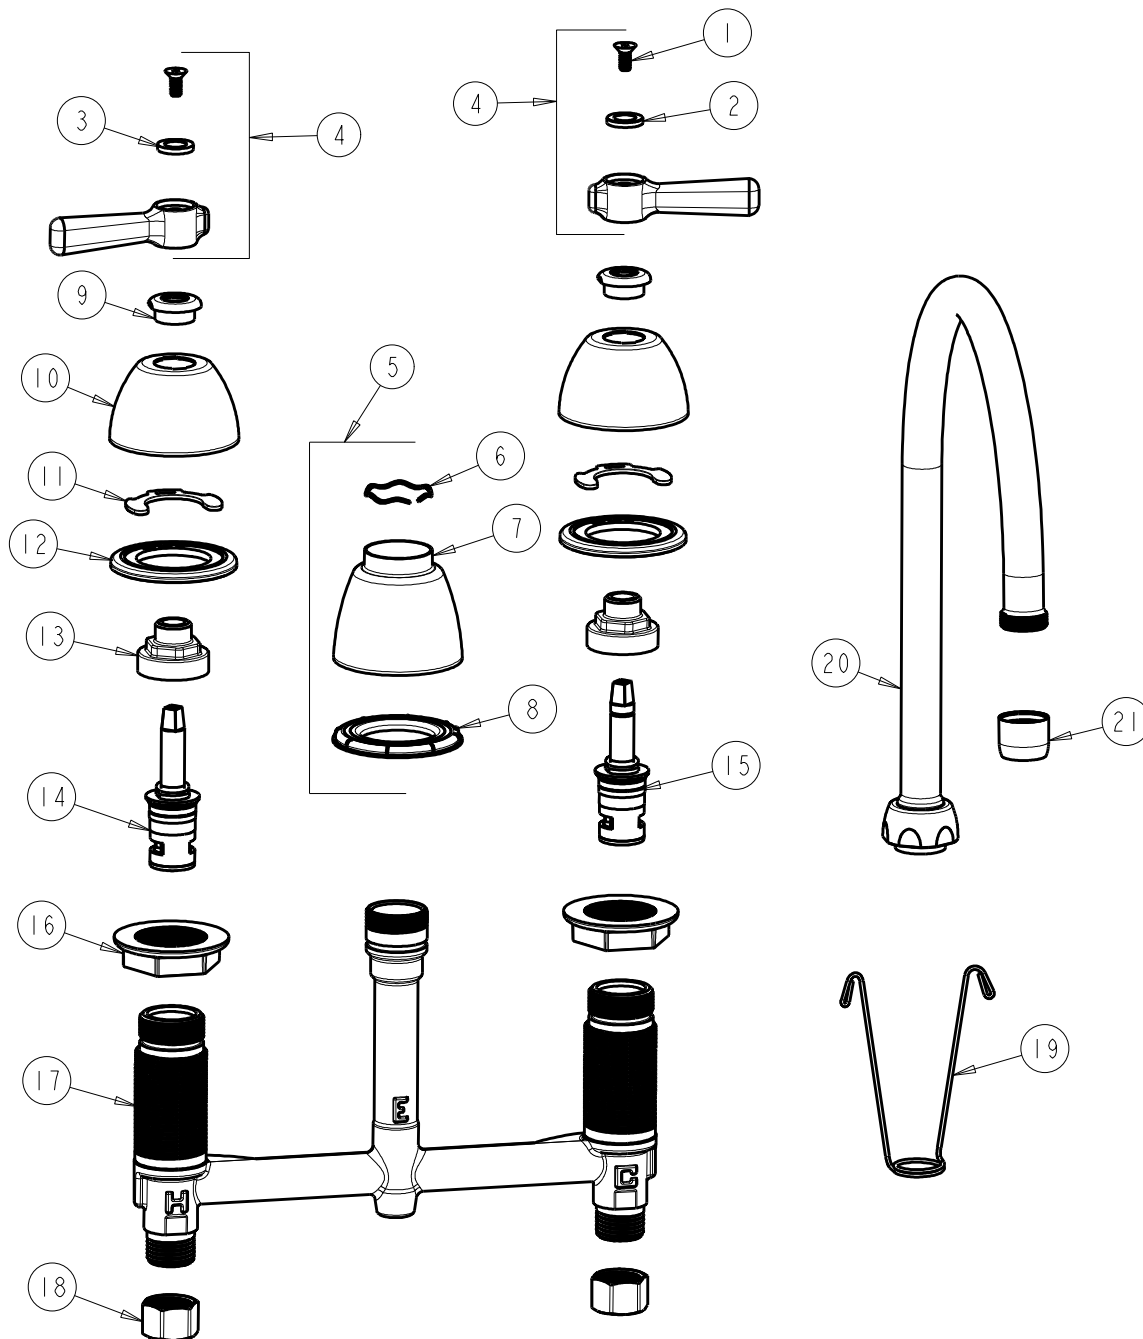

CHICAGO FAUCETS
a Geberit company

2100 South Clearwater Drive
Des Plaines, IL 60018
Phone: 847-803-5000
Fax: 847-803-5454
www.chicagofaucets.com

REPAIR PARTS

FITTING NO.

201-AGN8AE3XKABCP

SUBMITTED MODEL NO.

BY: SID DATE: 08-14-15

CHK: *AK* REV:

ITEM NO.

FOR TECHNICAL ASSISTANCE
1-800-TEC-TRUE (1-800-832-8783)

ITEM	PART NO.	DESCRIPTION	ITEM	PART NO.	DESCRIPTION
1	420-020JKNF	SCREW, 1/8 FLAT HEX HEAD X 1/2	12	888-026JKNF	WASHER, SEALING
2	633-123JKNF	INDEX BUTTON (BLUE)	13	274-014JKRBF	NUT, CAP
3	633-023JKNF	INDEX BUTTON (RED)	14	377-XKLHJKABNF	LH CERAMIC CARTRIDGE 1/4
4	369-PRJKCP	HANDLE, 2-3/8" LEVER (PAIR)	15	377-XKRHJKABNF	RH CERAMIC CARTRIDGE 1/4
5	785-400JKKCP	KIT, SPOUT ESCUTCHEON	16	250-004JKNF	LOCKNUT
6	50-038JKNF	WAVE WASHER	17	-----	BODY, VALVE
7	785-400JKCP	ESCUTCHEON, SPOUT BASE	18	49-005JKRBF	COUPLING NUT
8	888-027JKNF	SPOUT ESCUTCHEON WASHER	19	200-008JKNF	HANGER
9	422-113JKCP	ESCUTCHEON NUT	20	GN8AJKABCP	SPOUT, GN 8" C-C
10	250-082JKCP	ESCUTCHEON	21	E3JKABCP	OUTLET, AERATOR 2.2 GPM
11	200-009JKNF	CLIP, RETAIN			