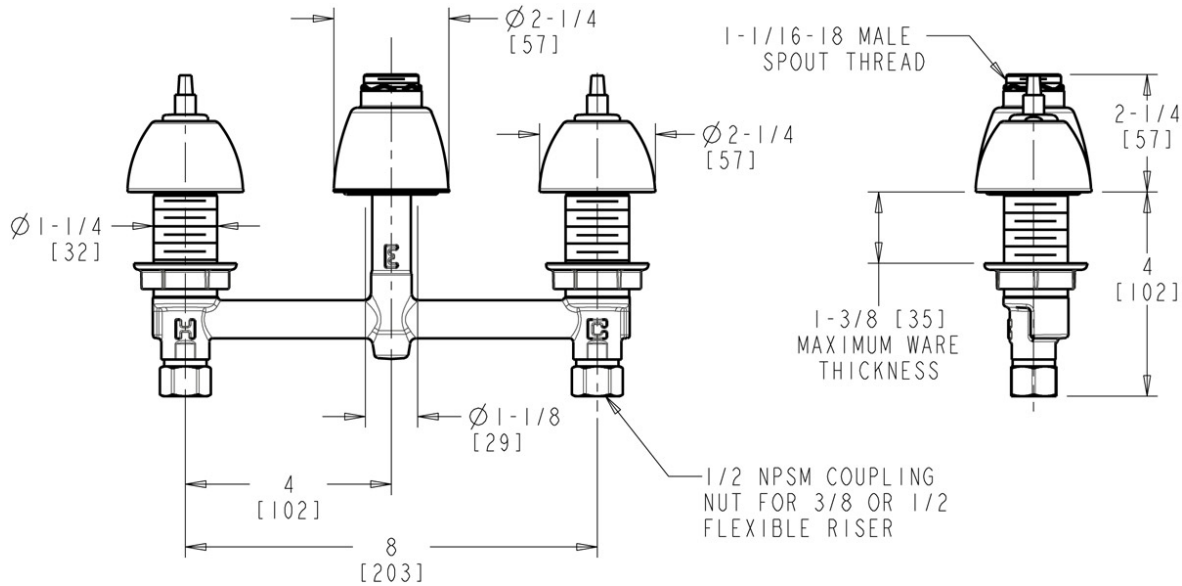

MECHANICAL FAUCETS

201-ALESHAB

Manual Sink Faucets

a Geberit company

Product Type

Deck Mounted 8" Fixed Centers Concealed Hot and Cold Water Sink Faucet

Features & Specifications

- 8" Fixed Centers
- Quatern Compression Operating Cartridges
- 1/2" NPSM Supply Inlets and Coupling Nut for 3/8" or 1/2" Flexible Riser
- ECAST® design provides durable construction with total lead content equal to or less than 0.25% by weighted average
- CFNow! Item Ships in 3 Days

2100 South Clearwater Drive
Des Plaines, IL
P: 847/803-5000
F: 847/803-5454
Technical: 800/TEC-TRUE
www.chicagofaucets.com

Architect/Engineer Specification

Chicago Faucets No. 201-ALESHAB, Sink Faucet for hot and cold water, concealed deck-mount with 8" fixed centers, chrome plated. Quatum™ rebuildable compression cartridge, opens and closes 90°, closes with water pressure, features square, tapered stem. 1/2" NPSM supply inlets and coupling nut for 3/8" or 1/2" flexible riser. ECAST® construction with less than 0.25% lead content by weighted average.