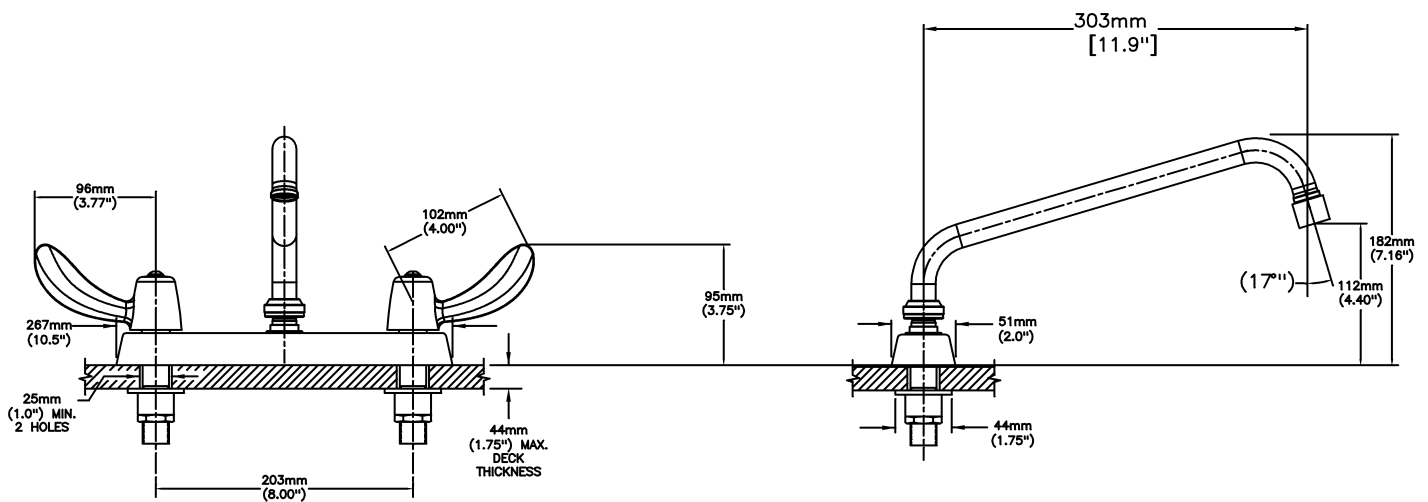

#### SPECIFICATION:

- Heavy Duty Cast Brass sink faucet
- 203 mm (8") centers
- Two handle
- Polished chrome plated finish
- Metal hold-down package
- CER-TECK® ceramic structures
- Spout: S7 - 279mm (11") Tubular Swing Spout(S7)
- Outlet#: 3 - Vandal Resistant Aerator Outlet- 1.5 GPM (5.7 L/min) Flow Rate at 60 psi- pressure compensating
- Handle#: 2 - 102 mm (4") Hooded Blade Handles-ADA compliant-Metal-Color indexed-Vandal resistant screws

#### OPERATION:

- Not Available

***(Dimensional drawing on following page)***

Delta reserves the right (1) to make changes to specifications and materials, and (2) to change or discontinue models, both without notice or obligation. Dimensions are for reference. Measurement may vary plus or minus 6mm(0.25"). Mounting locations are suggested only. Check with local codes for requirements in your area. This spec was produced May 20, 2021.

INLET FOR 3/8" OR 1/2" FLEXIBLE RISER  
OR 1/2-14 NPSM COUPLING NUT (NOT SUPPLIED)

Delta reserves the right (1) to make changes to specifications and materials, and (2) to change or discontinue models, both without notice or obligation. Dimensions are for reference. Measurement may vary plus or minus 6mm(0.25"). Mounting locations are suggested only. Check with local codes for requirements in your area. This spec was produced May 20, 2021.