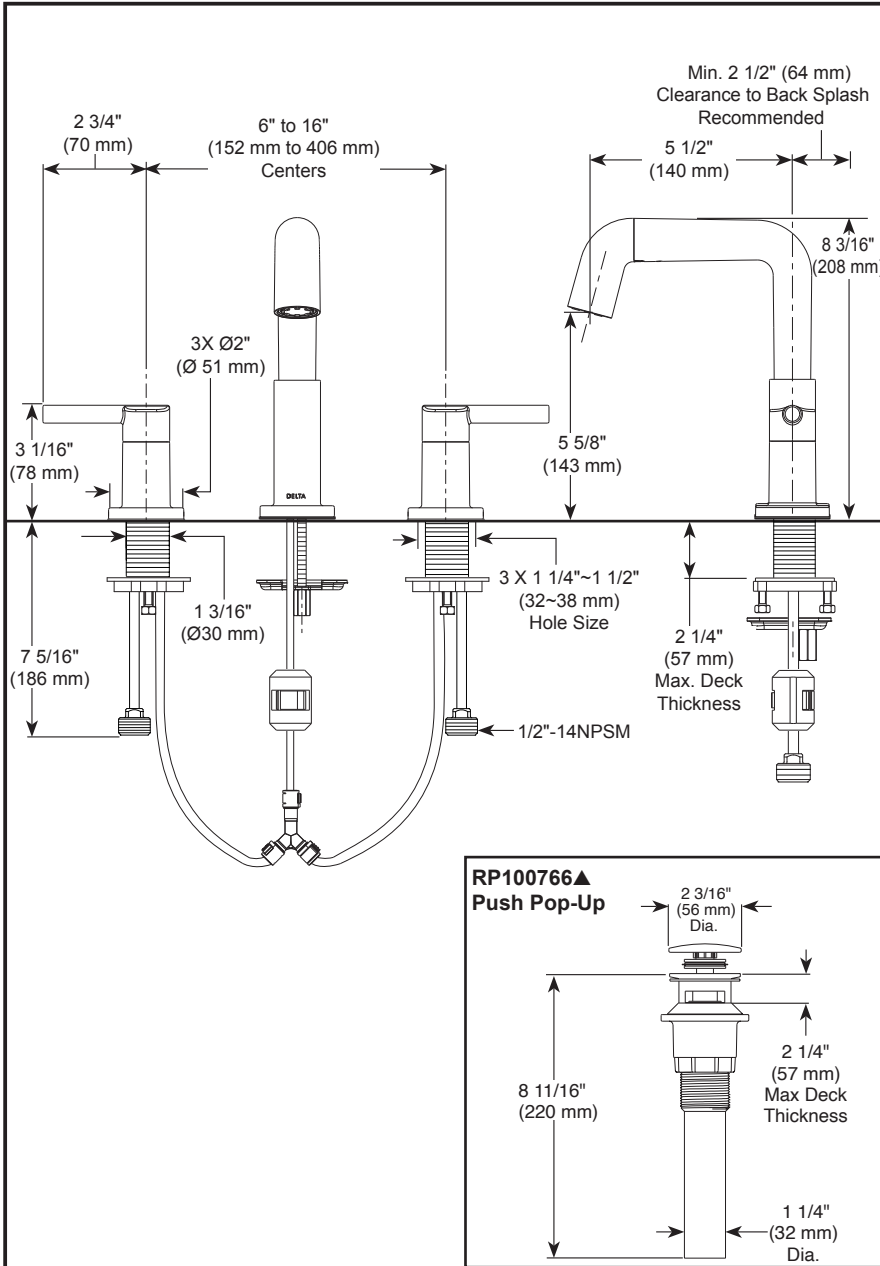

see what Delta can do™

BATHROOM FAUCET

- Nicoli® Collection
- Two Handle Widespread Deck Mount Pull-Down

STANDARD SPECIFICATIONS:

- Max. flow rate 1.2 gpm @ 60 psi, 4.5 L/min @ 414 kPa
- Three hole mount
- Hot and cold stems are interchangeable
- 1/4 turn handle stops
- 1/2"-14 NPSM adapters
- Control mechanism is a rotating cylinder type with stainless steel plate and 90° rotation, with replaceable non-metallic seats
- Dual integral check valves
- Model has plastic push pop-up with overflow
- Note: Standard mounting deck thickness can be extended by 1" (25mm) with RP10612

COMPLIES WITH:

- ASME A112.18.1 / CSA B125.1
- ASME A112.18.2 / CSA B125.2
- ♿ Indicates compliance to ICC / ANSI A117.1 - Valve control only
- EPA WaterSense®

▲ Designate proper finish suffix

Delta reserves the right (1) to make changes in specifications and materials, and (2) to change or discontinue models, both without notice or obligation. Dimensions are for reference only. See current full-line price book or www.deltafaucet.com for finish options and product availability.