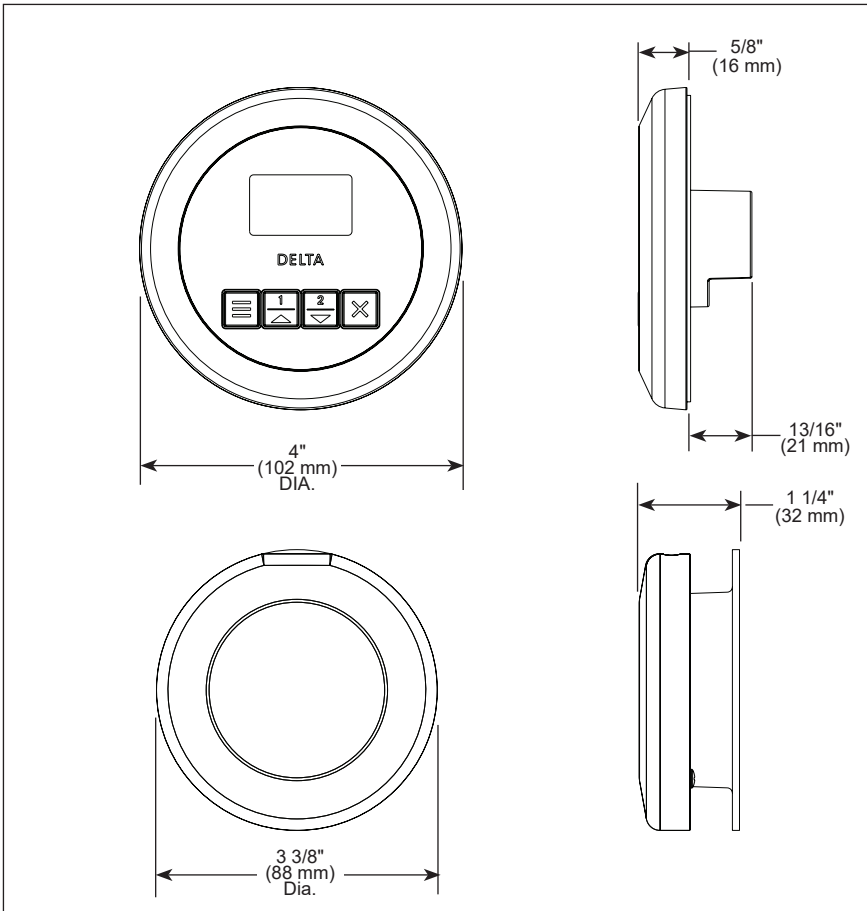

STEAMHEAD STANDARD SPECIFICATIONS:

- Includes 3/4" NPT female thread for connection to steam line
- Steam line should protrude 1/4" to 1/2" from finished surface
- Steam head should be mounted 12" - 18" above the finished floor or 6" above the rim of the tub. The mounting location must also not be directly beneath the control and should be as far from the seating area as possible.
- Includes silicone cover
- Essential oil reserve on top of steam head

WARRANTY

- Steam Generators – Lifetime limited warranty; or for commercial purchasers (including for steam bath generators with model numbers beginning with 5COM, which are intended solely for heavy commercial use), one (1) year from the date the product is received by the original purchaser or their authorized representative (installation contractor, etc.).
- Electronic Parts for Steam Bath Generators, Controls, Spa Options and Accessories – two (2) years from the date the product is received by the original consumer purchaser or their authorized representative (installation contractor, etc.); or for commercial purchasers, one (1) year from the date the product is received by the original purchaser or their authorized representative (installation contractor, etc.).
- Please go to www.deltafaucet.com for the complete details of our limited warranty.

▲ Designate Proper Finish Suffix

Delta reserves the right (1) to make changes in specifications and materials, and (2) to change or discontinue models, both without notice or obligation. Dimensions are for reference only. See current full-line price book or www.deltafaucet.com for finish options and product availability.

DSP-S-5CH-250R Rev. B

Delta Faucet Company

55 E. 111th Street, Carmel, IN 46280
350 South Edgeware Road, St. Thomas, ON N5P 4L1
© 2024 Delta Faucet Company