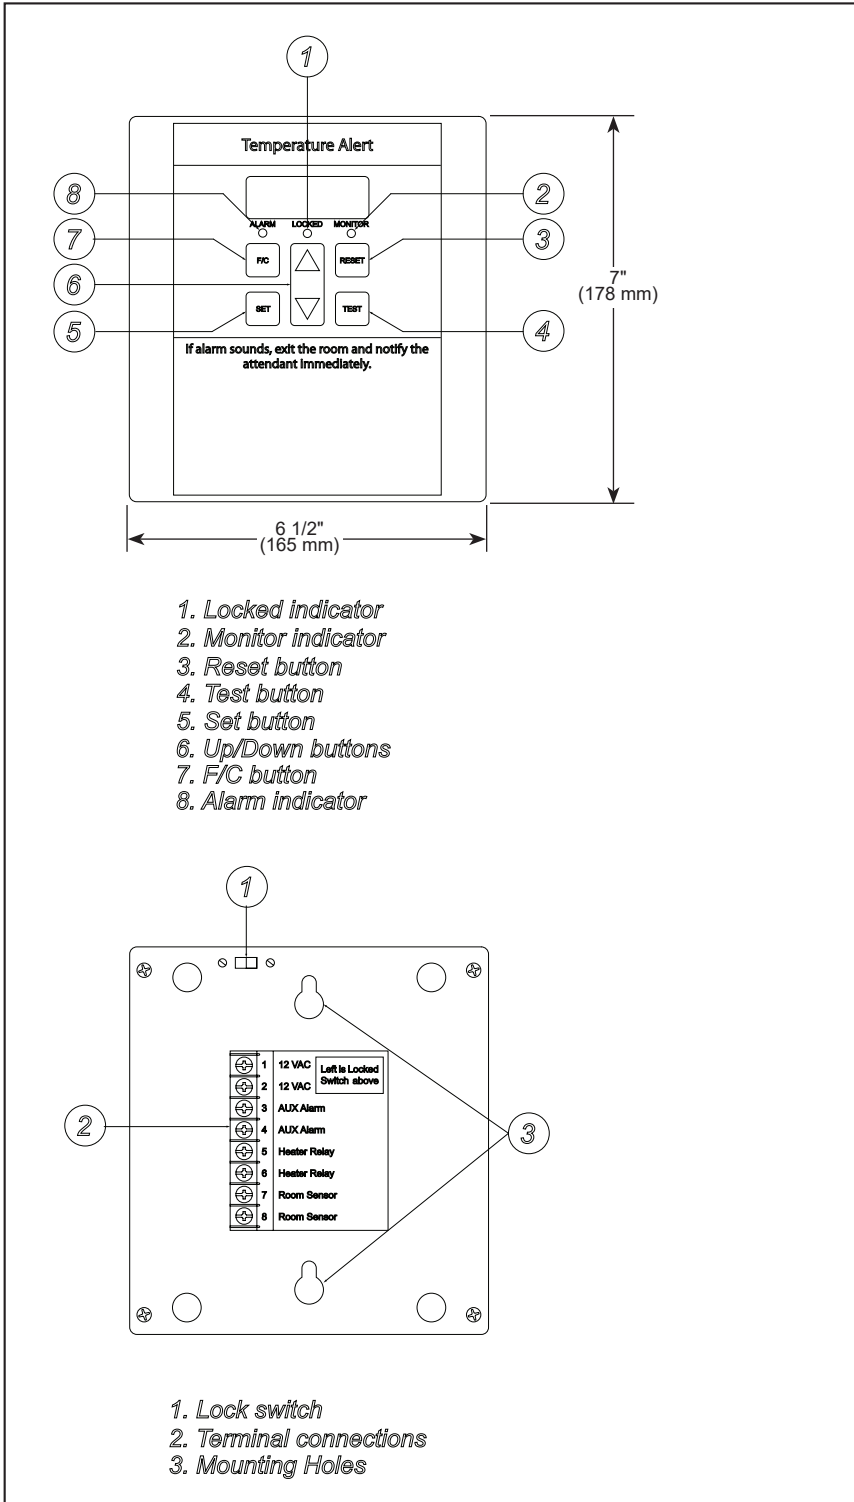

WARRANTY

- Steam Generators – Lifetime limited warranty; or for commercial purchasers (including for steam bath generators with model numbers beginning with 5COM, which are intended solely for heavy commercial use), one (1) year from the date the product is received by the original purchaser or their authorized representative (installation contractor, etc.).
- Electronic Parts for Steam Bath Generators, Controls, Spa Options and Accessories – two (2) years from the date the product is received by the original consumer purchaser or their authorized representative (installation contractor, etc.); or for commercial purchasers, one (1) year from the date the product is received by the original purchaser or their authorized representative (installation contractor, etc.).
- Please go to www.deltafaucet.com for the complete details of our limited warranty.