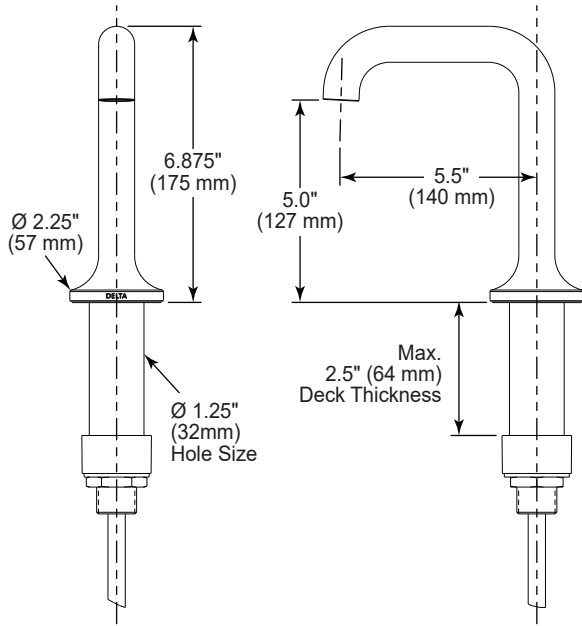

Masco Canada Limited
350 South Edgeware Rd, St Thomas, Ontario, Canada N5P 4L1
1-800-387-8277

811DPA20-SS

This spec was produced on June 04, 2024.

811DPA20-SS

**Single Hole Faucet
without Black Spacer**

**Single Hole Faucet
with Black Spacer**