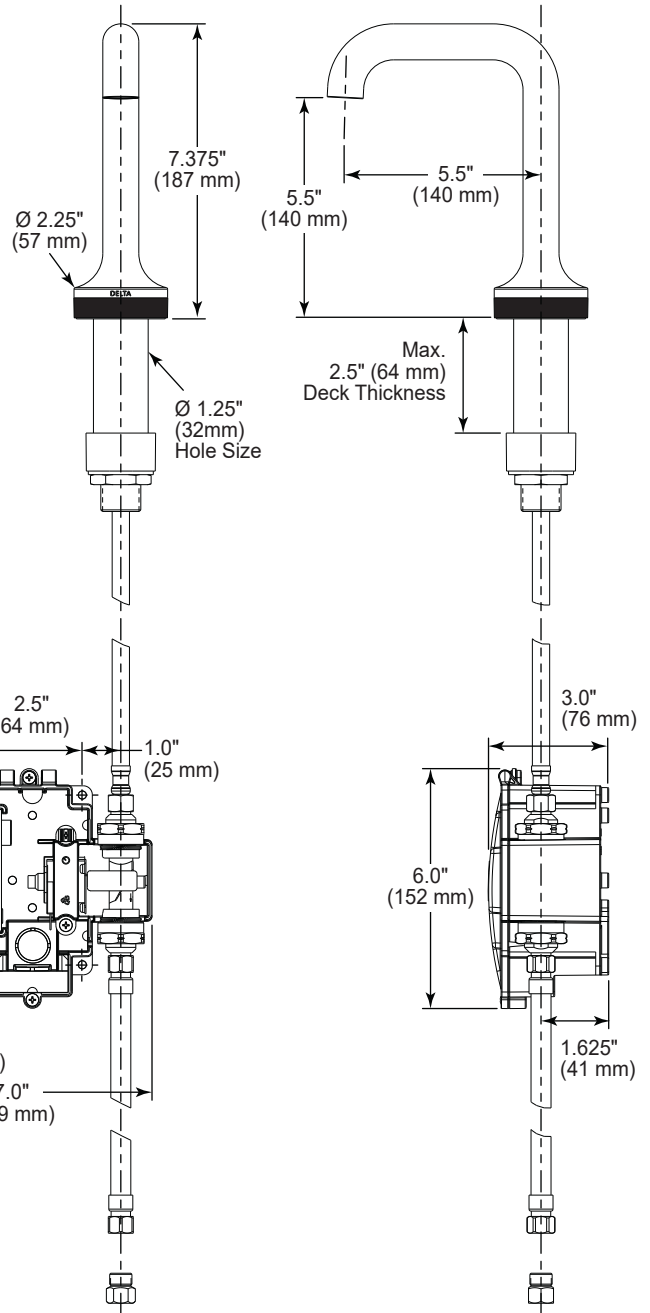

Masco Canada Limited
350 South Edgeware Rd, St Thomas, Ontario, Canada N5P 4L1
1-800-387-8277

811DPA20-SS

This spec was produced on June 04, 2024.

811DPA20-SS

**Single Hole Faucet
without Black Spacer**

**Single Hole Faucet
with Black Spacer**

NOTICE Dimensions are for reference only. Measurements may vary $\pm 0.25"$ (6 mm).

Max. flow rates are at 60 psi (414 kPa).

WaterSense® is a registered trademark of the U.S. Environmental Protection Agency.