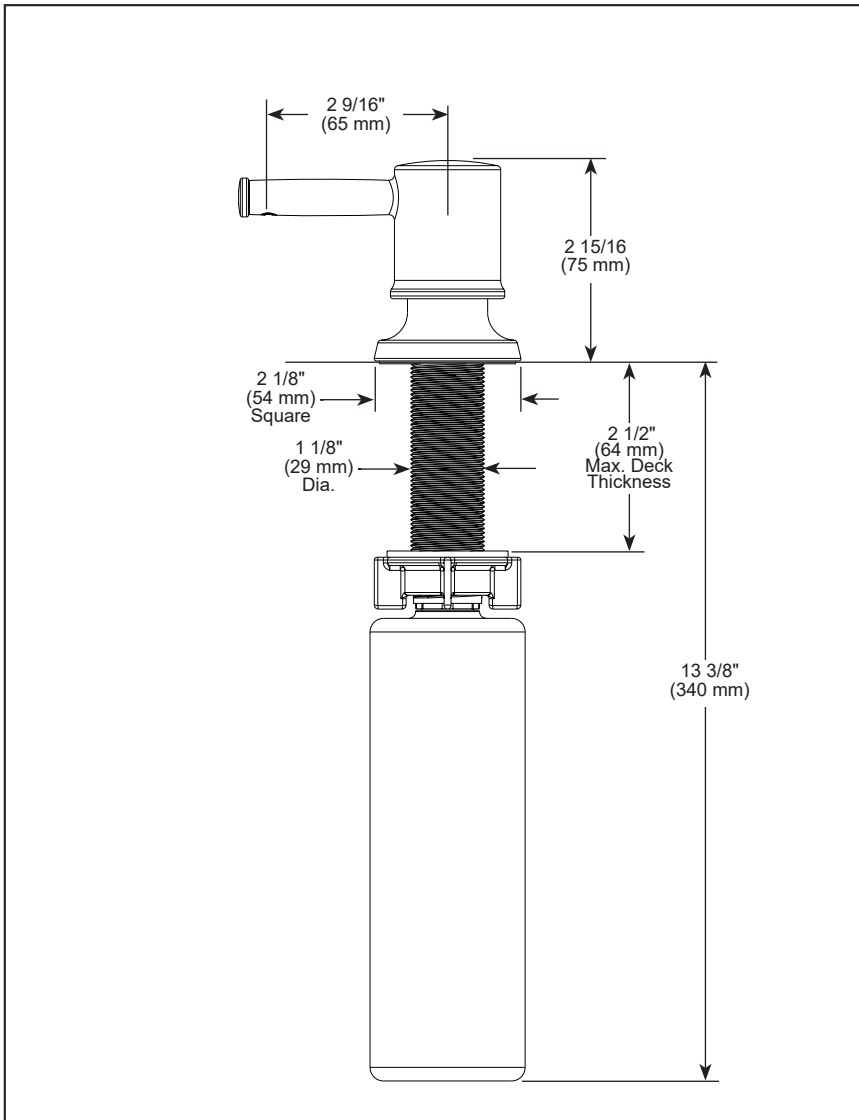

see what Delta can do™

SOAP DISPENSER

■ Renaldi™ Collection

STANDARD SPECIFICATIONS:

- 13 oz bottle
- Refillable from above the deck
- Fits hole size 1 3/8" +/- 1/8"

WARRANTY

- Parts and Finish - Lifetime limited warranty; or for commercial purchasers, 10 years for multi-family residential (apartments and condominiums) and 5 years for all other commercial uses, in each case from the date the product is received by the original purchaser or their authorized representative (installation contractor, etc.).
- Electronic Parts and Batteries (if applicable) - 5 years from the date the product is received by the original purchaser or their authorized representative (installation contractor, etc.); or for commercial purchasers, 1 year from the date the product is received by the original purchaser or their authorized representative (installation contractor, etc.). No warranty is provided on batteries.
- Please go to www.deltafaucet.com for the complete details of our limited warranty.

DSP-K-RP103432 Rev. A

Delta Faucet Company

55 E. 111th Street, Carmel, IN 46280
 350 South Edgeware Road, St. Thomas, ON N5P 4L1
 © 2024 Delta Faucet Company