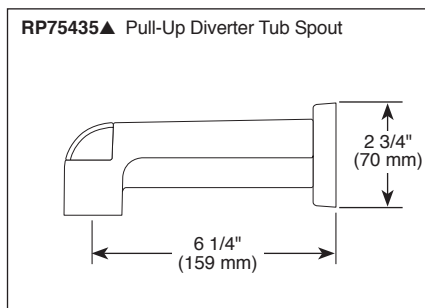

Submitted Model No.: _____

Specific Features: _____

▲ Designate Proper Finish Suffix

TUB AND SHOWER FAUCET TRIM

- Ara™ Collection
- Valve Only (T17067)
- Shower Only (T17267)
- Tub/Shower (T17467)

FEATURES:

- Monitor® 17 Series pressure balanced bath mixing valve trim

STANDARD SPECIFICATIONS:

- Maintains a balanced pressure of hot and cold water even when a valve is turned on or off elsewhere in the system
- Single function H₂Okinetic® Technology showerhead; 2.0 gpm @ 80 PSI
- For use with MultiChoice® Universal rough valve body. (R10000 Series)
- Back-to-back installation capability
- Solid brass forged body
- Lever volume control handle; temperature adjustment dial
- Field adjustable to limit handle rotation into hot water zone
- Maximum dial rotation adjustable between 90° and 180°
- All parts replaceable from the front of the valve
- Red/blue indicator markings
- Available extension kit (RP75136) adds up to 1 3/8" installation depth