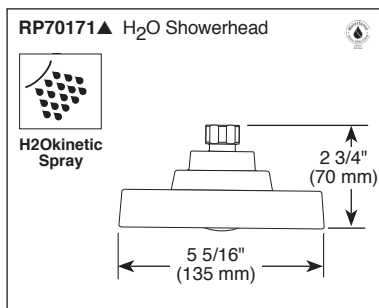

Submitted Model No.: _____

Specific Features: _____

▲ Designate Proper Finish Suffix

TUB AND SHOWER FAUCET TRIM

- Ara™ Collection
- Valve Only (T17067)
- Shower Only (T17267)
- Tub/Shower (T17467)

FEATURES:

- Monitor® 17 Series pressure balanced bath mixing valve trim

STANDARD SPECIFICATIONS:

- Maintains a balanced pressure of hot and cold water even when a valve is turned on or off elsewhere in the system
- Single function H₂Okinetic® Technology showerhead; 2.0 gpm @ 80 PSI
- For use with MultiChoice® Universal rough valve body. (R10000 Series)
- Back-to-back installation capability
- Solid brass forged body
- Lever volume control handle; temperature adjustment dial
- Field adjustable to limit handle rotation into hot water zone
- Maximum dial rotation adjustable between 90° and 180°
- All parts replaceable from the front of the valve
- Red/blue indicator markings
- Available extension kit (RP75136) adds up to 1 3/8" installation depth