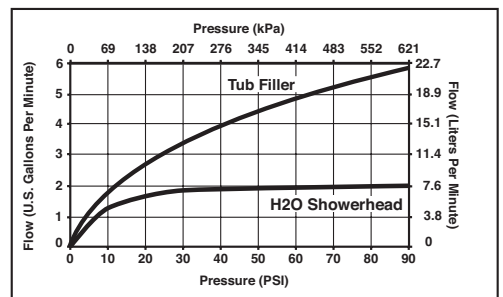

COMPLIES WITH:

- ASME A112.18.1 / CSA B125.1
- Indicates compliance to ICC/ANSI A117.1 - Valve control only
- EPA WaterSense®