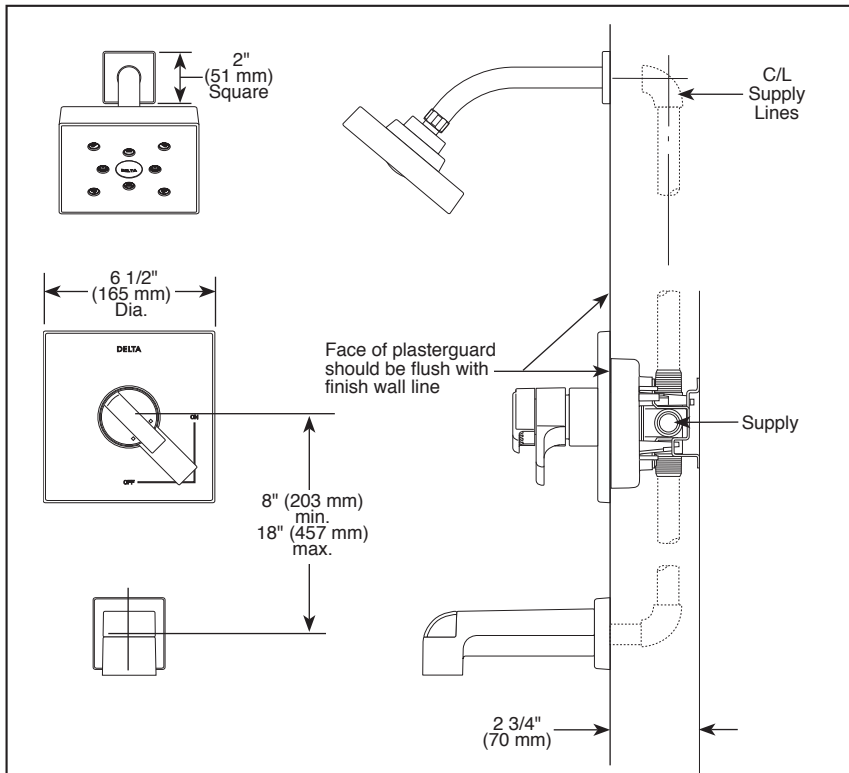

Submitted Model No.: _____

Specific Features: _____

▲ Designate Proper Finish Suffix

TUB AND SHOWER FAUCET TRIM

- Ara™ Collection
- Valve Only (T17067)
- Shower Only (T17267)
- Tub/Shower (T17467)

FEATURES:

- Monitor® 17 Series pressure balanced bath mixing valve trim

STANDARD SPECIFICATIONS:

- Maintains a balanced pressure of hot and cold water even when a valve is turned on or off elsewhere in the system
- Single function H₂Okinetic® Technology showerhead; 2.0 gpm @ 80 PSI
- For use with MultiChoice® Universal rough valve body. (R10000 Series)
- Back-to-back installation capability
- Solid brass forged body
- Lever volume control handle; temperature adjustment dial
- Field adjustable to limit handle rotation into hot water zone
- Maximum dial rotation adjustable between 90° and 180°
- All parts replaceable from the front of the valve
- Red/blue indicator markings
- Available extension kit (RP75136) adds up to 1 3/8" installation depth