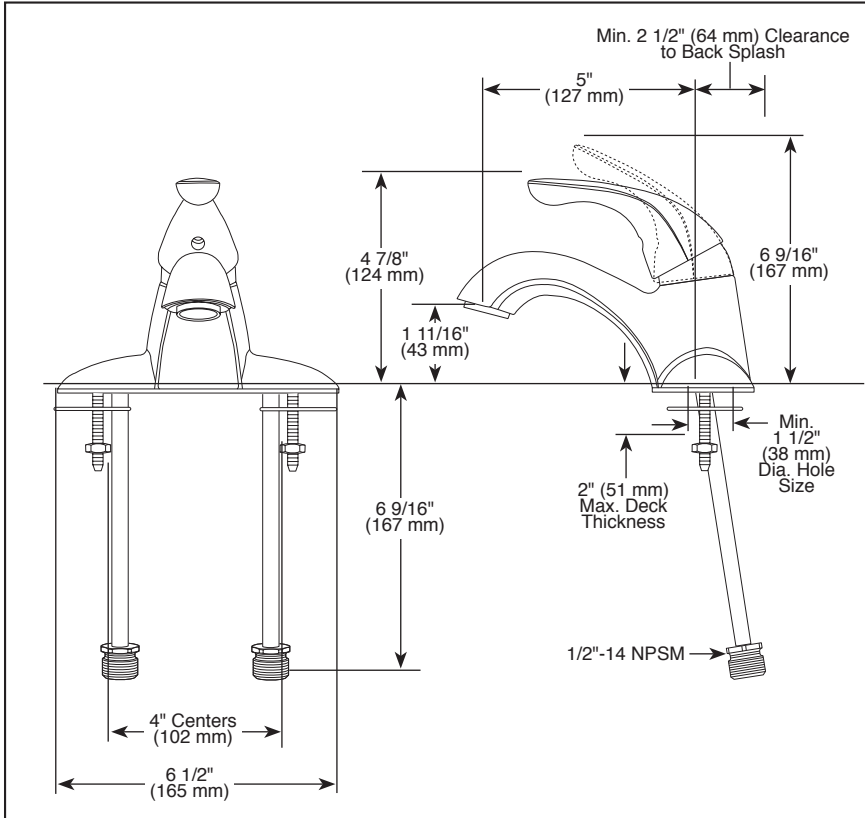

LAVATORY FAUCETS

- Classic Series
- Single Handle Deck Mount
- 2 and 3 Hole Sink Applications
- 4" (102 mm) Centerset

Submitted Model No.: _____

Specific Features: _____

Metal Pop-Up

STANDARD SPECIFICATIONS:

- Single handle lavatory deck faucet.
- 4" (102 mm) centerset.
- Solid brass fabricated body.
- 5" (127 mm) long spout.
- Control mechanism is the diamond embedded ceramic disc cartridge.
- Control handle shall return to neutral position when valve is turned off.
- 3/8" O.D. copper supply tubes with 1/2"-14 NPSM adapters.
- Models have 1/4" threaded mounting studs.
- Max. 1.50 gpm @ 60 psi, 5.7 L/min @ 414 kPa
- Models with suffix "MPU" have metal drain with pop-up type fitting with plated flange and stopper.
- Lever handles have red/blue button.

55 E. 111th Street, Indianapolis, Indiana 46280
 350 South Edgeware Road, St. Thomas, ON N5P 4L1
 © 2015 Masco Corporation of Indiana

Delta reserves the right (1) to make changes in specifications and materials, and (2) to change or discontinue models, both without notice or obligation. Dimensions are for reference only. See current full-line price book or www.deltafaucet.com for finish options and product availability.