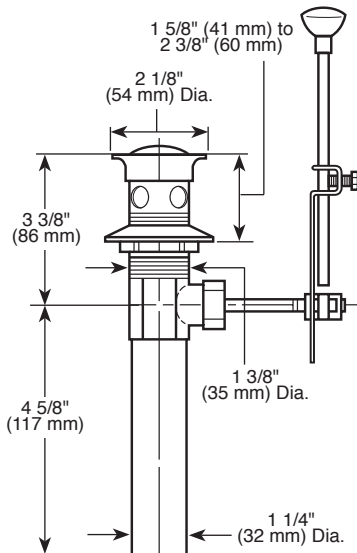

LAVATORY FAUCETS

- Classic Series
- Single Handle Deck Mount
- 2 and 3 Hole Sink Applications
- 4" (102 mm) Centerset

Submitted Model No.: _____

Specific Features: _____

Metal Pop-Up

STANDARD SPECIFICATIONS:

- Single handle lavatory deck faucet.
- 4" (102 mm) centerset.
- Solid brass fabricated body.
- 5" (127 mm) long spout.
- Control mechanism is the diamond embedded ceramic disc cartridge.
- Control handle shall return to neutral position when valve is turned off.
- 3/8" O.D. copper supply tubes with 1/2"-14 NPSM adapters.
- Models have 1/4" threaded mounting studs.
- Max. 1.50 gpm @ 60 psi, 5.7 L/min @ 414 kPa
- Models with suffix "MPU" have metal drain with pop-up type fitting with plated flange and stopper.
- Lever handles have red/blue button.