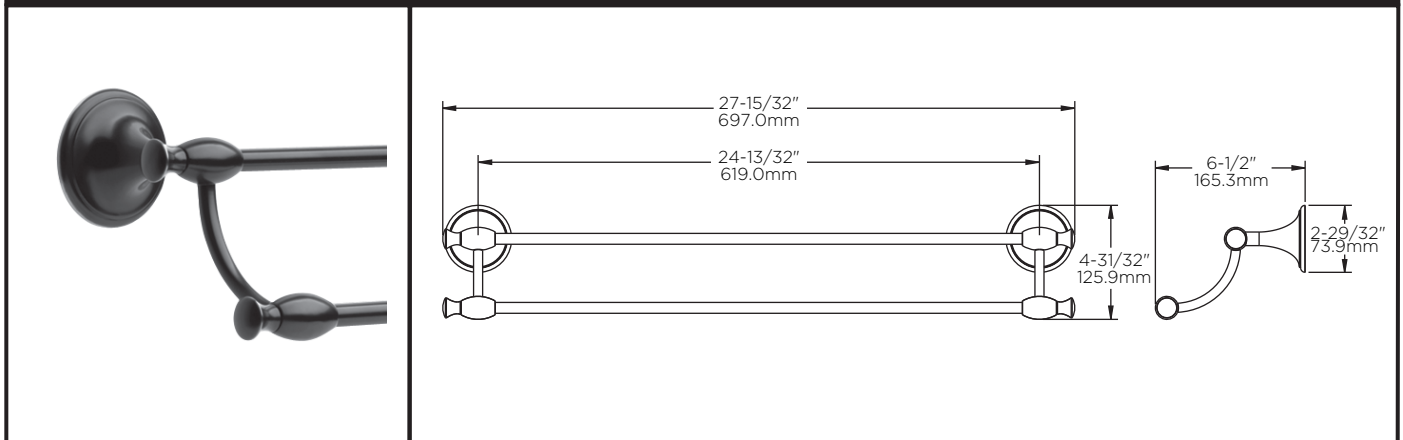

TECHNICAL DATA

Meridian

24 in DOUBLE TOWEL BAR

MATERIALS: Posts - Zinc Alloy
18" & 24" Bars - Steel Tube
Wall Plate - Steel, Zinc Plated

INSTALLATION: Mount wall plate bracket(s) per installation instructions with supplied fasteners. Slip product over wall plate(s) and tighten set screws until secure.

OPTIONAL FASTENER INFORMATION:
Wood blocking is preferable behind all wall surfaces. If wood blocking is not available, the following fasteners are suggested:
Tile/Masonry - Plastic or Lead Anchors, Plaster/Drywall - Toggle Bolts.

SPECIFICATION: Surface mounted double towel bar shall be model _____
(fill in model number) by Liberty Hardware Manufacturing Corporation.

see what Delta can do™