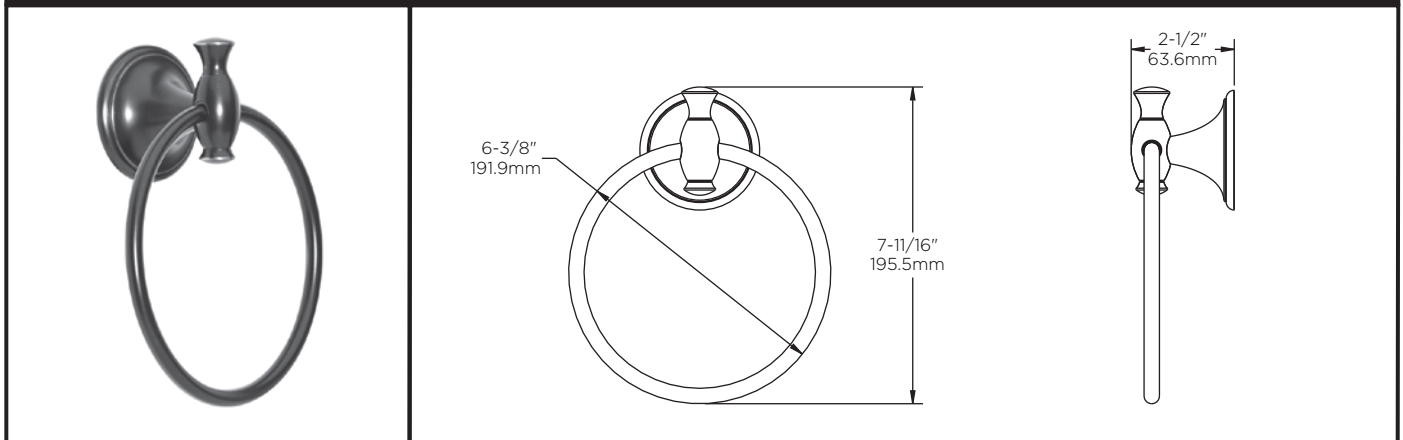

TECHNICAL DATA

Meridian

TOWEL RING

MATERIALS: Post - Zinc Alloy
 Ring - Steel Tube
 Wall Plate - Steel, Zinc Plated

INSTALLATION: Mount wall plate bracket(s) per installation instructions with supplied fasteners. Slip product over wall plate(s) and tighten set screws until secure.

OPTIONAL FASTENER INFORMATION:
 Wood blocking is preferable behind all wall surfaces. If wood blocking is not available, the following fasteners are suggested:
 Tile/Masonry - Plastic or Lead Anchors, Plaster/Drywall - Toggle Bolts.

SPECIFICATION: Surface mounted towel ring shall be model _____
 (fill in model number) by Liberty Hardware Manufacturing Corporation.

see what Delta can do™