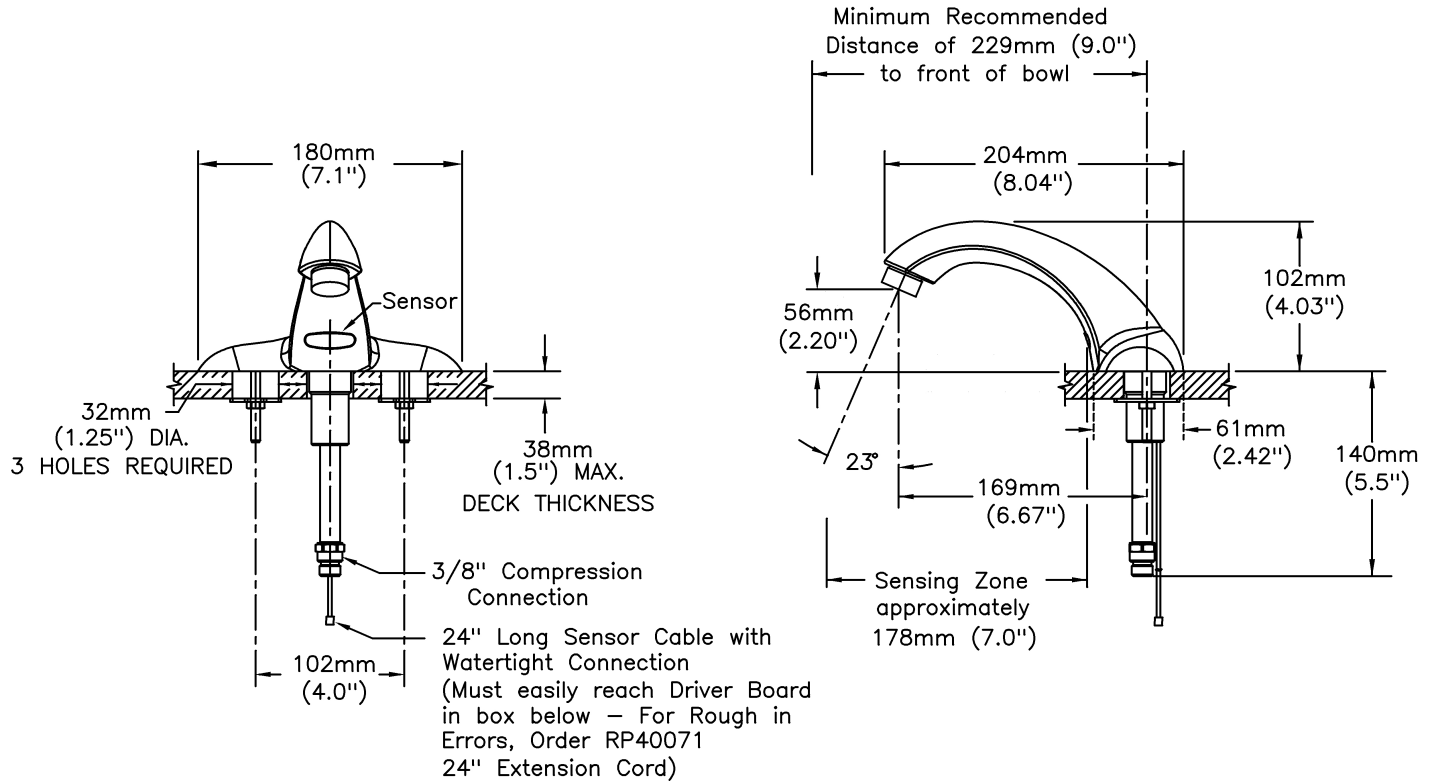

OPERATION:

- Hands free (touchless) operation.
- Water flows when sensor is activated.
- Water flow stops upon de-activation of sensor.
- Adjustable auto shut-off feature. Factory set to 45 seconds. Will reset once obstruction is removed.
- Adjustable sensing distance 76 to 381mm (3" to 15") factory set to 229mm (9") (± 3.0")
- Low battery audible beep (for battery models only) will activate after faucet shuts off when approximately 1500 cycles remain.
- Metering mode with selectable flow times of 7 seconds to 4 minutes, factory set off.
- Periodic Rinse feature, time adjustable in 6 hour increments up to 2 days. Selectable rinsing lengths from 10 to 180 seconds. Factory set off.

(Dimensional drawing on following page)

Delta reserves the right (1) to make changes to specifications and materials, and (2) to change or discontinue models, both without notice or obligation. Dimensions are for reference. Measurement may vary plus or minus 6mm(0.25"). Mounting locations are suggested only. Check with local codes for requirements in your area. This spec was produced July 08, 2019.

Delta reserves the right (1) to make changes to specifications and materials, and (2) to change or discontinue models, both without notice or obligation. Dimensions are for reference. Measurement may vary plus or minus 6mm(0.25"). Mounting locations are suggested only. Check with local codes for requirements in your area. This spec was produced July 08, 2019.