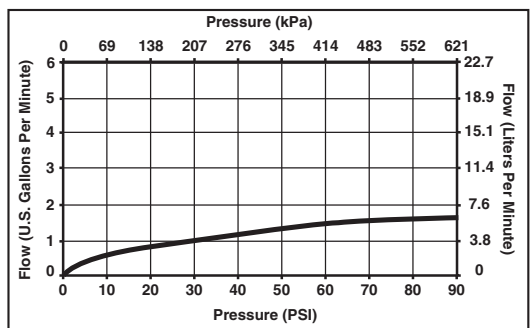

COMPLIES WITH:

- ASME A112.18.1 / CSA B125.1
- ASME A112.18.2 / CSA B125.2
- Indicates compliance to ICC/ANSI A117.1
- Verified to <0.25% Pb average wetted surface regulations.