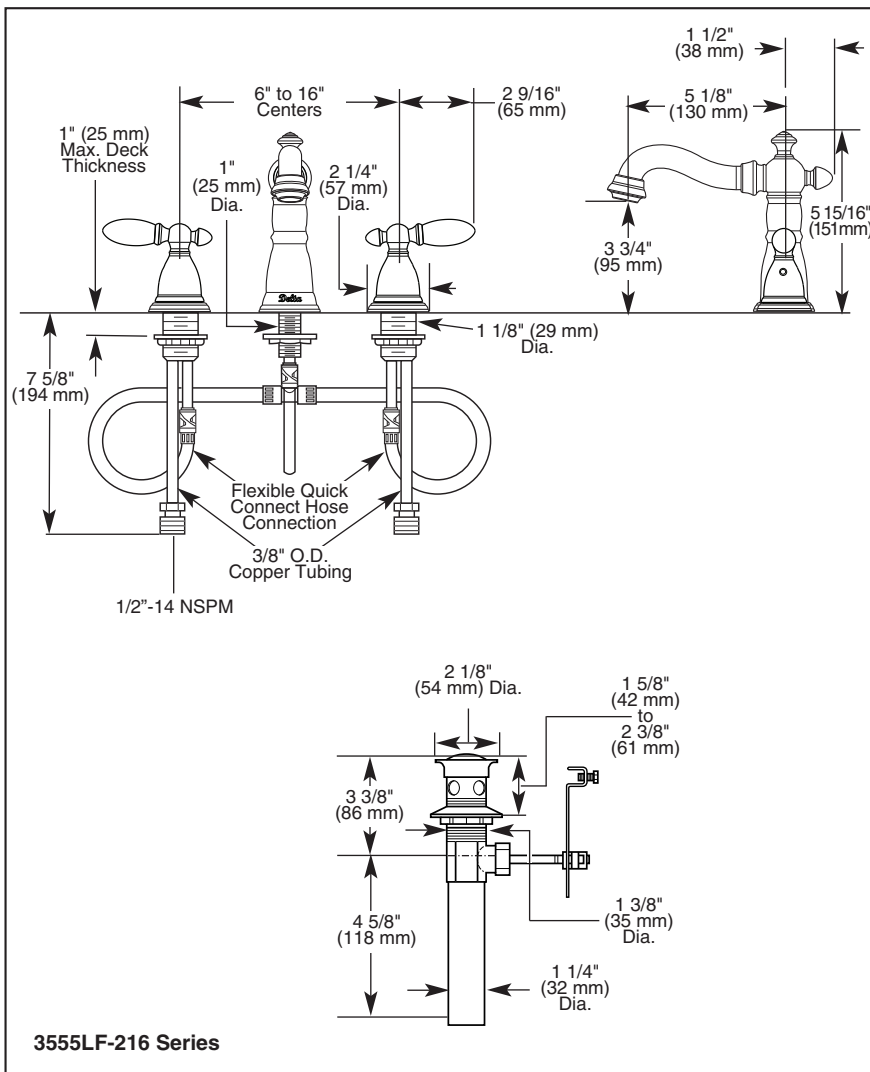

3555LF-216

Submitted Model No.: \_\_\_\_\_

Specific Features: \_\_\_\_\_

# LAVATORY FAUCETS

- Victorian® Bath Collection
- Two Handle Widespread Deck Mount
- 3 Hole Sink Applications
- 6" to 16" Centers
- Quick Snap® Installation

### STANDARD SPECIFICATIONS:

- Solid brass fabricated end valve and spout bodies.
- Widespread - 6" (152mm) to 16" (406 mm) centers.
- 5 1/8" (130 mm) long, 5 15/16" (151 mm) high, rigid spout.
- Quick Snap® Installation
- 1/4 turn handle stops
- Hot and cold stems are interchangeable.
- Control mechanism is the rotating cylinder type with stainless steel plate and 180° rotation, with replaceable non-metallic seats operating in stainless steel lined sockets.
- Models have metal drain with pop-up type fitting with plated flange and stopper.
- Maximum flowrate 1.5 gpm @ 60 PSI.