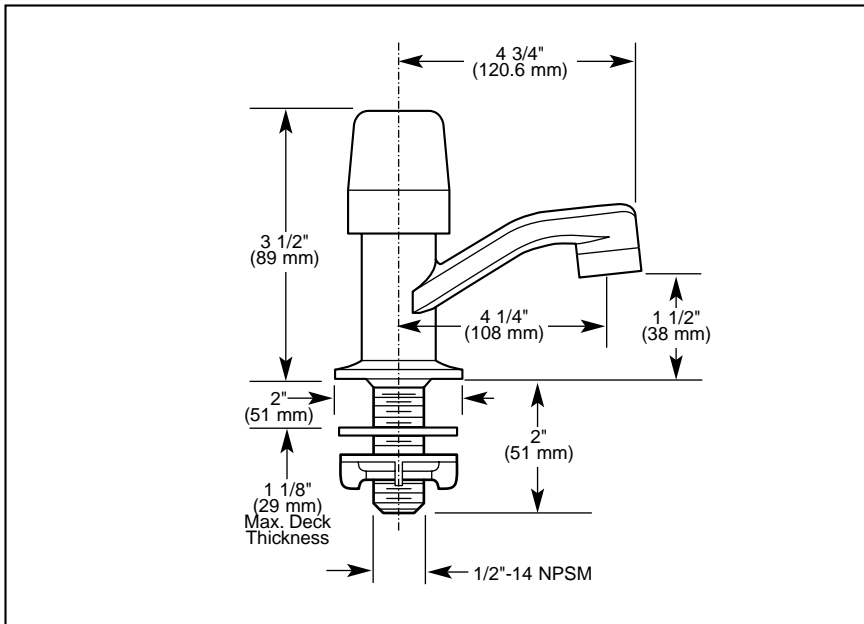

701-HDF / 701-COLHDF

Submitted Model No.: _____

Specific Features: _____

- Single Handle
- Slow Self-Closing
- Deck Mount Basin Faucet
- Single Hole Sink Applications

STANDARD SPECIFICATIONS:

- Single handle, slow self-closing faucet. For single hole deck mount applications.
- Solid brass fabricated body.
- Metering, vandal resistant, slow-close push handle. Plain (701-HDF) Cold (701-COLHDF)
- 4 1/4" (108 mm) rigid spout.
- .5 gpm (1.9 L/min) vandal resistant spray outlet. Total flow per actuation must not exceed .25 gal./cycle (1.0 L/cycle).
- All operating parts must be replaceable from above the deck.
- 1/2"-14 NPSM threaded male inlet shank.

COMPLIES WITH:

- ASME A112.18.1
- CSA B125
- IAPMO Listed
- CSA Certified
- ASHRAE 90-80

Delta reserves the right (1) to make changes in specifications and materials, and (2) to change or discontinue models, both without notice or obligation. Dimensions are for reference only. See current full-line price book or www.specselectonline.com for finish options and product availability.