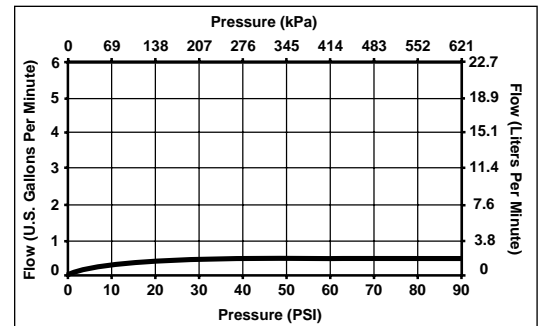

Delta reserves the right (1) to make changes in specifications and materials, and (2) to change or discontinue models, both without notice or obligation. Dimensions are for reference only. See current full-line price book or www.specselectonline.com for finish options and product availability.