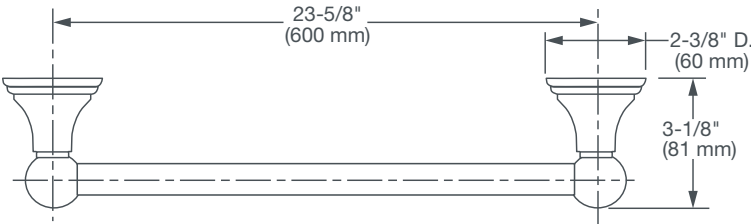

ASHBEE™

24" TOWEL BAR

- Solid brass construction
- Concealed mounting
- Includes assembly hardware

AVAILABLE FINISHES

Polished Chrome
 Brushed Nickel
 Platinum Nickel

FINISH CODE

100
 144
 150

DESCRIPTION

24" Towel Bar

PRODUCT NUMBER

D35101240.XXX

IMPORTANT: These measurements are subject to change or cancellation. No responsibility is assumed for use of superseded or voided pages.

PART OF **LIXIL**