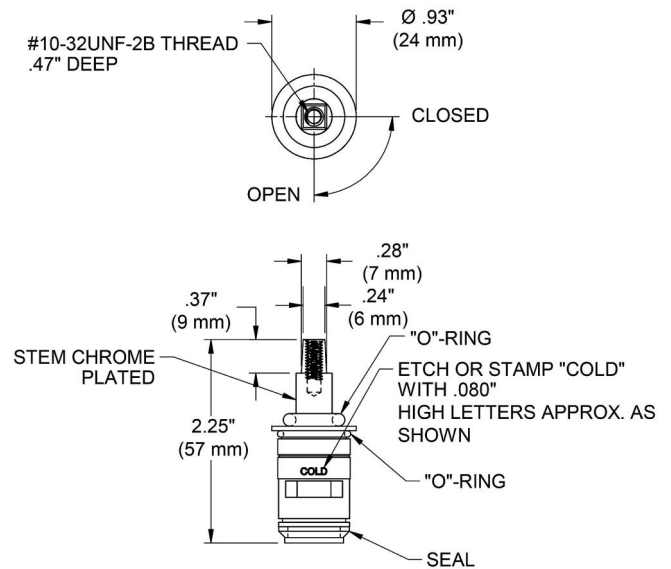

PART: _____ QTY: _____

PROJECT: _____

CONTACT: _____

DATE: _____

NOTES: _____

APPROVAL: _____

In keeping with our policy of continuing product improvement, Elkay reserves the right to change product specifications without notice. Please visit elkay.com for the most current version of Elkay product specification sheets. This specification describes an Elkay product with design, quality, and functional benefits to the user. When making a comparison of other producers' offerings, be certain these features are not overlooked.