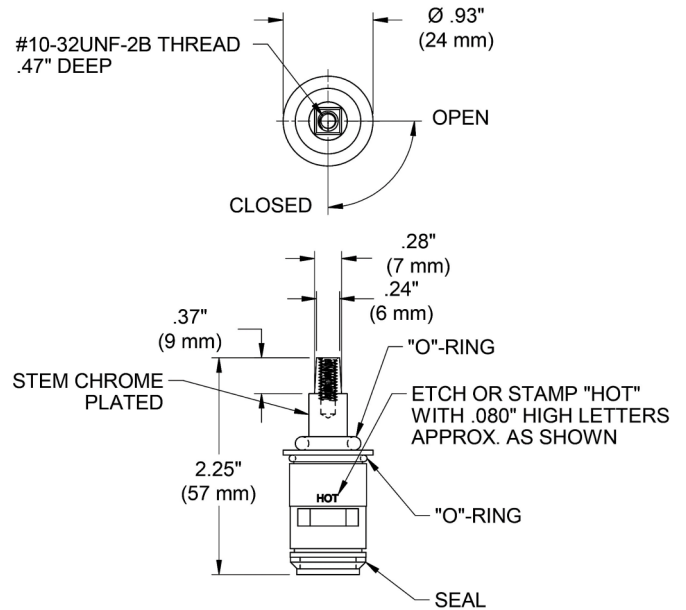

PART: _____ QTY: _____

PROJECT: _____

CONTACT: _____

DATE: _____

NOTES: _____

APPROVAL: _____

In keeping with our policy of continuing product improvement, Elkay reserves the right to change product specifications without notice. Please visit elkay.com for the most current version of Elkay product specification sheets. This specification describes an Elkay product with design, quality, and functional benefits to the user. When making a comparison of other producers' offerings, be certain these features are not overlooked.