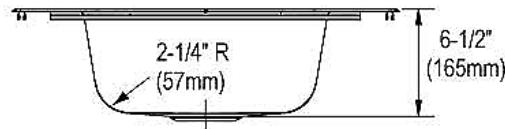

1-1/8" (29mm) Diameter Slotted Holes (2 Places)

In keeping with our policy of continuing product improvement, Elkay reserves the right to change product specifications without notice. Please visit elkay.com for the most current version of Elkay product specification sheets. This specification describes an Elkay product with design, quality, and functional benefits to the user. When making a comparison of other producers' offerings, be certain these features are not overlooked.