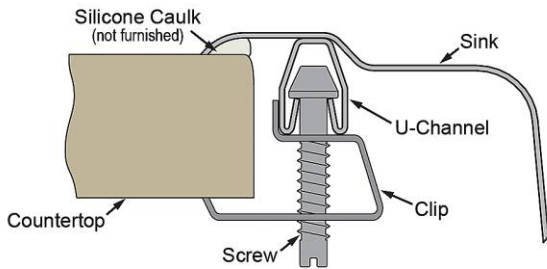

PRODUCT SPECIFICATIONS

Celebrity® Stainless Steel 25" x 17" x 6-7/8" 2-Hole Single Bowl Drop-in Classroom Sink and Vandal-resistant Faucet / Bubbler Kit. Sink is manufactured from 20 gauge 304 Stainless Steel with a Brushed Satin finish, Center drain placement, and Bottom only pads.

Installation Type:	Drop-in, Sink Kits
Material:	304 Stainless Steel
Finish:	Brushed Satin
Gauge:	20
Sound Deadening:	Bottom only pads
Number of Bowls:	1
Sink Dimensions:	25" x 17" x 6-7/8"
Bowl 1 Dimensions:	15-3/4" x 14" x 6-3/4"
Drain Size:	3-1/2" (89mm)
Drain Location:	Center
Minimum Cabinet Size:	30"
Mounting Hardware:	Part # 64090012 included for countertops up to 3/4" (19mm) thick
Template Included:	No
Cutout Template #:	1000001246

Template is available for download at [elkay.com](#). CAD software will be required to open the template.

Cutout Dimensions for Drop-in Installation:

24-3/8" x 16-3/8" (619mm x 416mm) with 1-1/2" (38mm) corner radius

Installation Profile:

Included with Product: LKDVR208513LC faucet, LKVR18 drain, LKVR1141A bubblers

A Century of Tradition and Quality.

For more than 100 years, Elkay has been making innovative products and providing exceptional customer care. We take pride in offering plumbing products that make life easier, inspire change and leave the world a better place.

Product Compliance: ASME A112.19.3/CSA B45.4
Faucet: ASME A112.18.1/CSA B125.1
CEC
NSF 372 (lead free)
NSF 61 (Q≤1)
Accessory: ASME A112.18.2/CSA B125.2

Sinks are listed by IAPMO® as meeting the applicable requirements of the Uniform Plumbing Code®, International Plumbing Code®, and National Plumbing Code of Canada.

- [Clean and Care Manual (PDF)](#)
- [Installation Instructions (PDF) - 1000005236](#)
- [Installation Instructions (PDF) - 0000001000](#)
- [Installation Instructions (PDF) - 1000005235](#)
- [Warranty (PDF)](#)

Similar models are available with: ADA Depths

PART: _____ QTY: _____

PROJECT: _____

CONTACT: _____

DATE: _____

NOTES: _____

APPROVAL: _____

In keeping with our policy of continuing product improvement, Elkay reserves the right to change product specifications without notice. Please visit [elkay.com](#) for the most current version of Elkay product specification sheets. This specification describes an Elkay product with design, quality, and functional benefits to the user. When making a comparison of other producers' offerings, be certain these features are not overlooked.