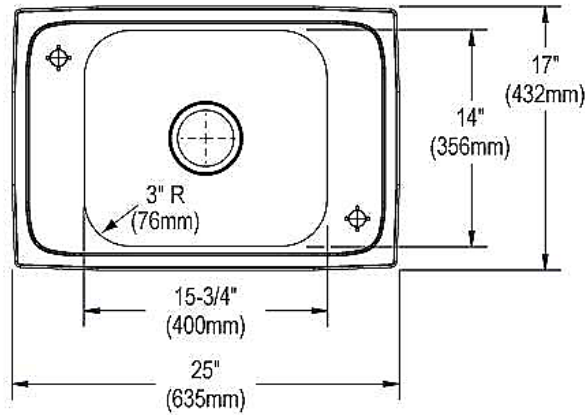

Installation Type:	Drop-in, Sink Kits
Material:	304 Stainless Steel
Finish:	Brushed Satin
Gauge:	20
Sound Deadening:	Bottom only pads
Number of Bowls:	1
Sink Dimensions:	25" x 17" x 6-7/8"
Bowl 1 Dimensions:	15-3/4" x 14" x 6-3/4"
Drain Size:	3-1/2" (89mm)
Drain Location:	Center
Minimum Cabinet Size:	30"
Mounting Hardware:	Part # 64090012 included for countertops up to 3/4" (19mm) thick
Template Included:	No
Cutout Template #:	1000001246

Template is available for download at [elkay.com](#). CAD software will be required to open the template.

Cutout Dimensions for Drop-in Installation:

24-3/8" x 16-3/8" (619mm x 416mm) with 1-1/2" (38mm) corner radius

1-1/8" (29mm) Diameter Slotted Holes (2 Places)

In keeping with our policy of continuing product improvement, Elkay reserves the right to change product specifications without notice. Please visit elkay.com for the most current version of Elkay product specification sheets. This specification describes an Elkay product with design, quality, and functional benefits to the user. When making a comparison of other producers' offerings, be certain these features are not overlooked.