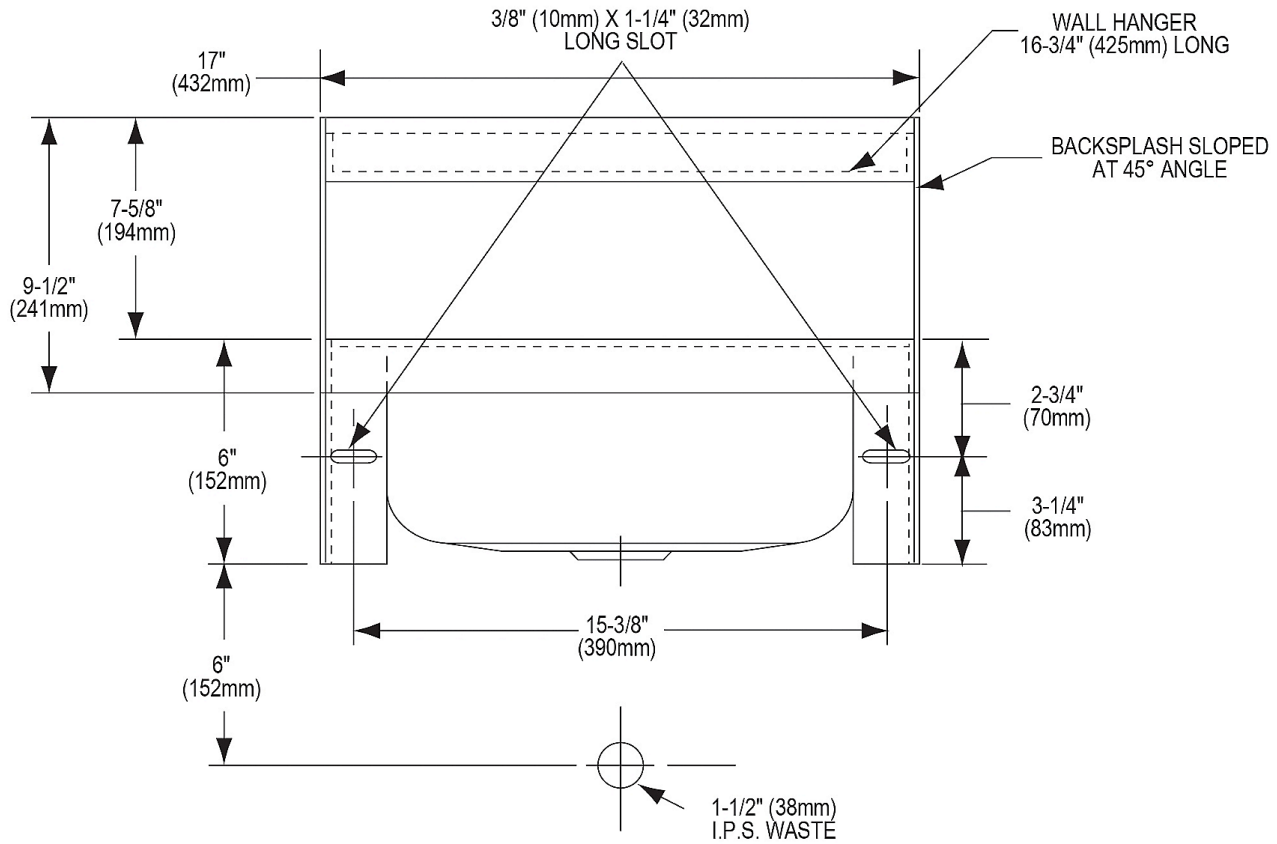

In keeping with our policy of continuing product improvement, Elkay reserves the right to change product specifications without notice. Please visit elkay.com for the most current version of Elkay product specification sheets. This specification describes an Elkay product with design, quality, and functional benefits to the user. When making a comparison of other producers' offerings, be certain these features are not overlooked.