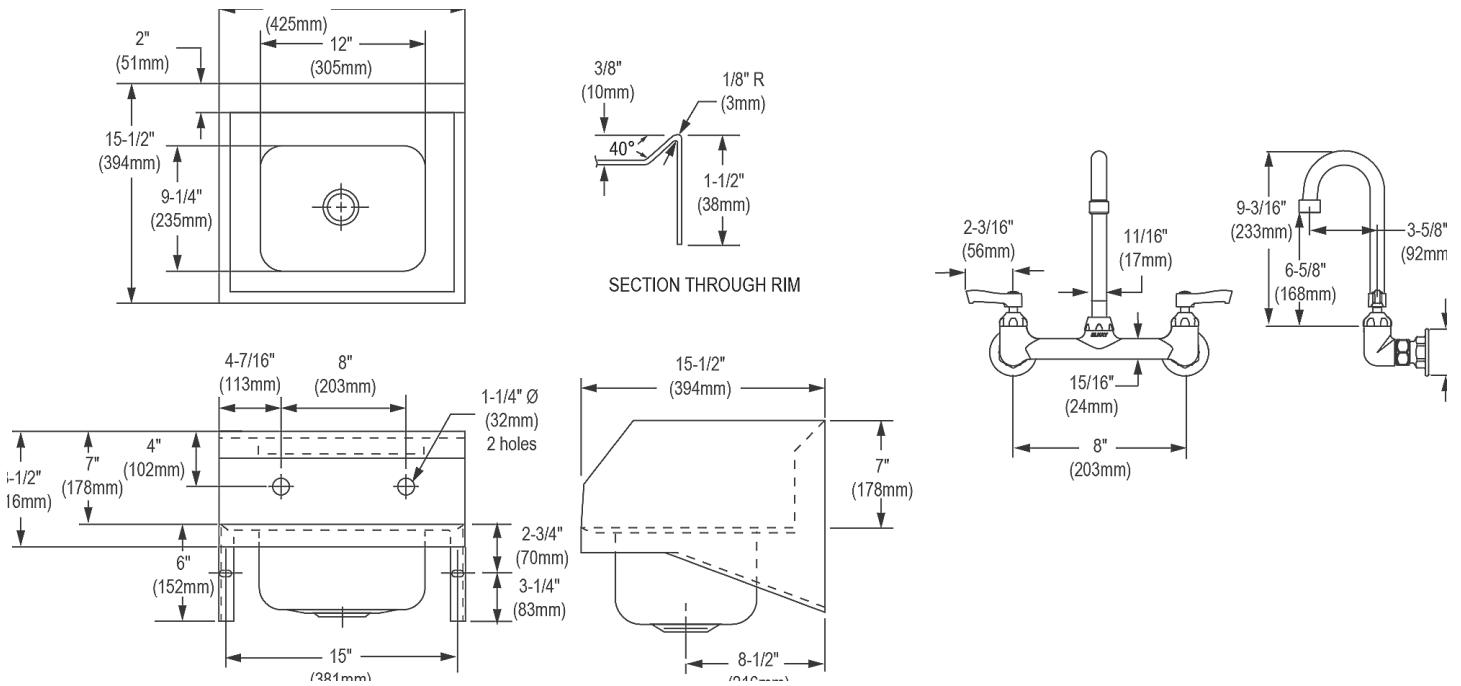

Included Accessories

LK500	P-Trap with Cleanout Plug Spec Sheet (PDF)	
LK8	2" Drain Fitting Type 304 Stainless Steel Body Grid Strainer and Tailpiece Spec Sheet (PDF)	
LK940GN04L2H	Scrub/Handwash 8" Centerset Wall Mount Faucet with 4" Gooseneck Spout 2" Lever Handles 1/2" Offset Inlets Spec Sheet (PDF)	

In keeping with our policy of continuing product improvement, Elkay reserves the right to change product specifications without notice. Please visit elkay.com for the most current version of Elkay product specification sheets. This specification describes an Elkay product with design, quality, and functional benefits to the user. When making a comparison of other producers' offerings, be certain these features are not overlooked.